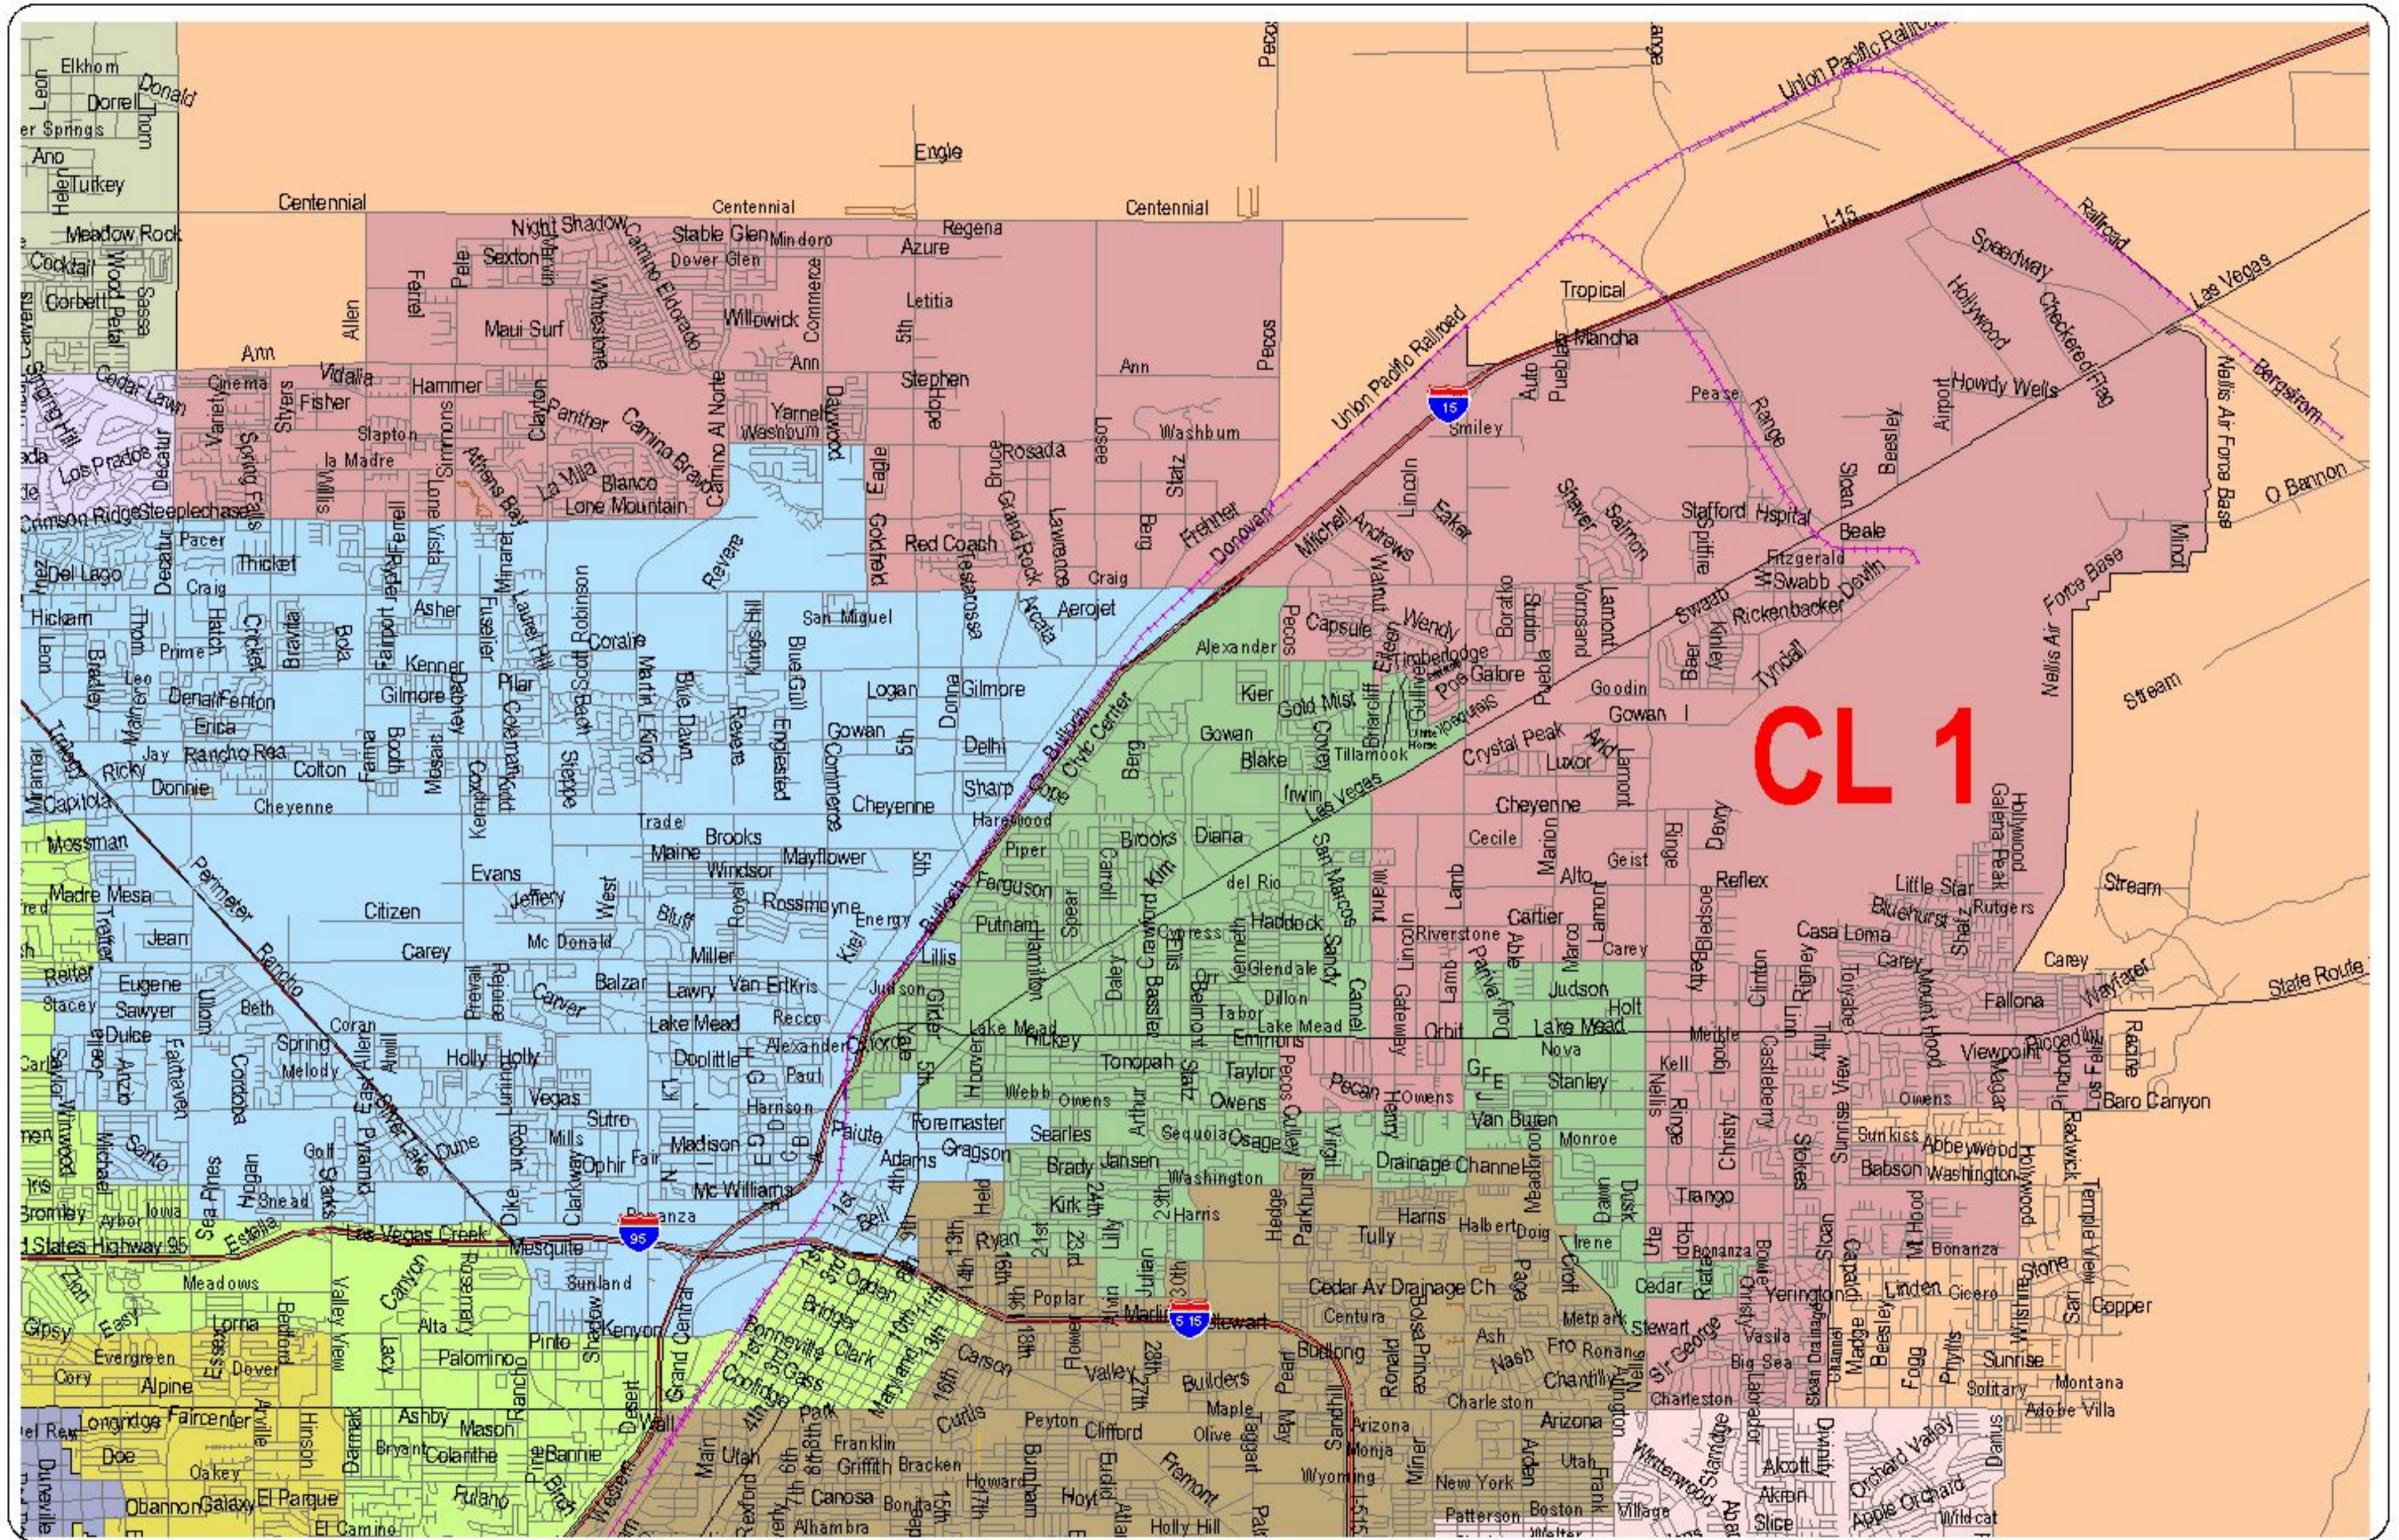

Nevada State Senate Clark County Senatorial District 1

0 0.5 1 1.5 2 Miles

Districts are effective on October 1, 2013.