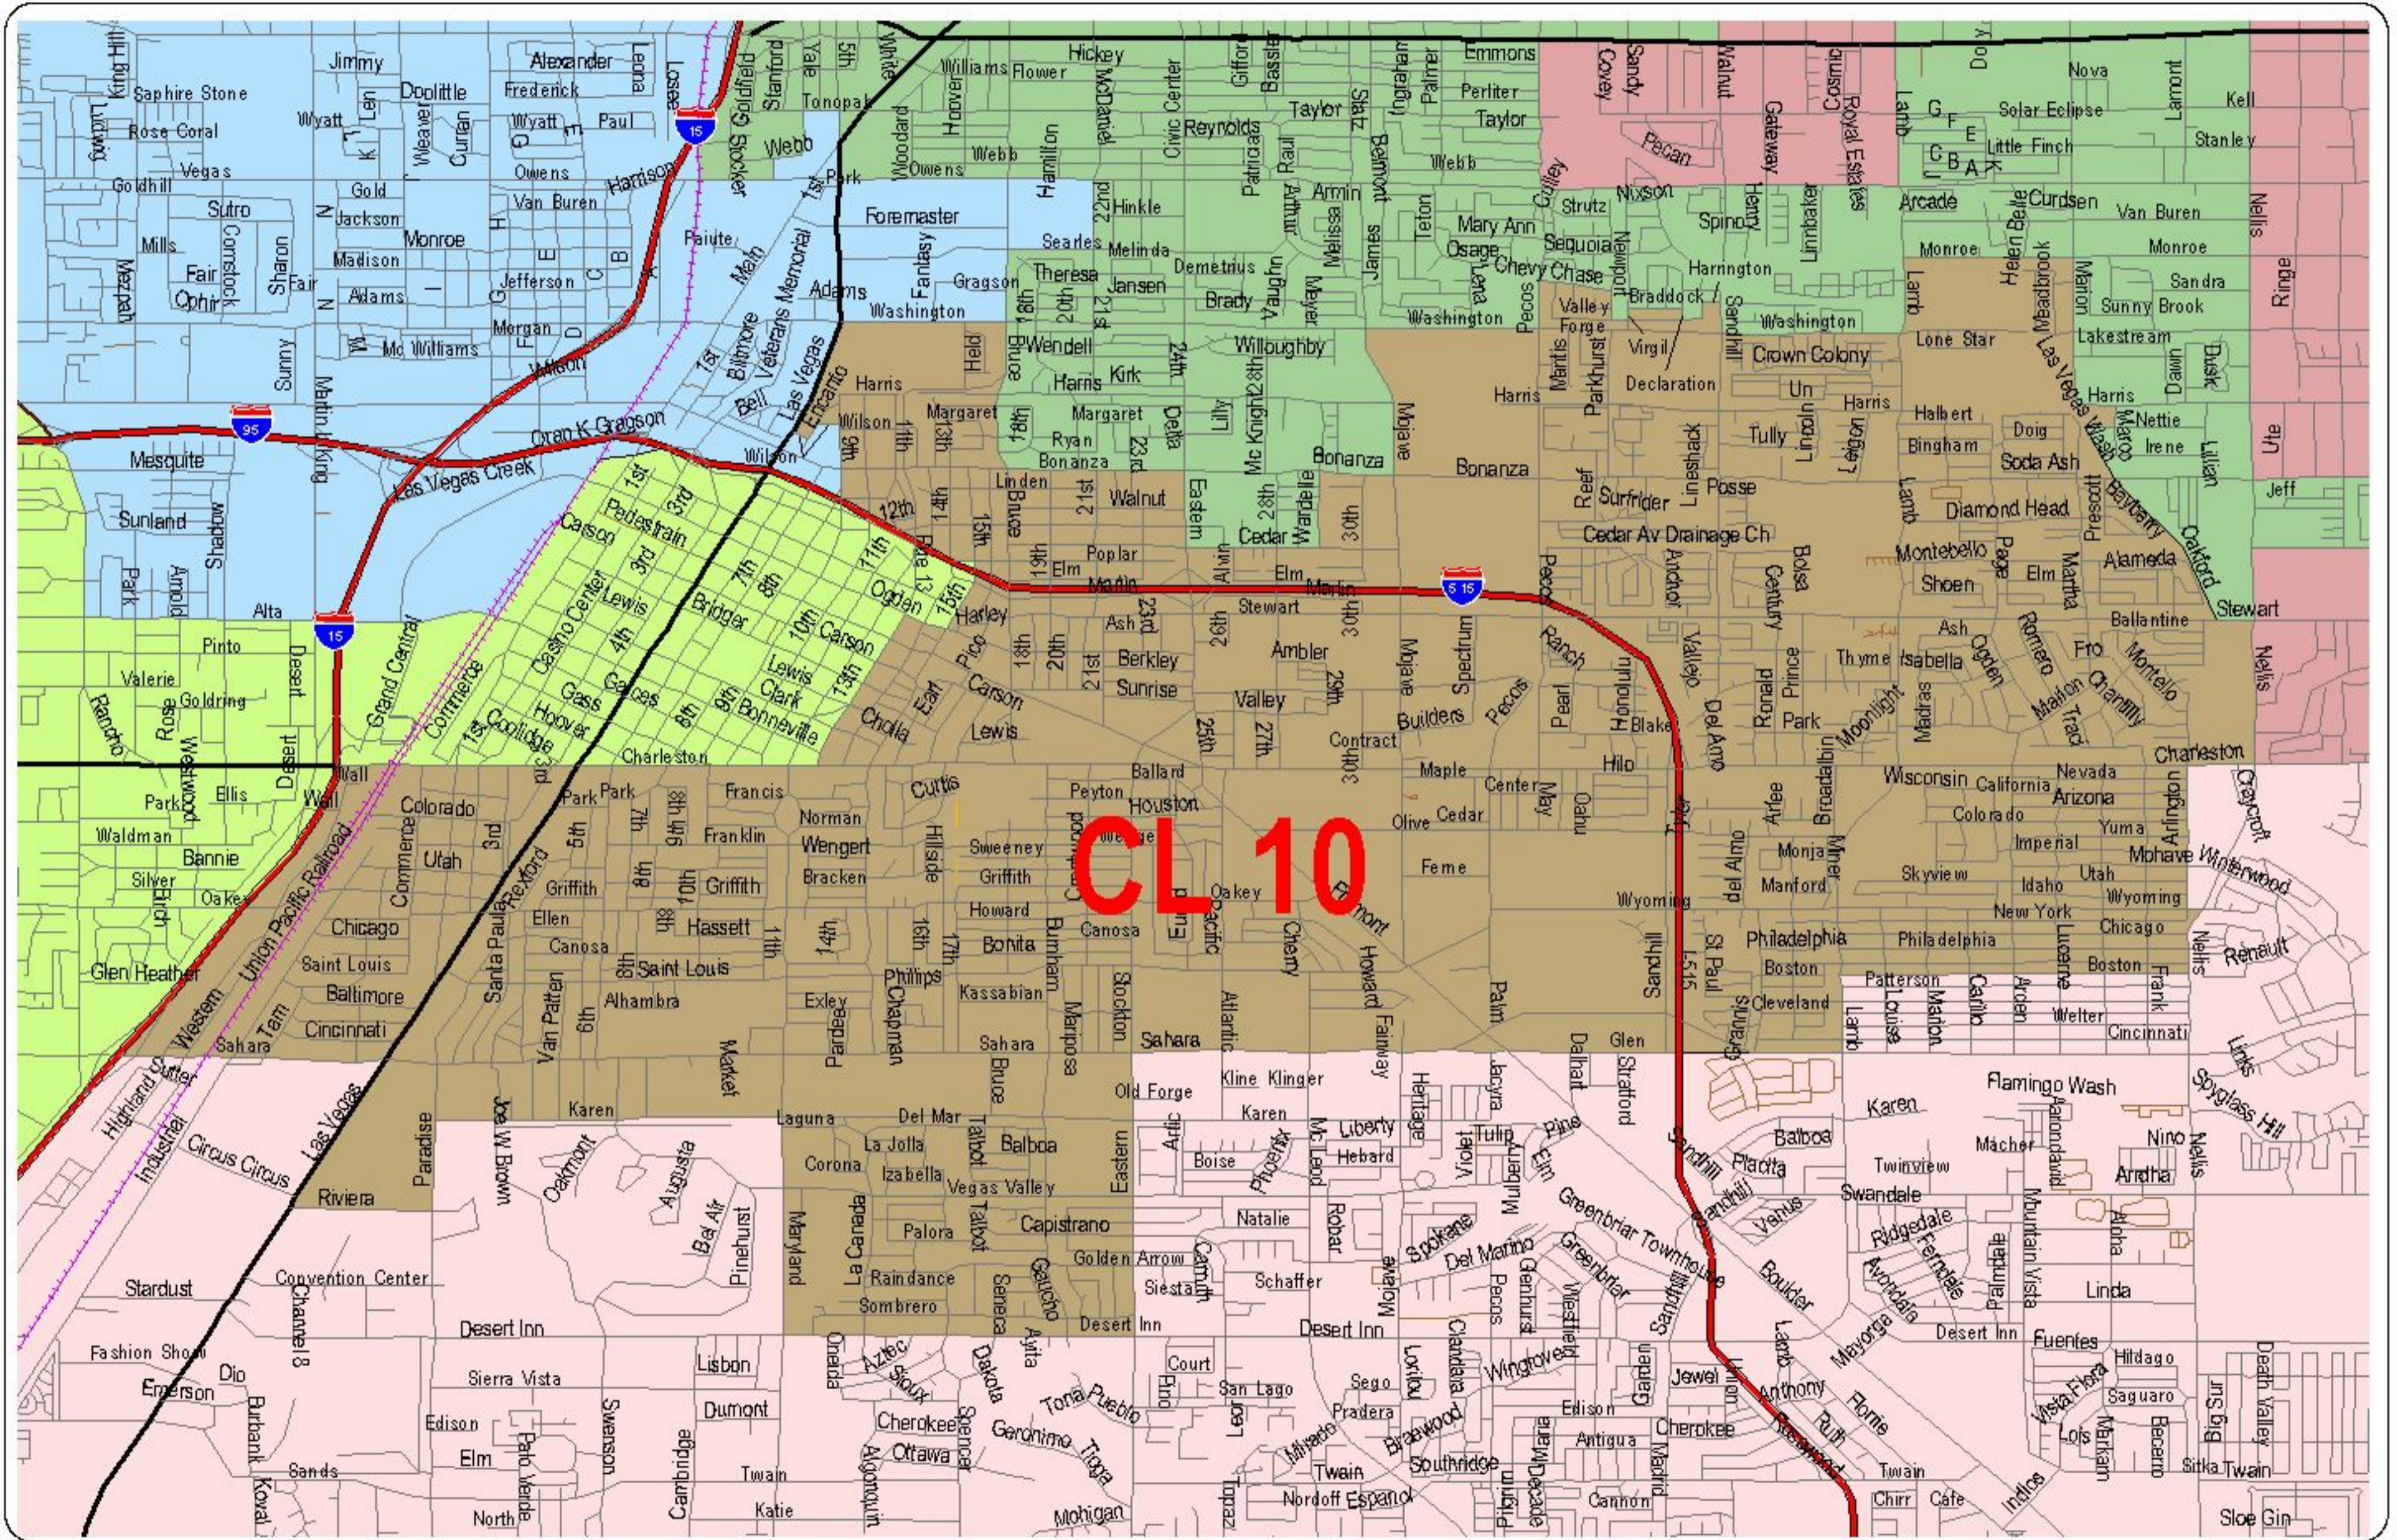

# Nevada State Senate Clark County Senatorial District 10

0 0.5 1 1.5 2 Miles

Districts are effective on October 1, 2013.