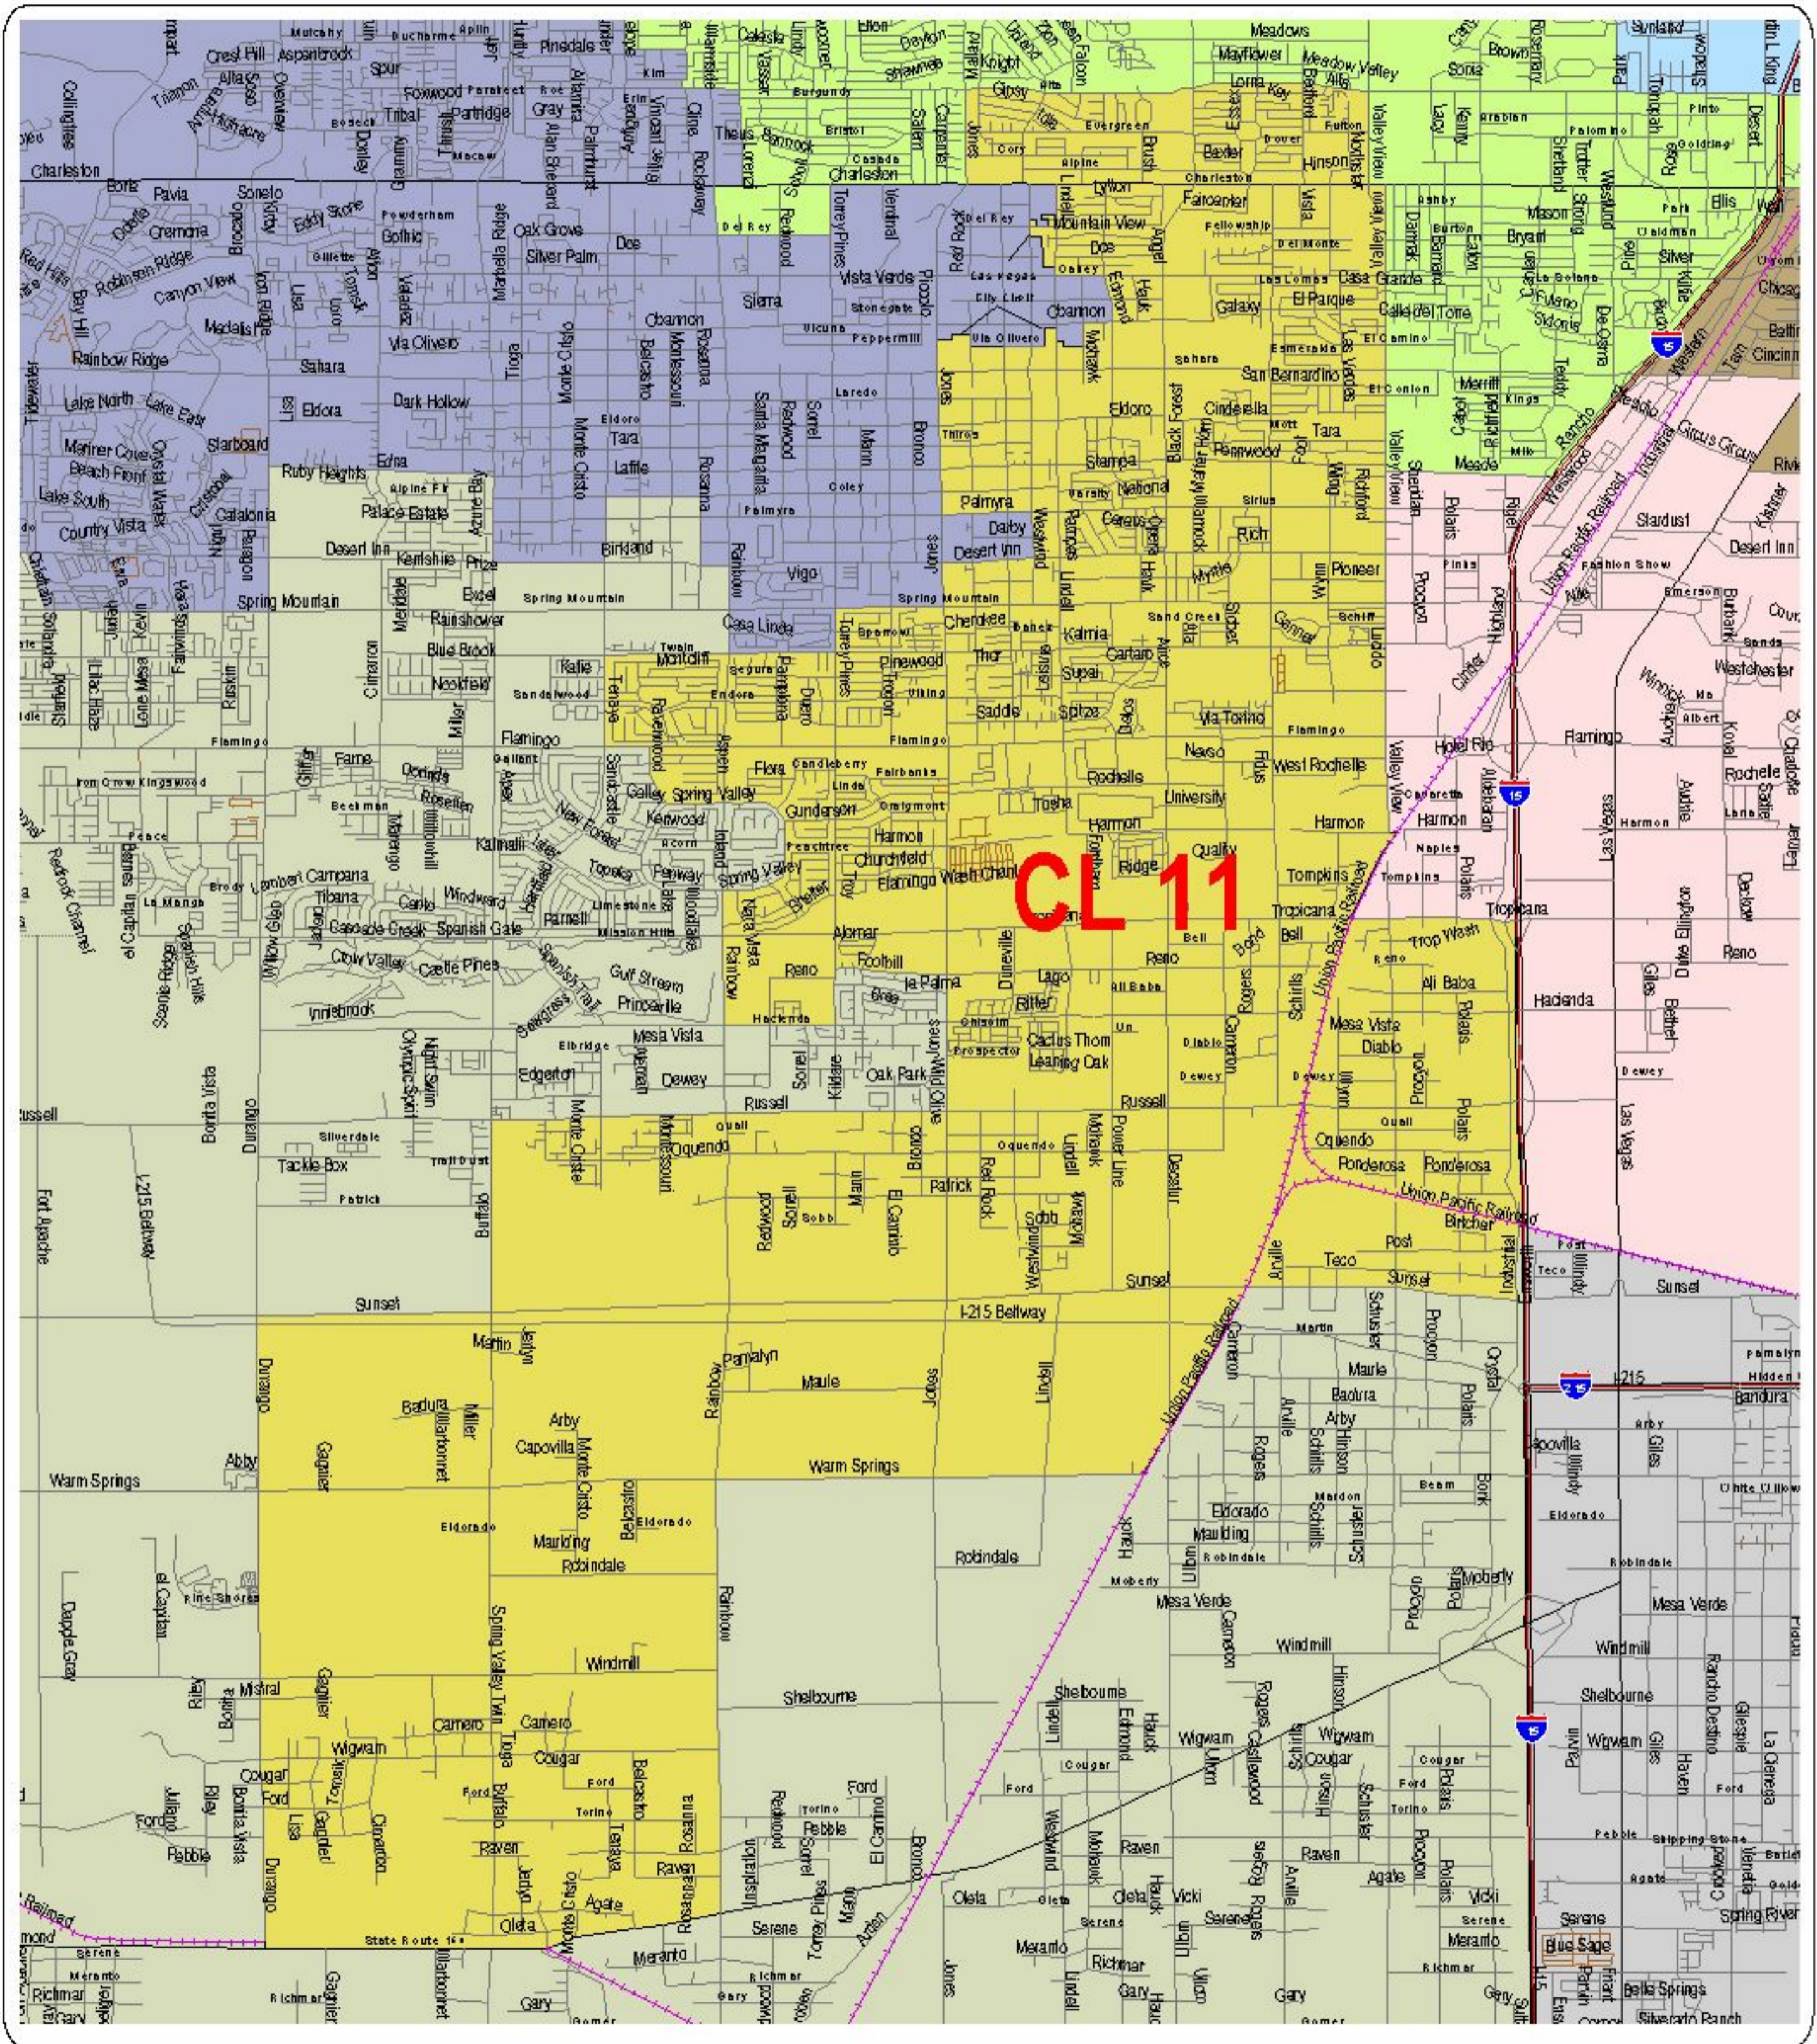

Nevada State Senate Clark County Senatorial District 11

Districts are effective on October 1, 2013.