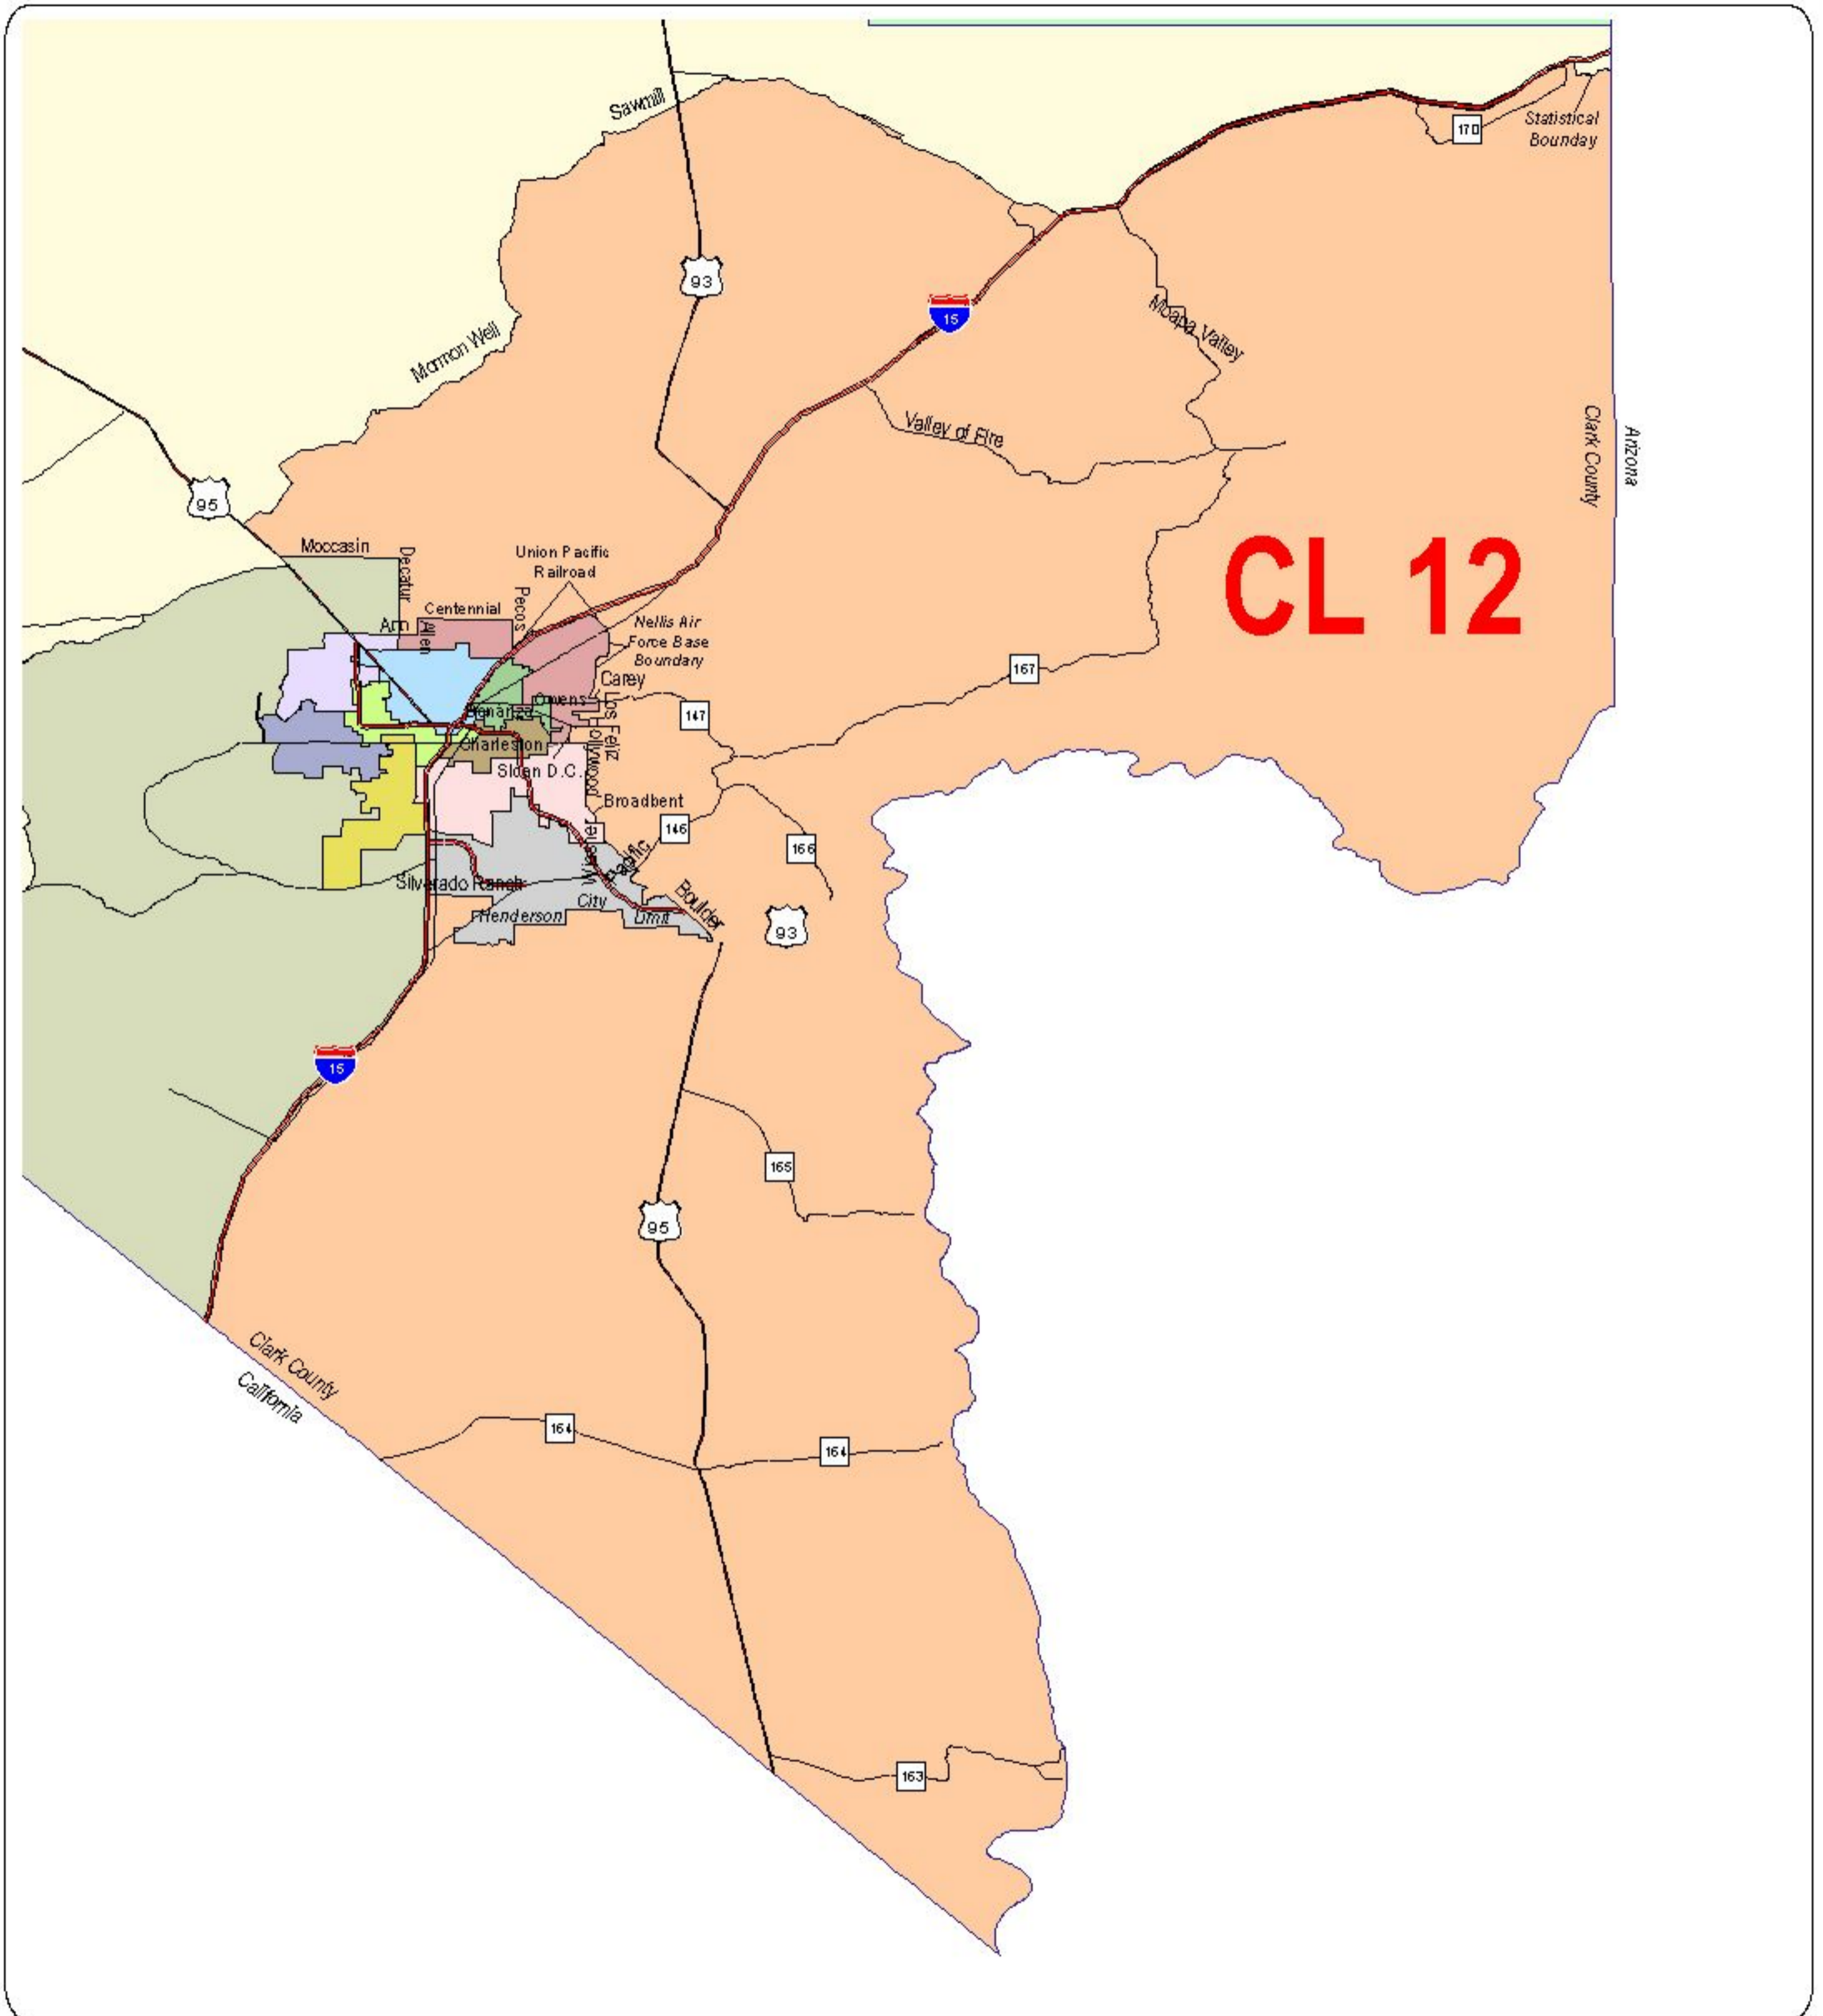

# Nevada State Senate Clark County Senatorial District 12

Districts are effective on October 1, 2023.