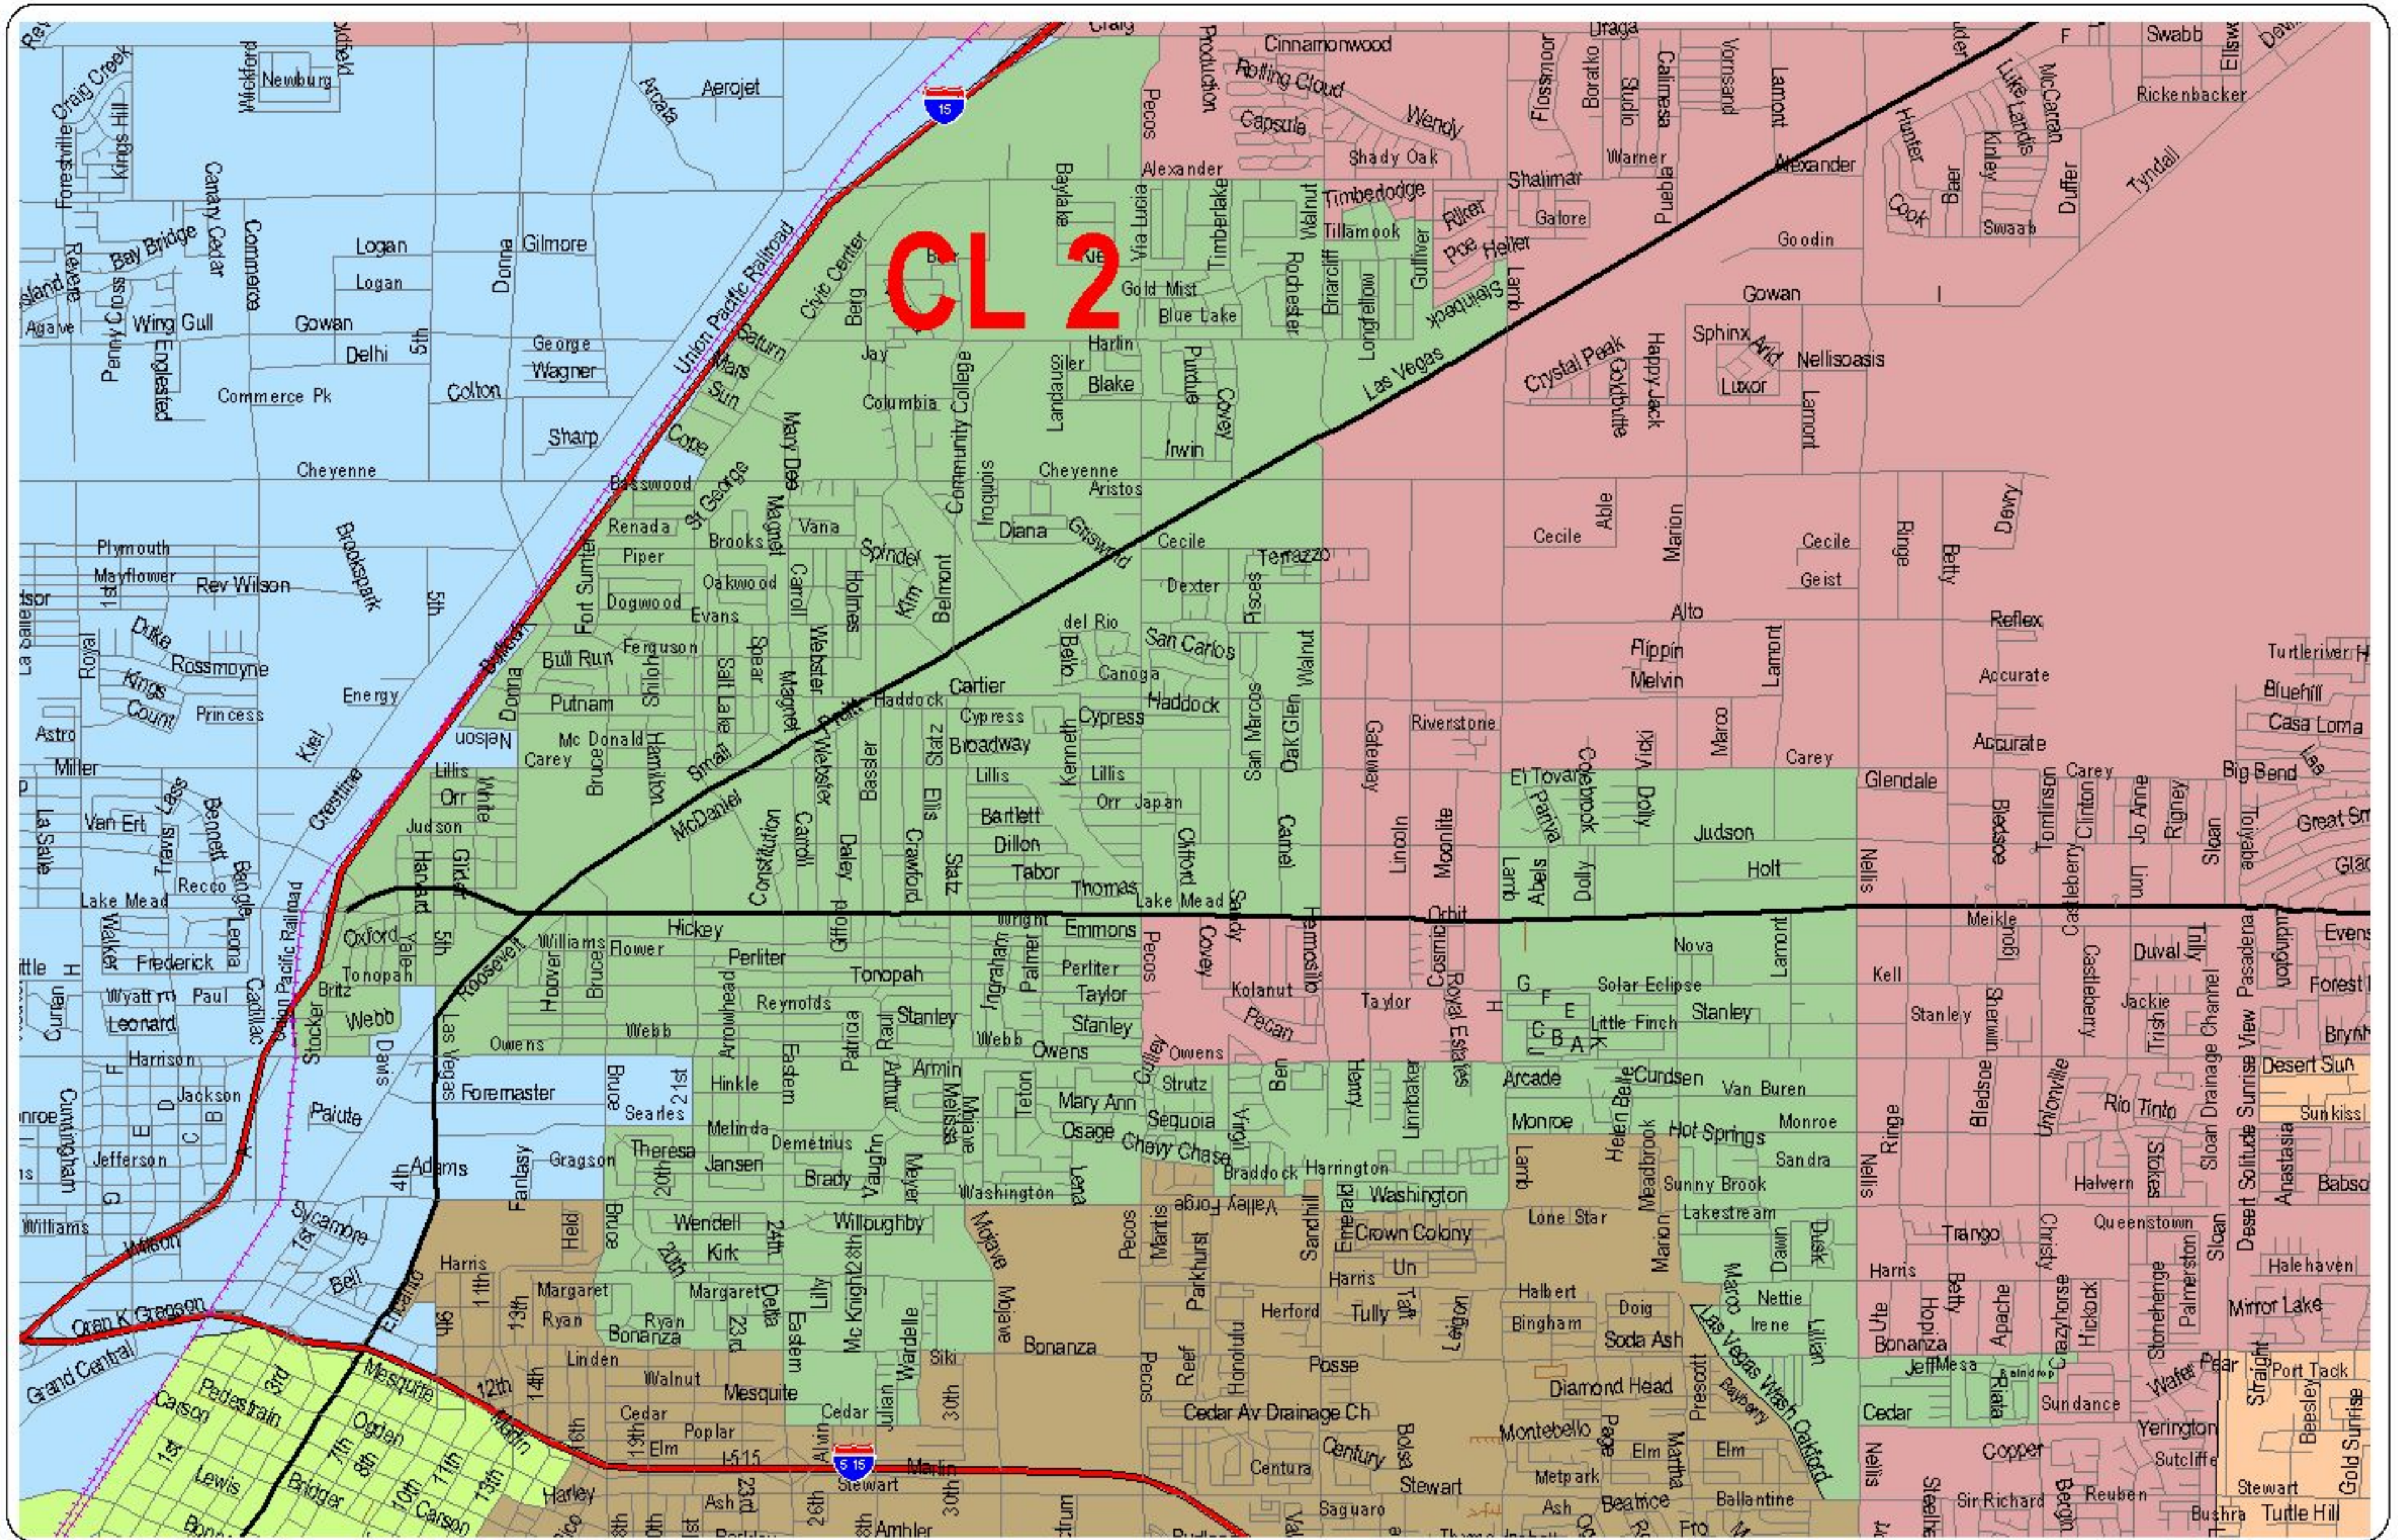

Nevada State Senate Clark County Senatorial District 2

CL 2

Districts are effective on October 1, 2013.