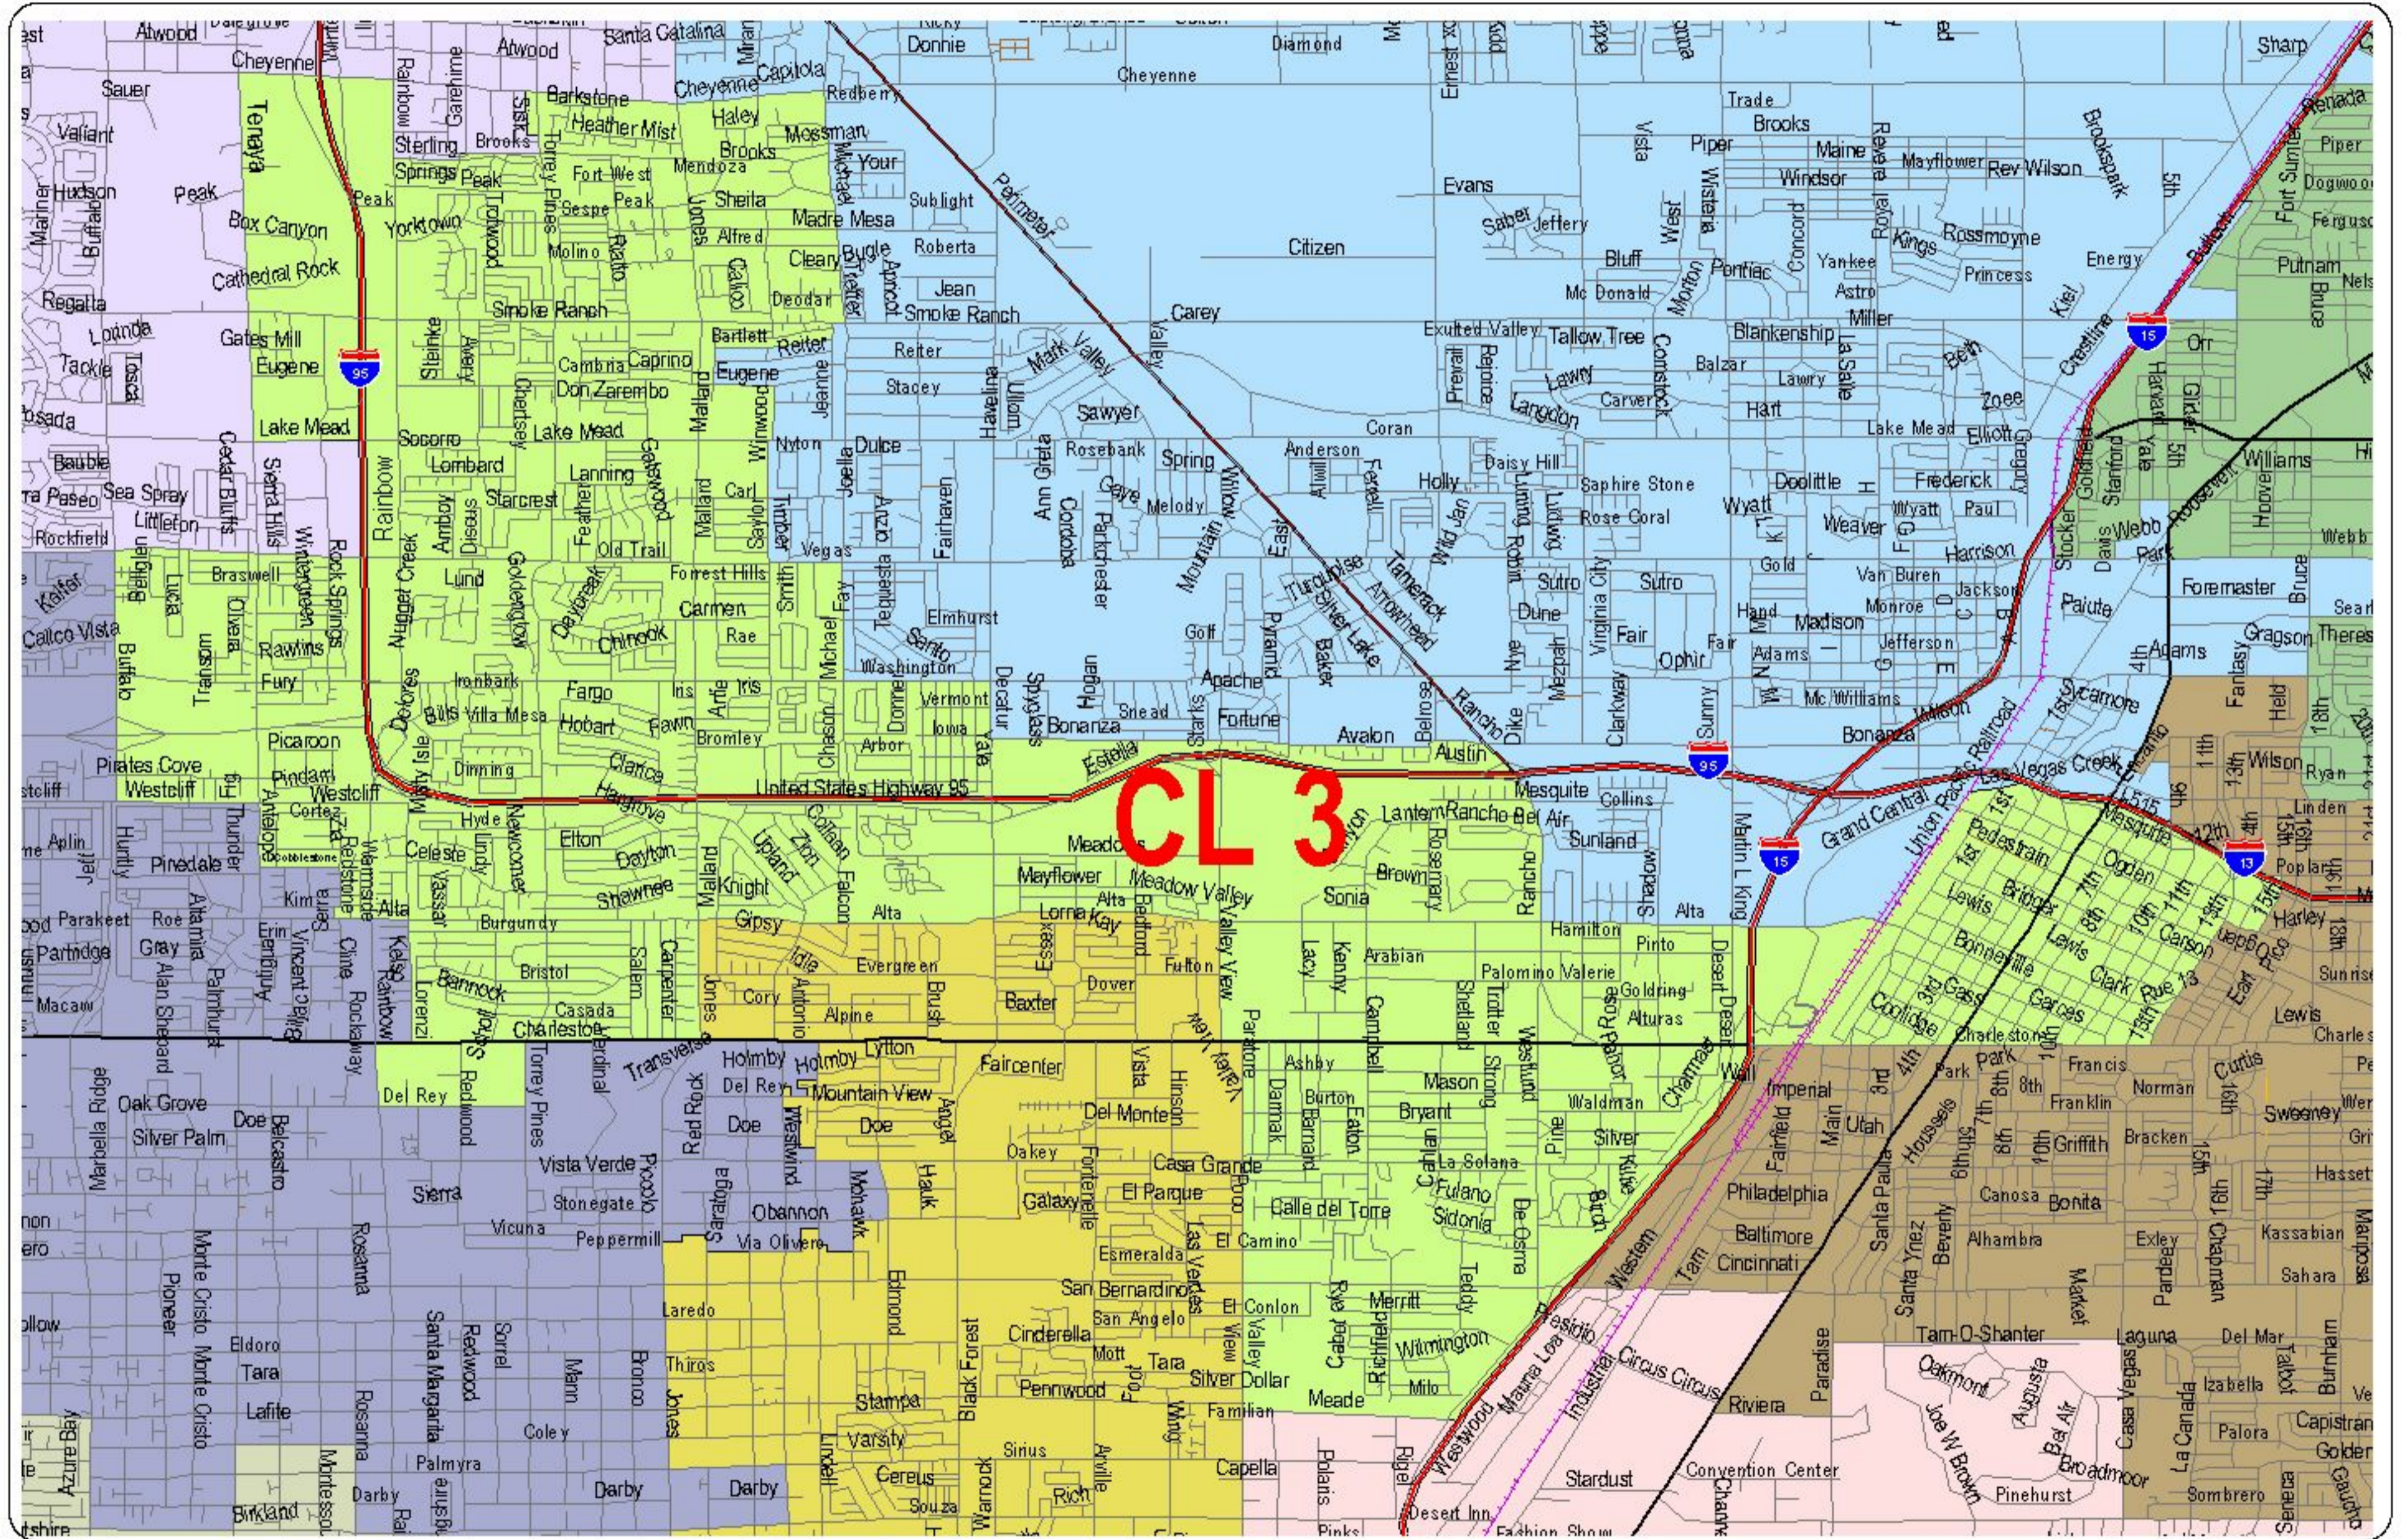

# Nevada State Senate Clark County Senatorial District 3

0 0.5 1 1.5 2 Miles

Districts are effective on October 1, 2013.