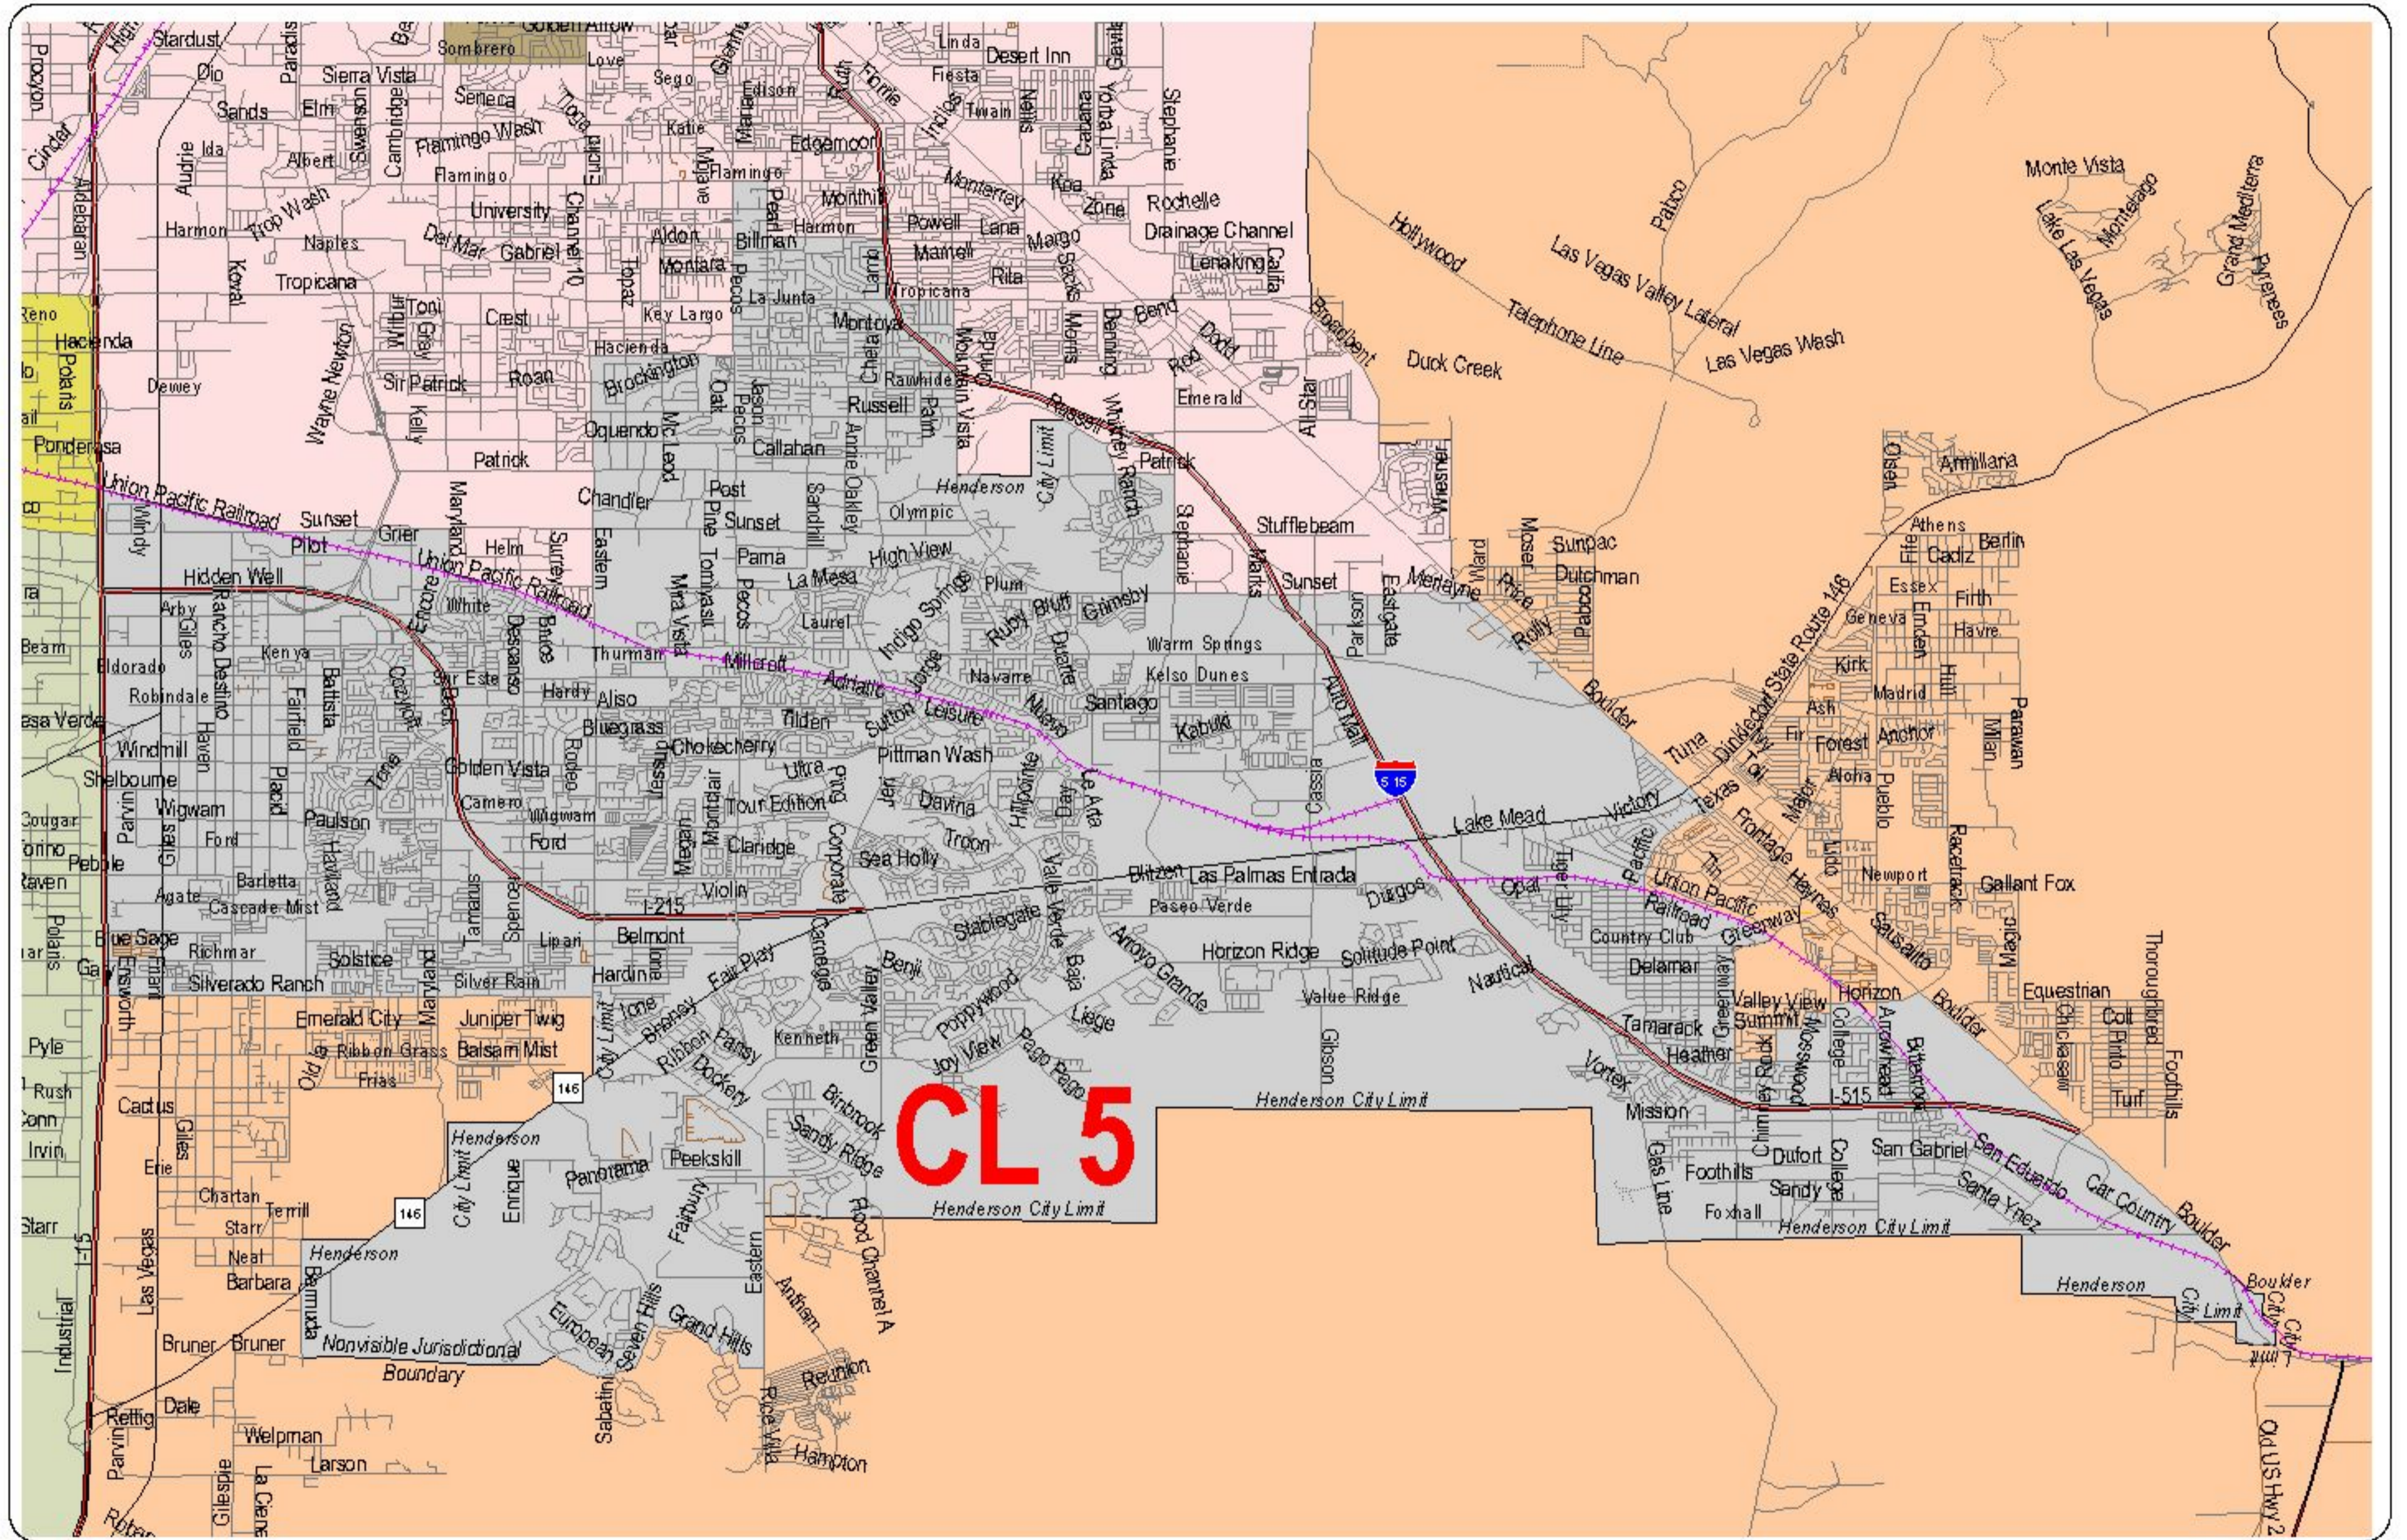

Nevada State Senate Clark County Senatorial District 5

0 0.5 1 1.5 2 Miles

Districts are effective on October 1, 2003.