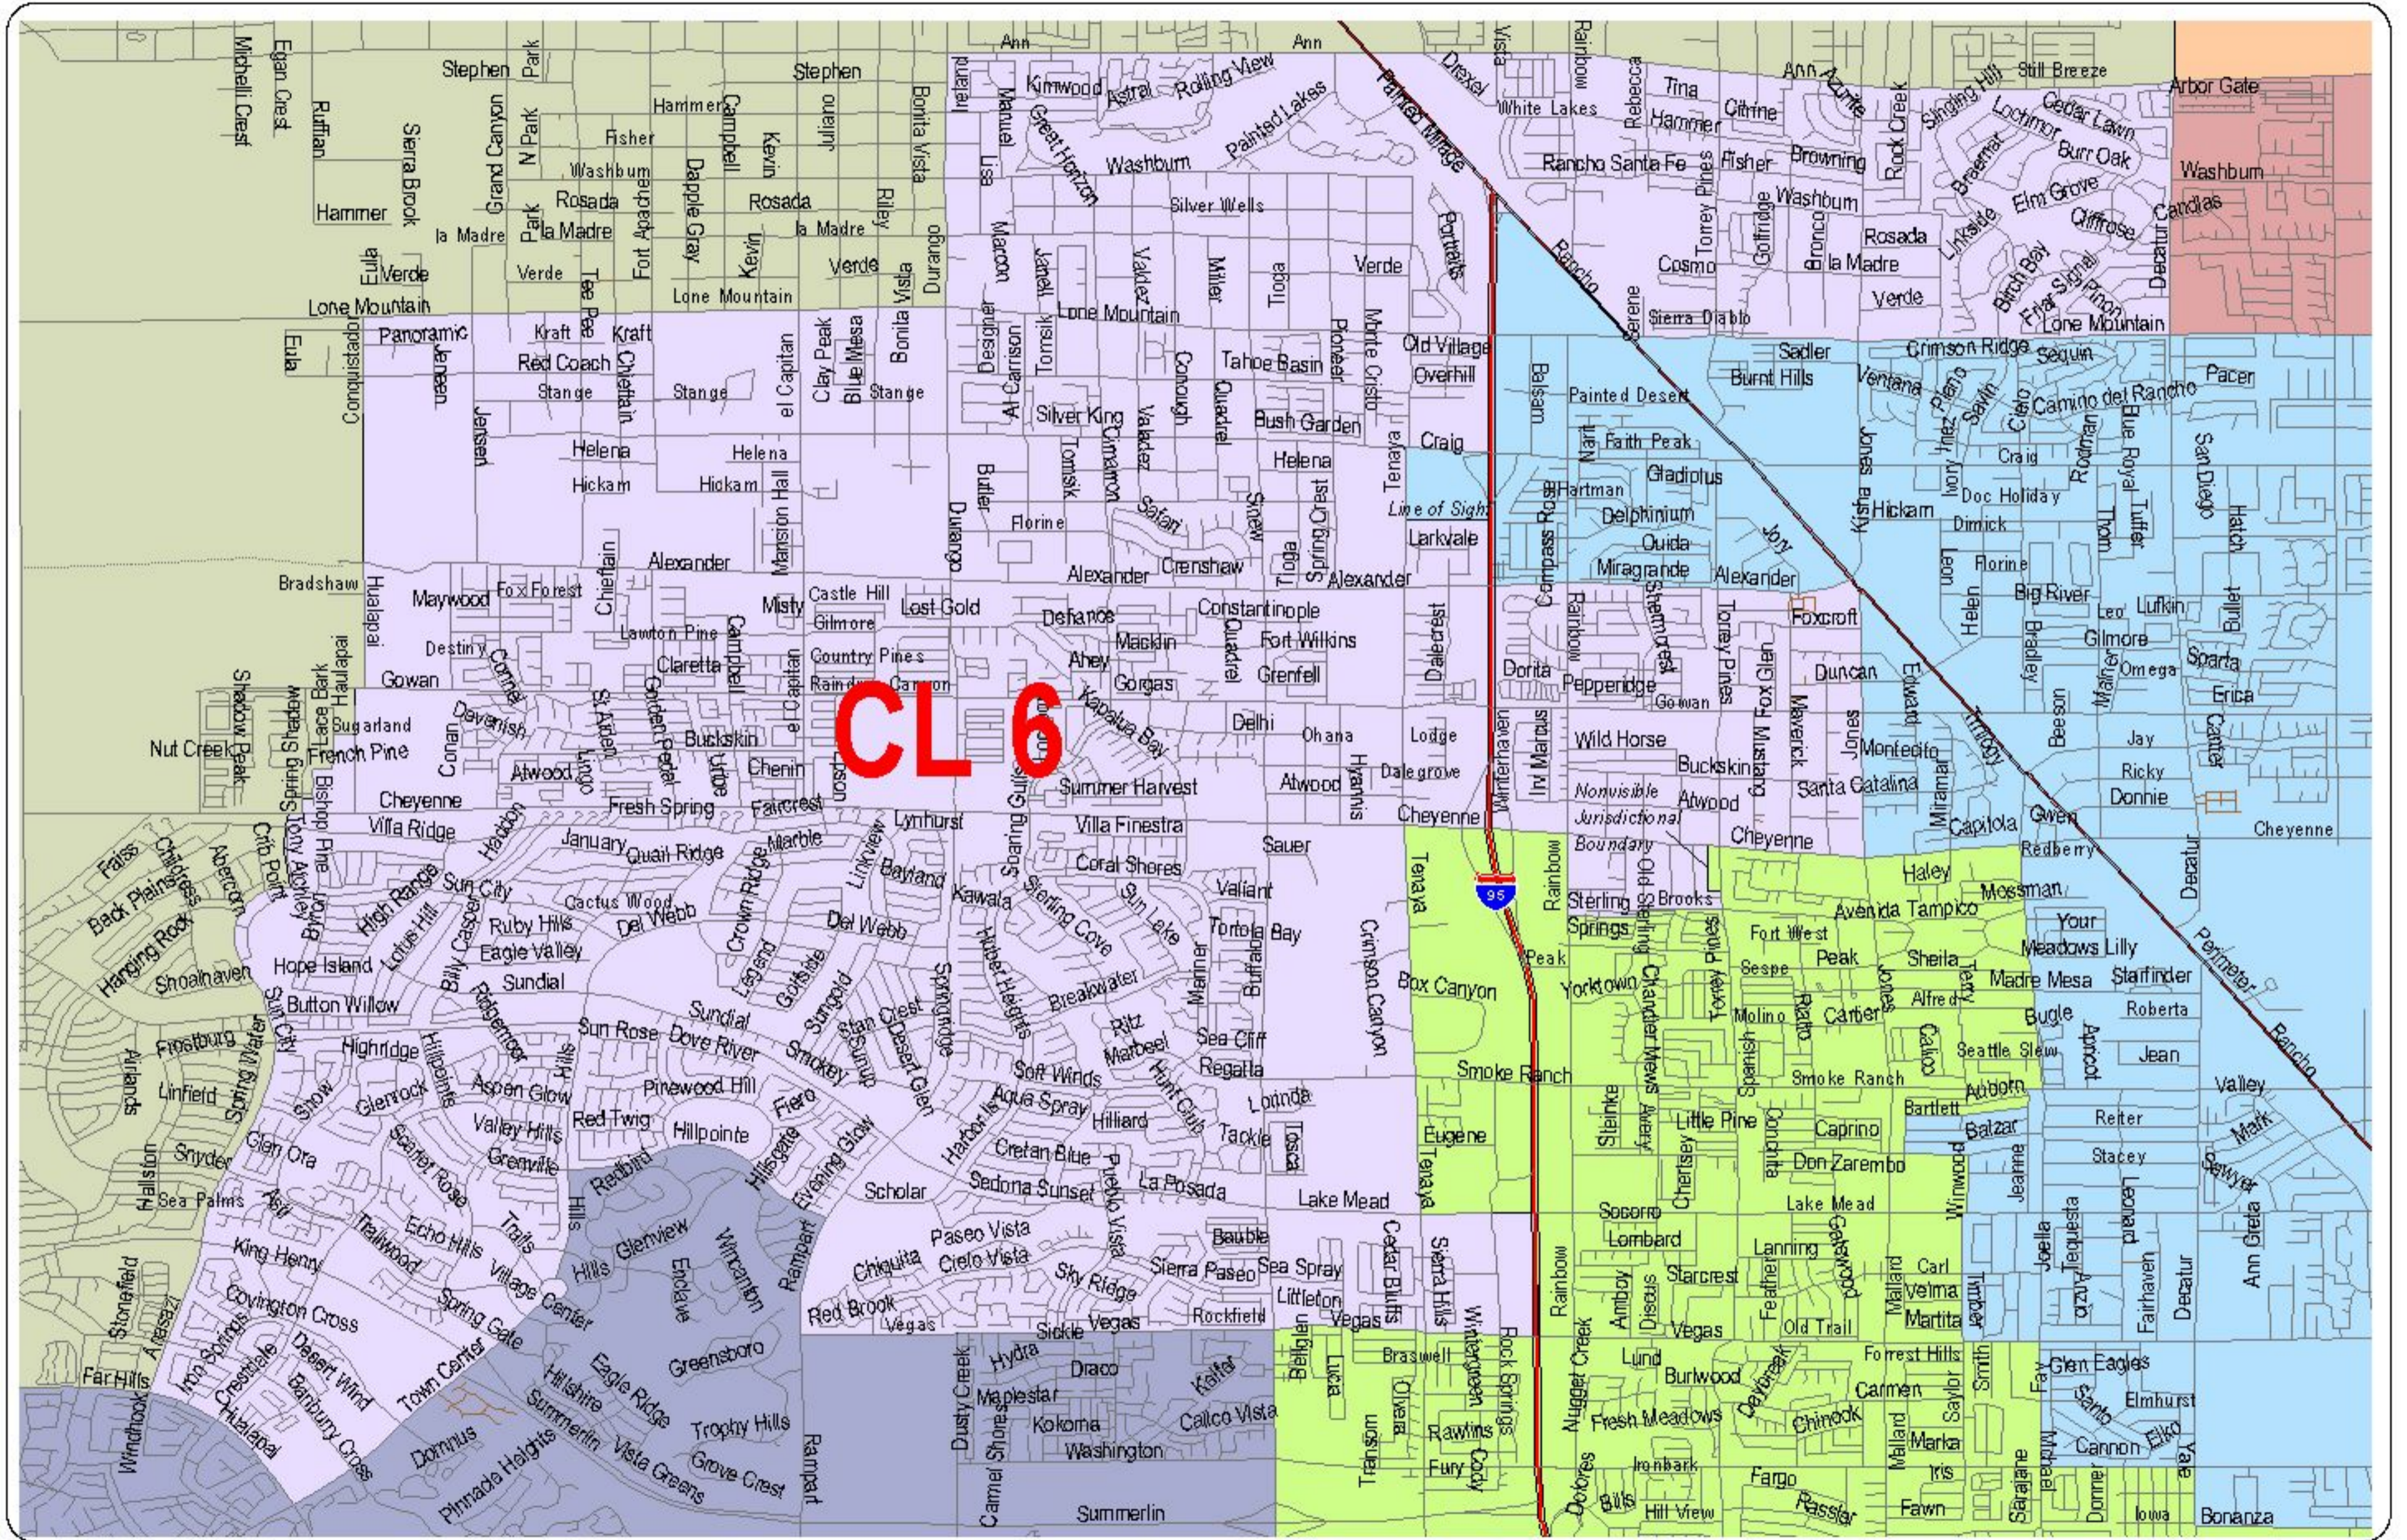

Nevada State Senate Clark County Senatorial District 6

Districts are effective on October 1, 2011.