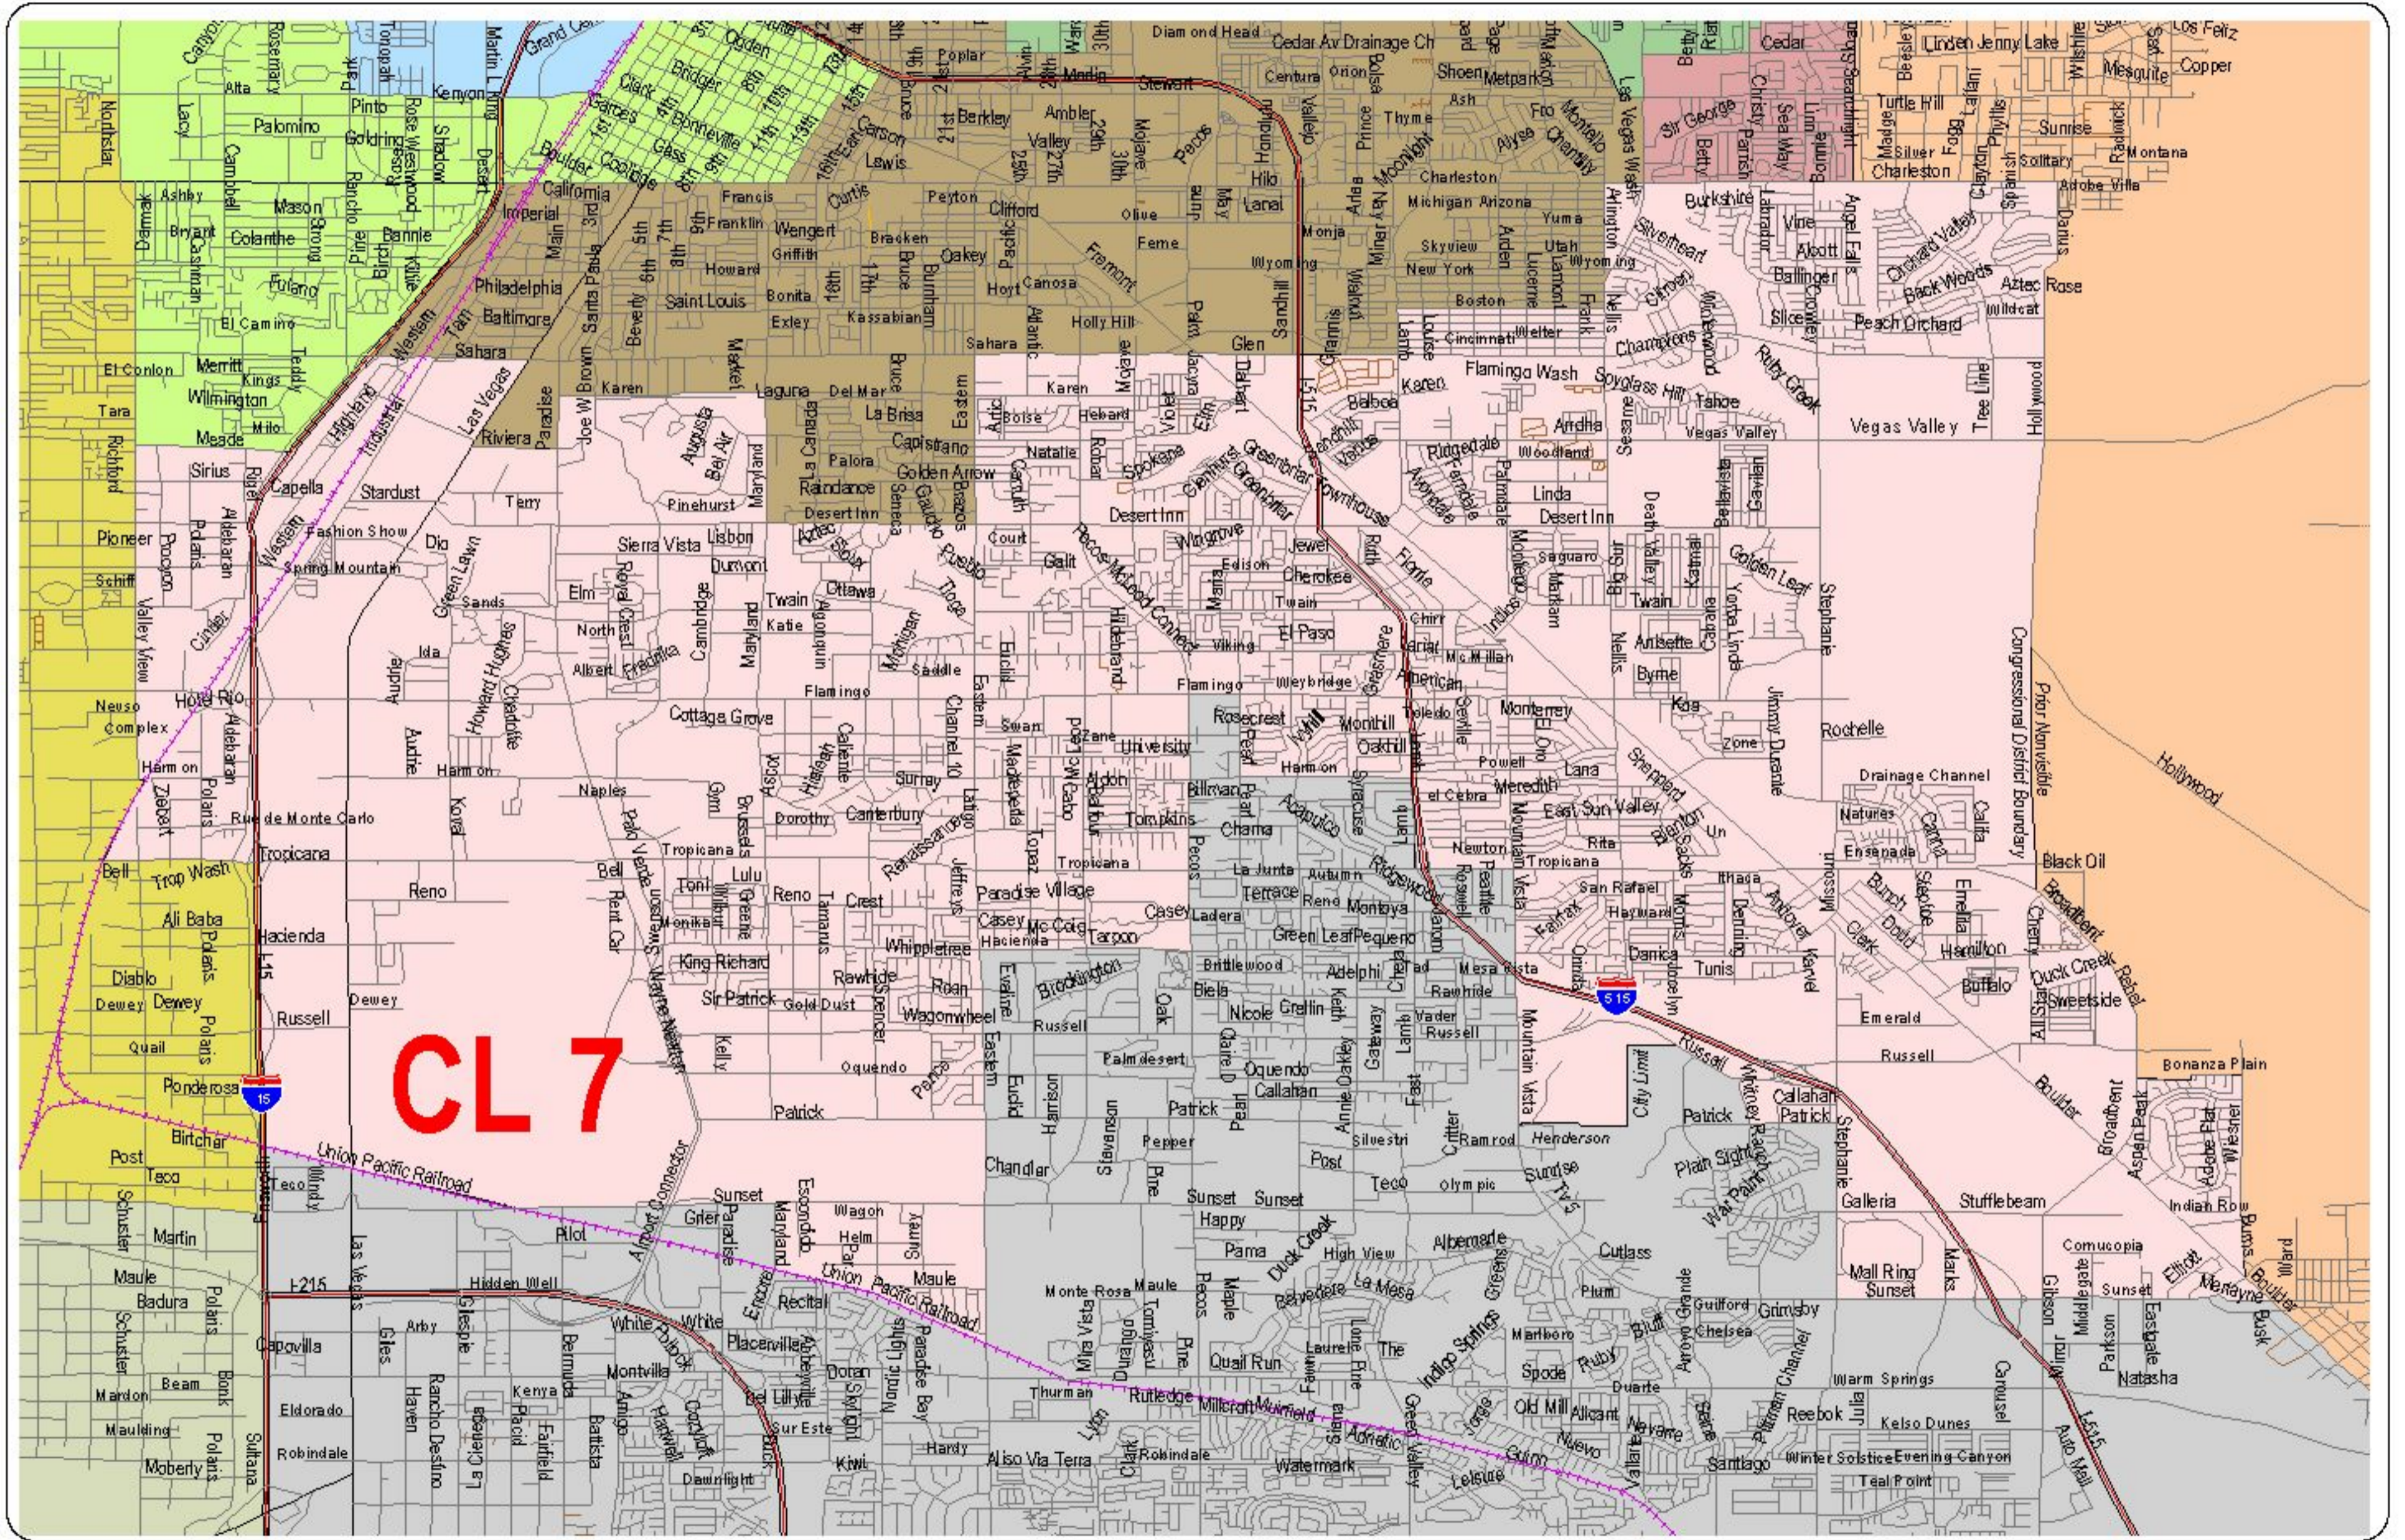

Nevada State Senate Clark County Senatorial District 7

Districts are effective on October 1, 2013.