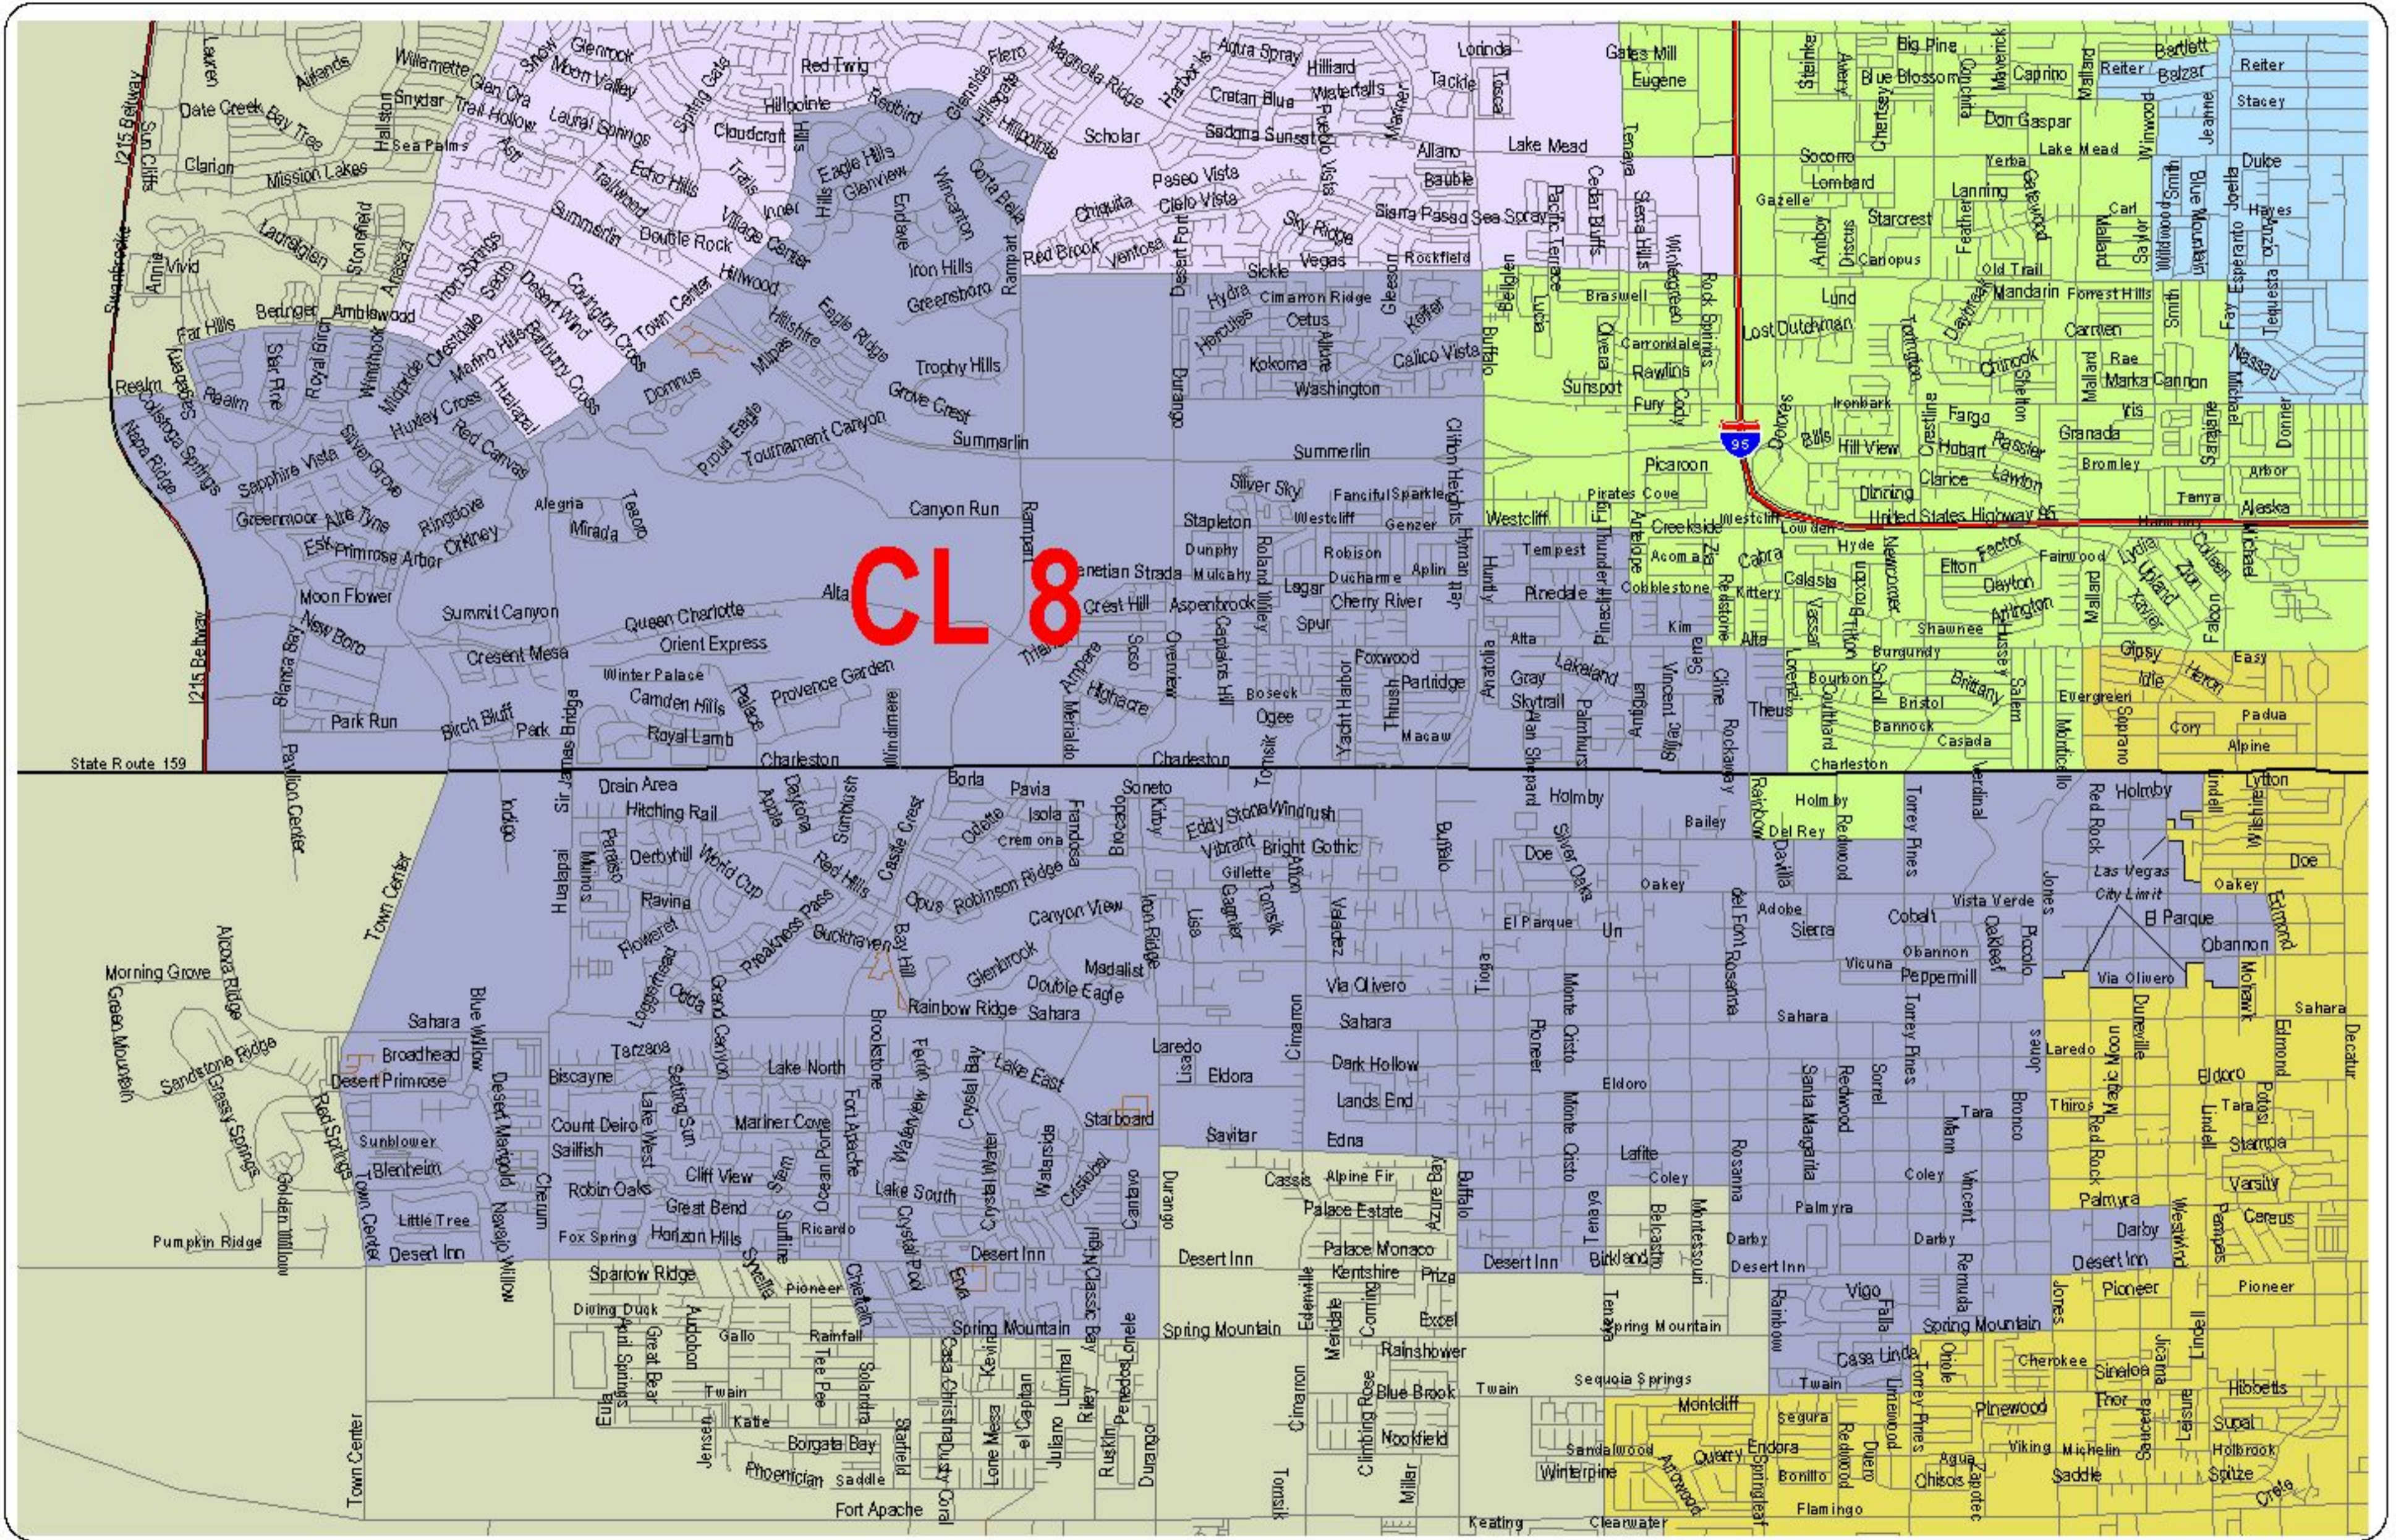

Nevada State Senate Clark County Senatorial District 8

0 0.5 1 1.5 2 Miles

Districts are effective on October 1, 2011.