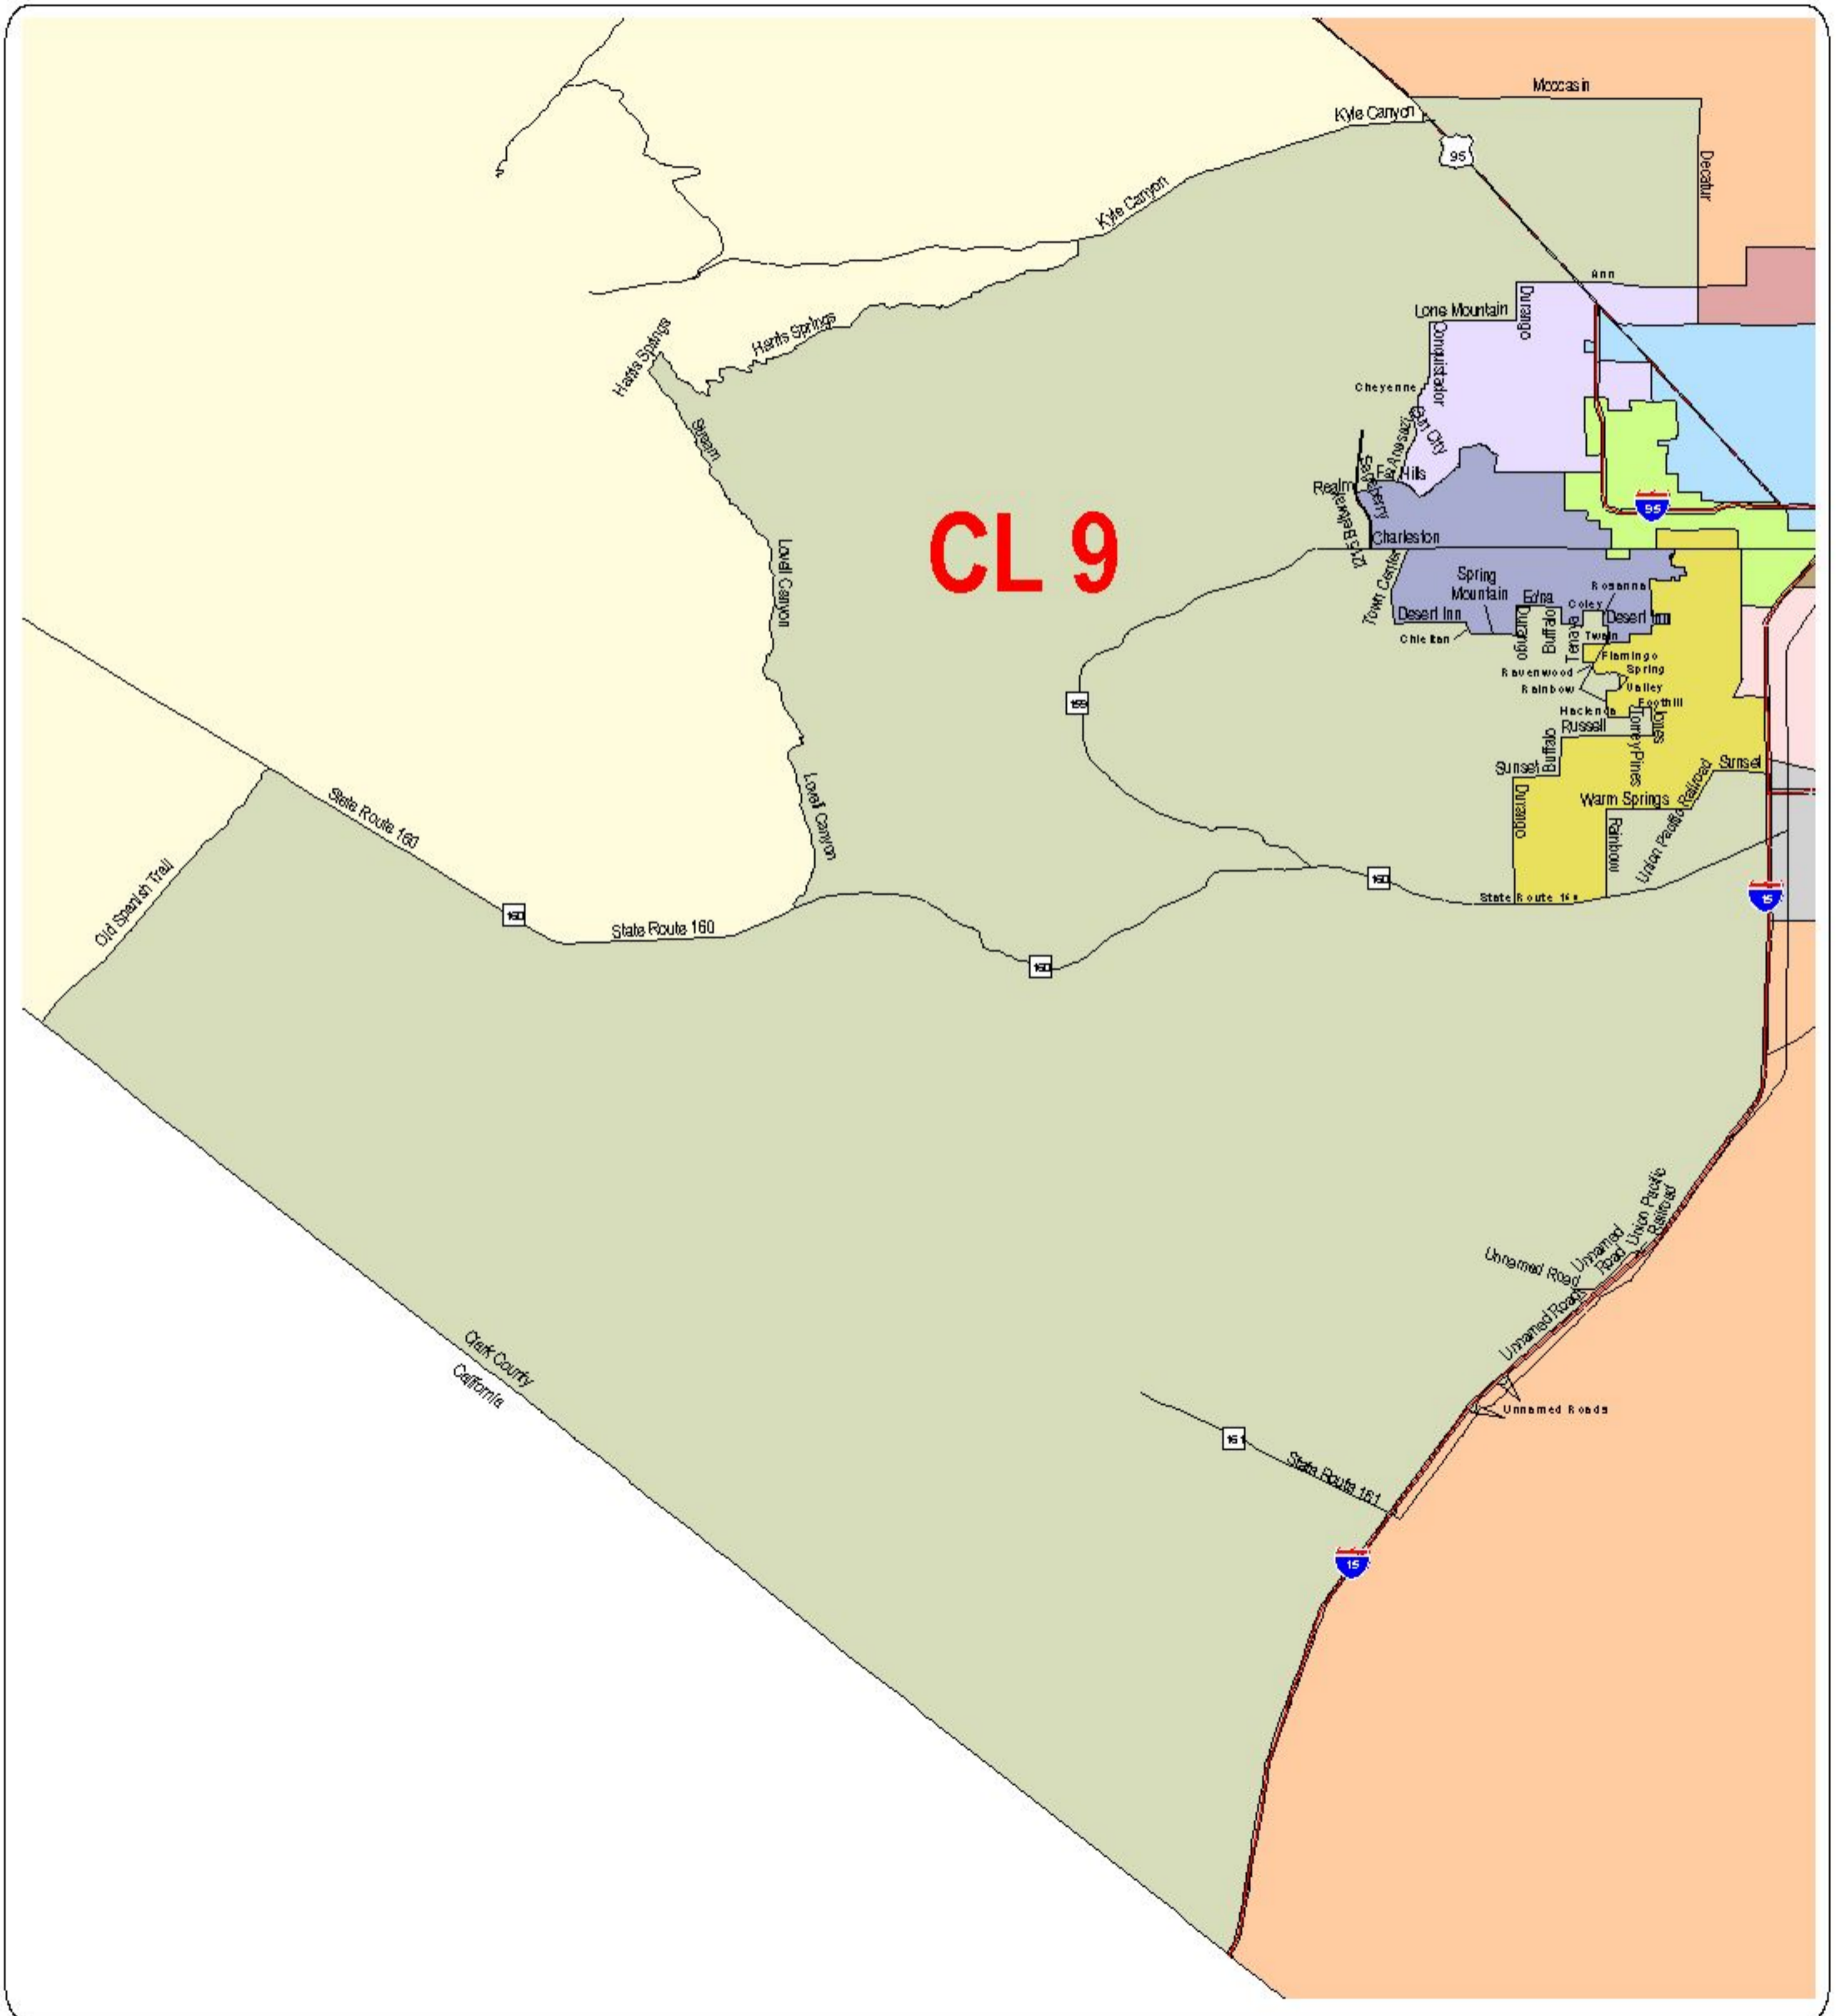

Nevada State Senate Clark County Senatorial District 9

Districts are effective on October 1, 2013.