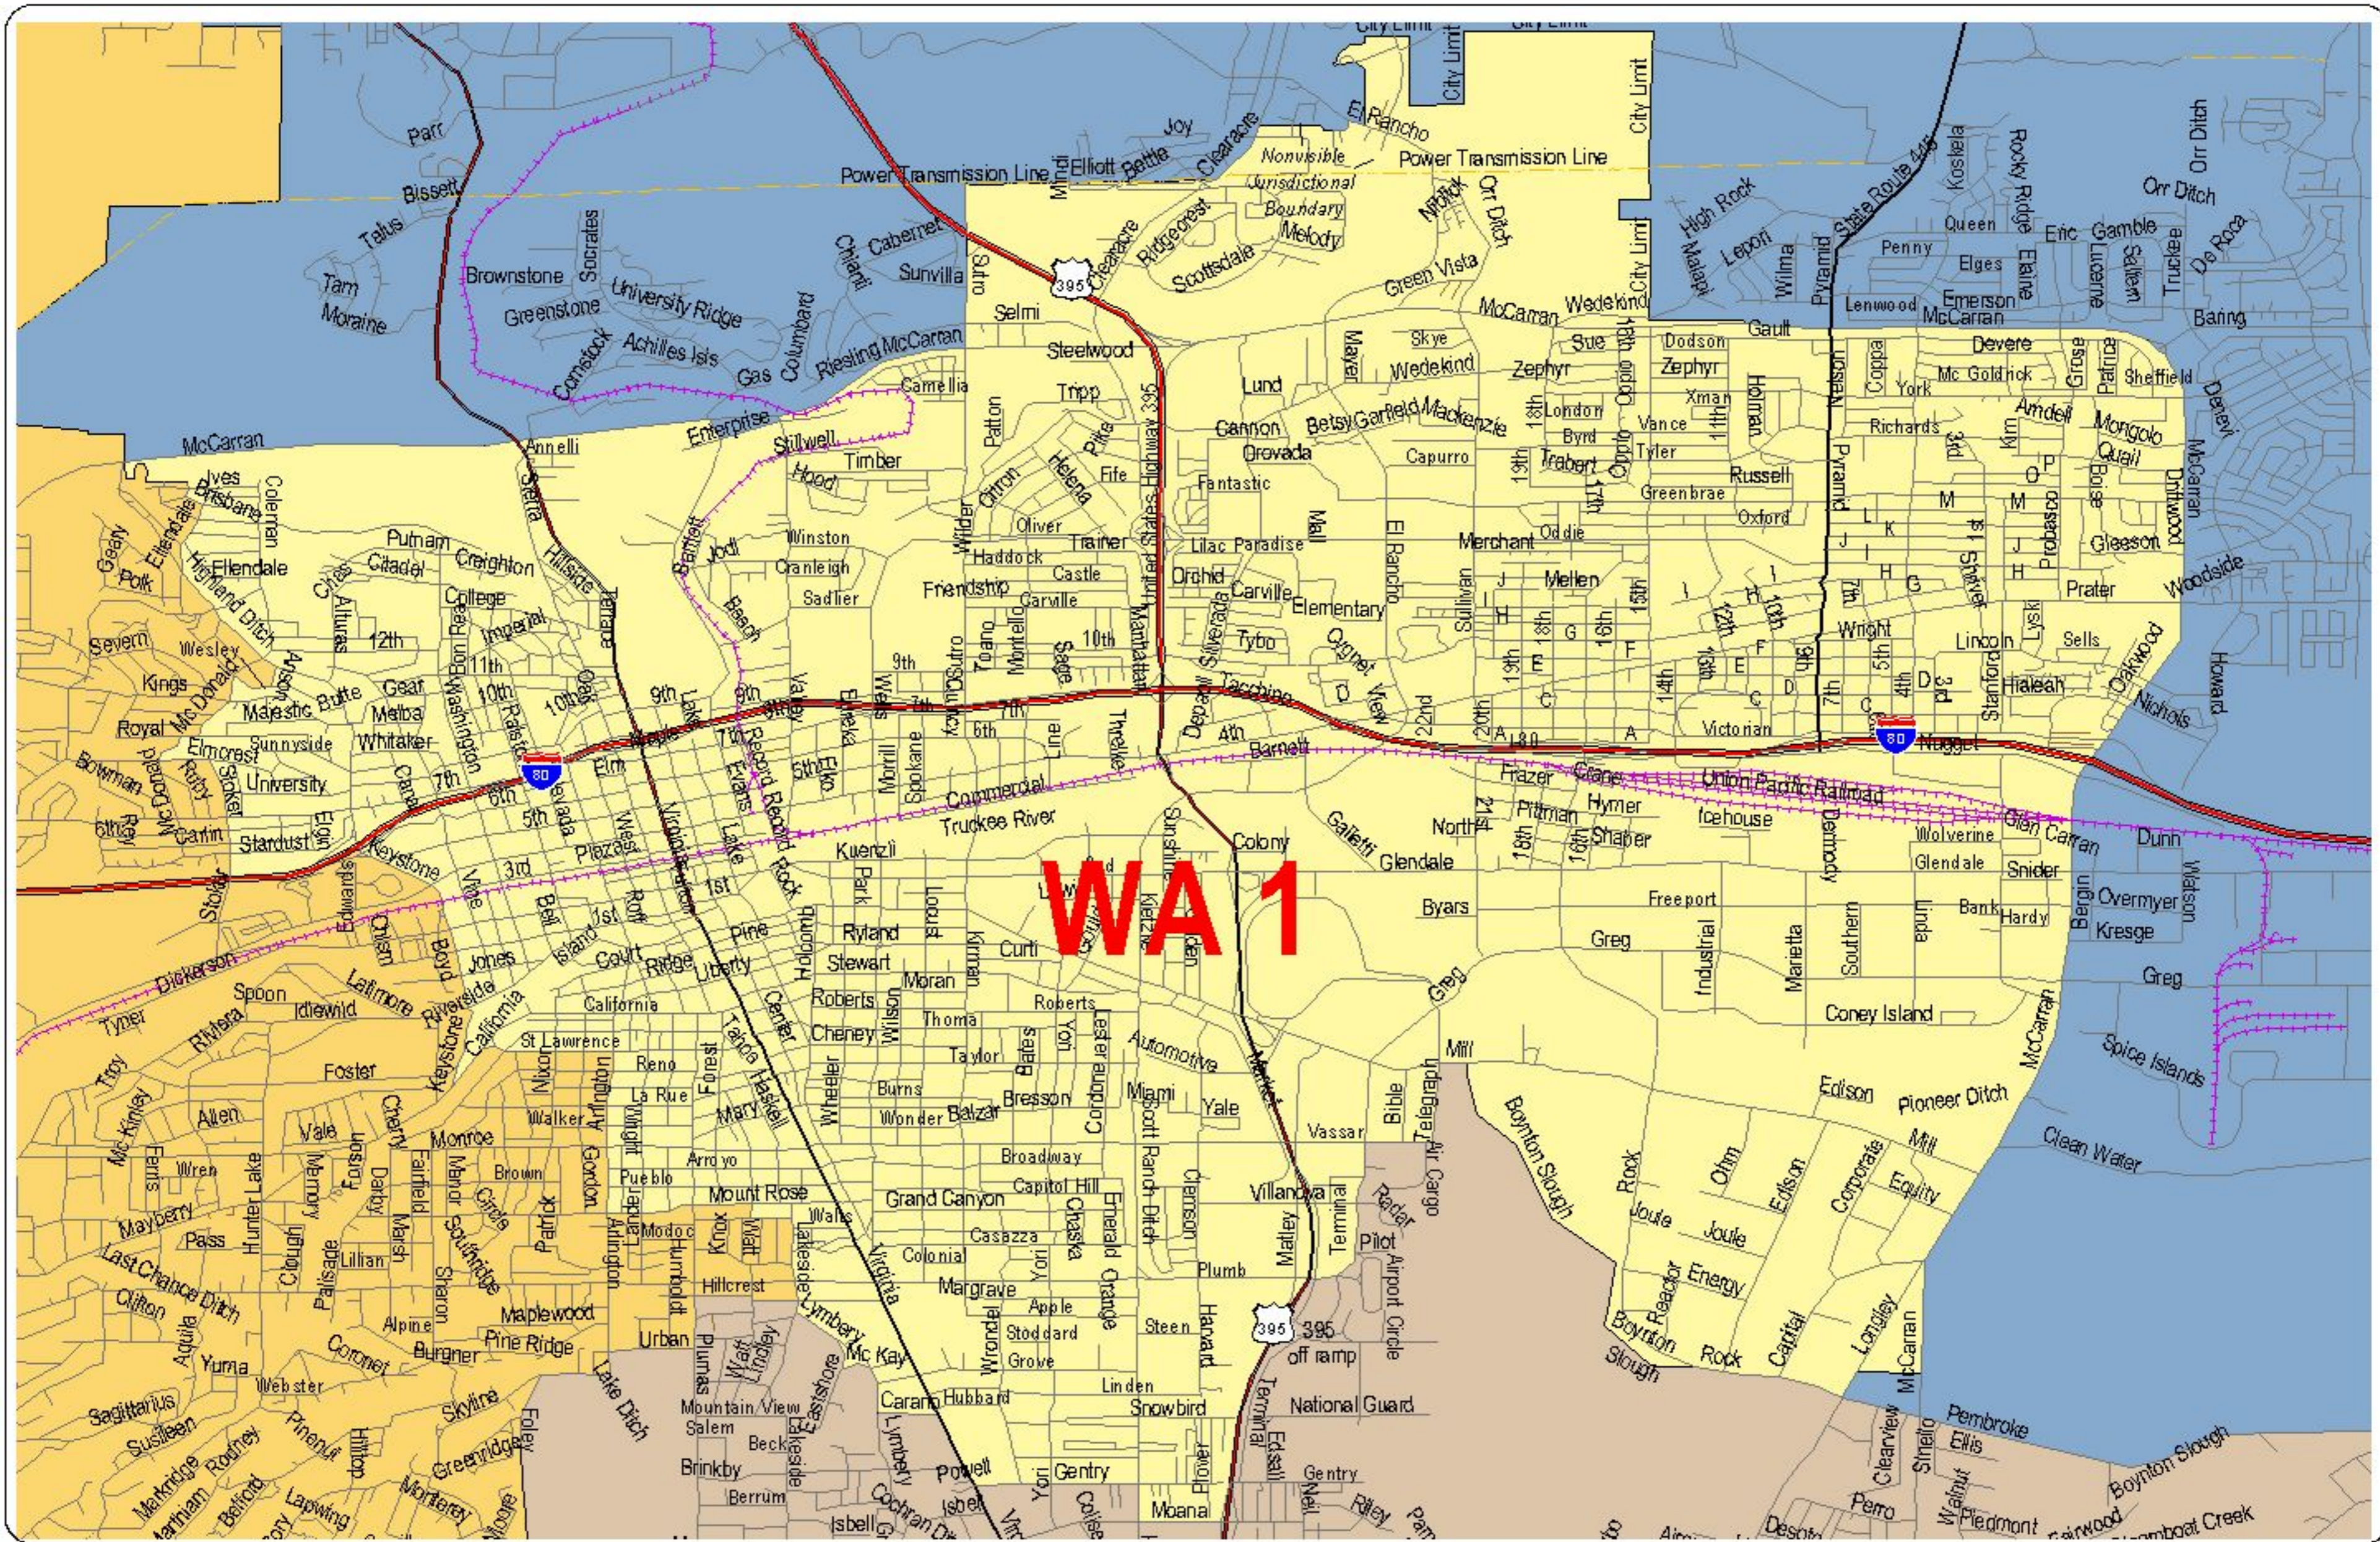

Nevada State Senate Washoe County Senatorial District 1

Districts are effective on October 1, 2013.