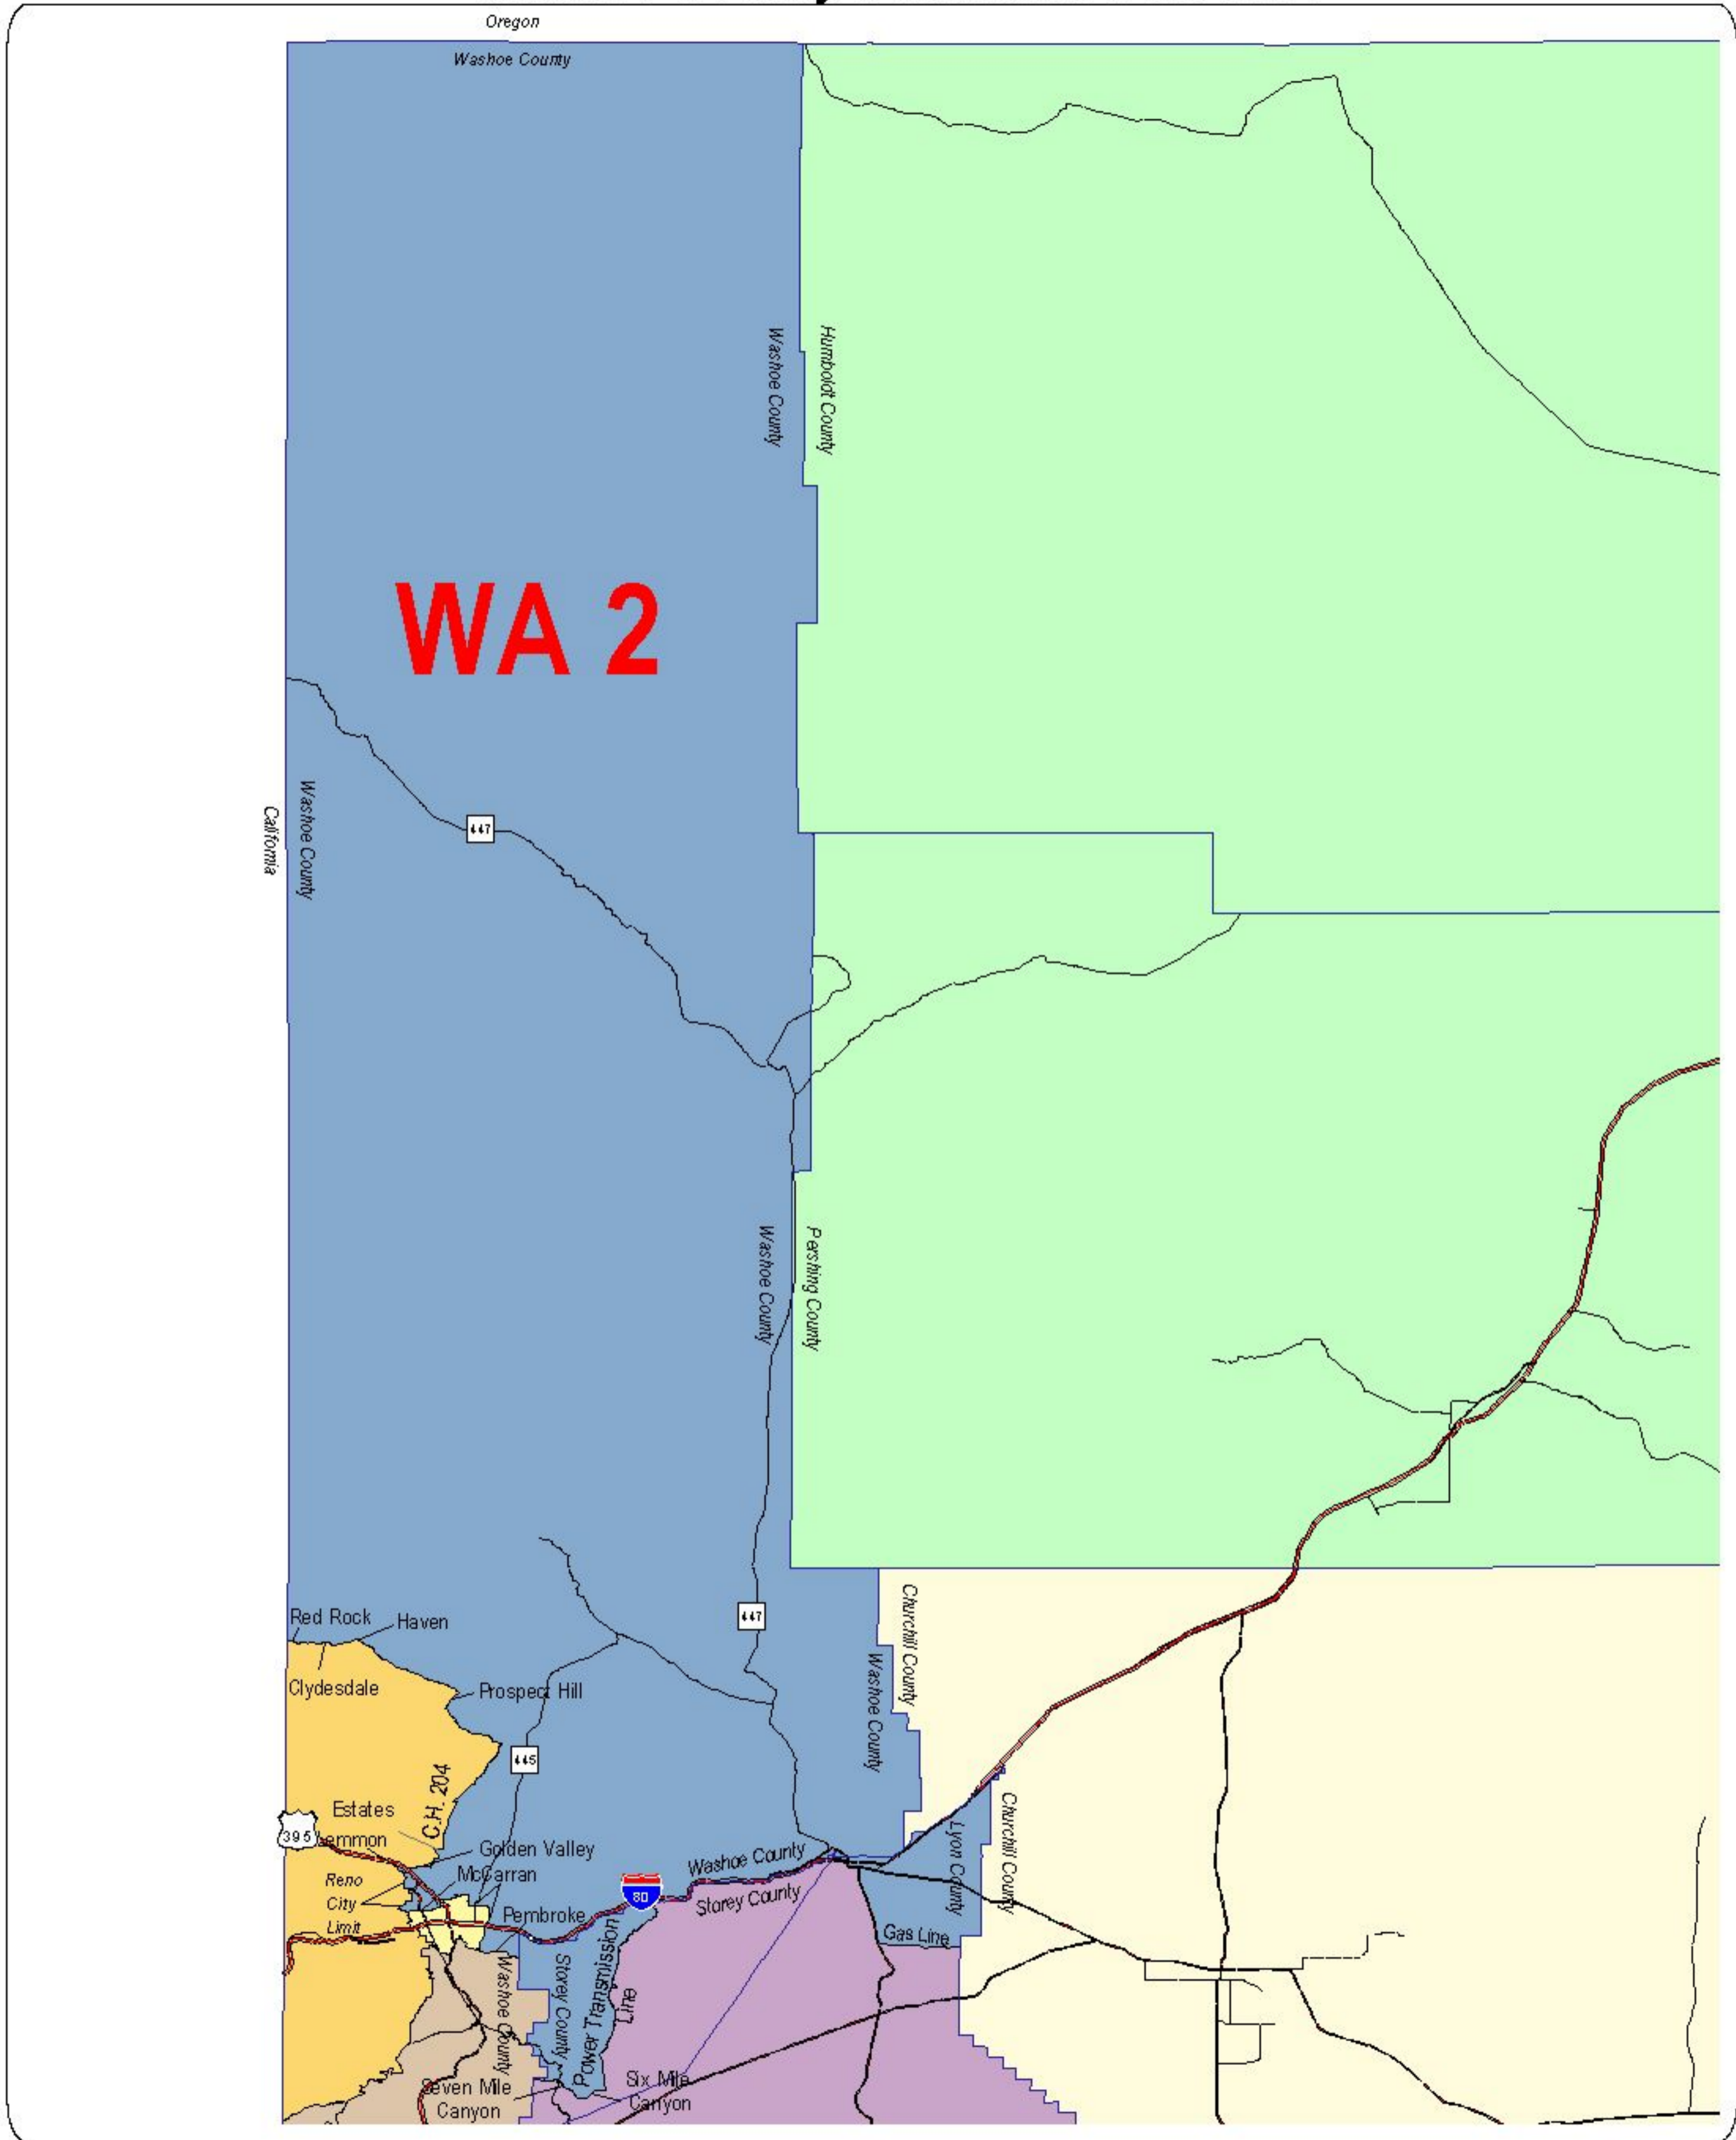

# Nevada State Senate Washoe County Senatorial District 2

0 10 20 30 40 Miles

Districts are effective on October 1, 2013.