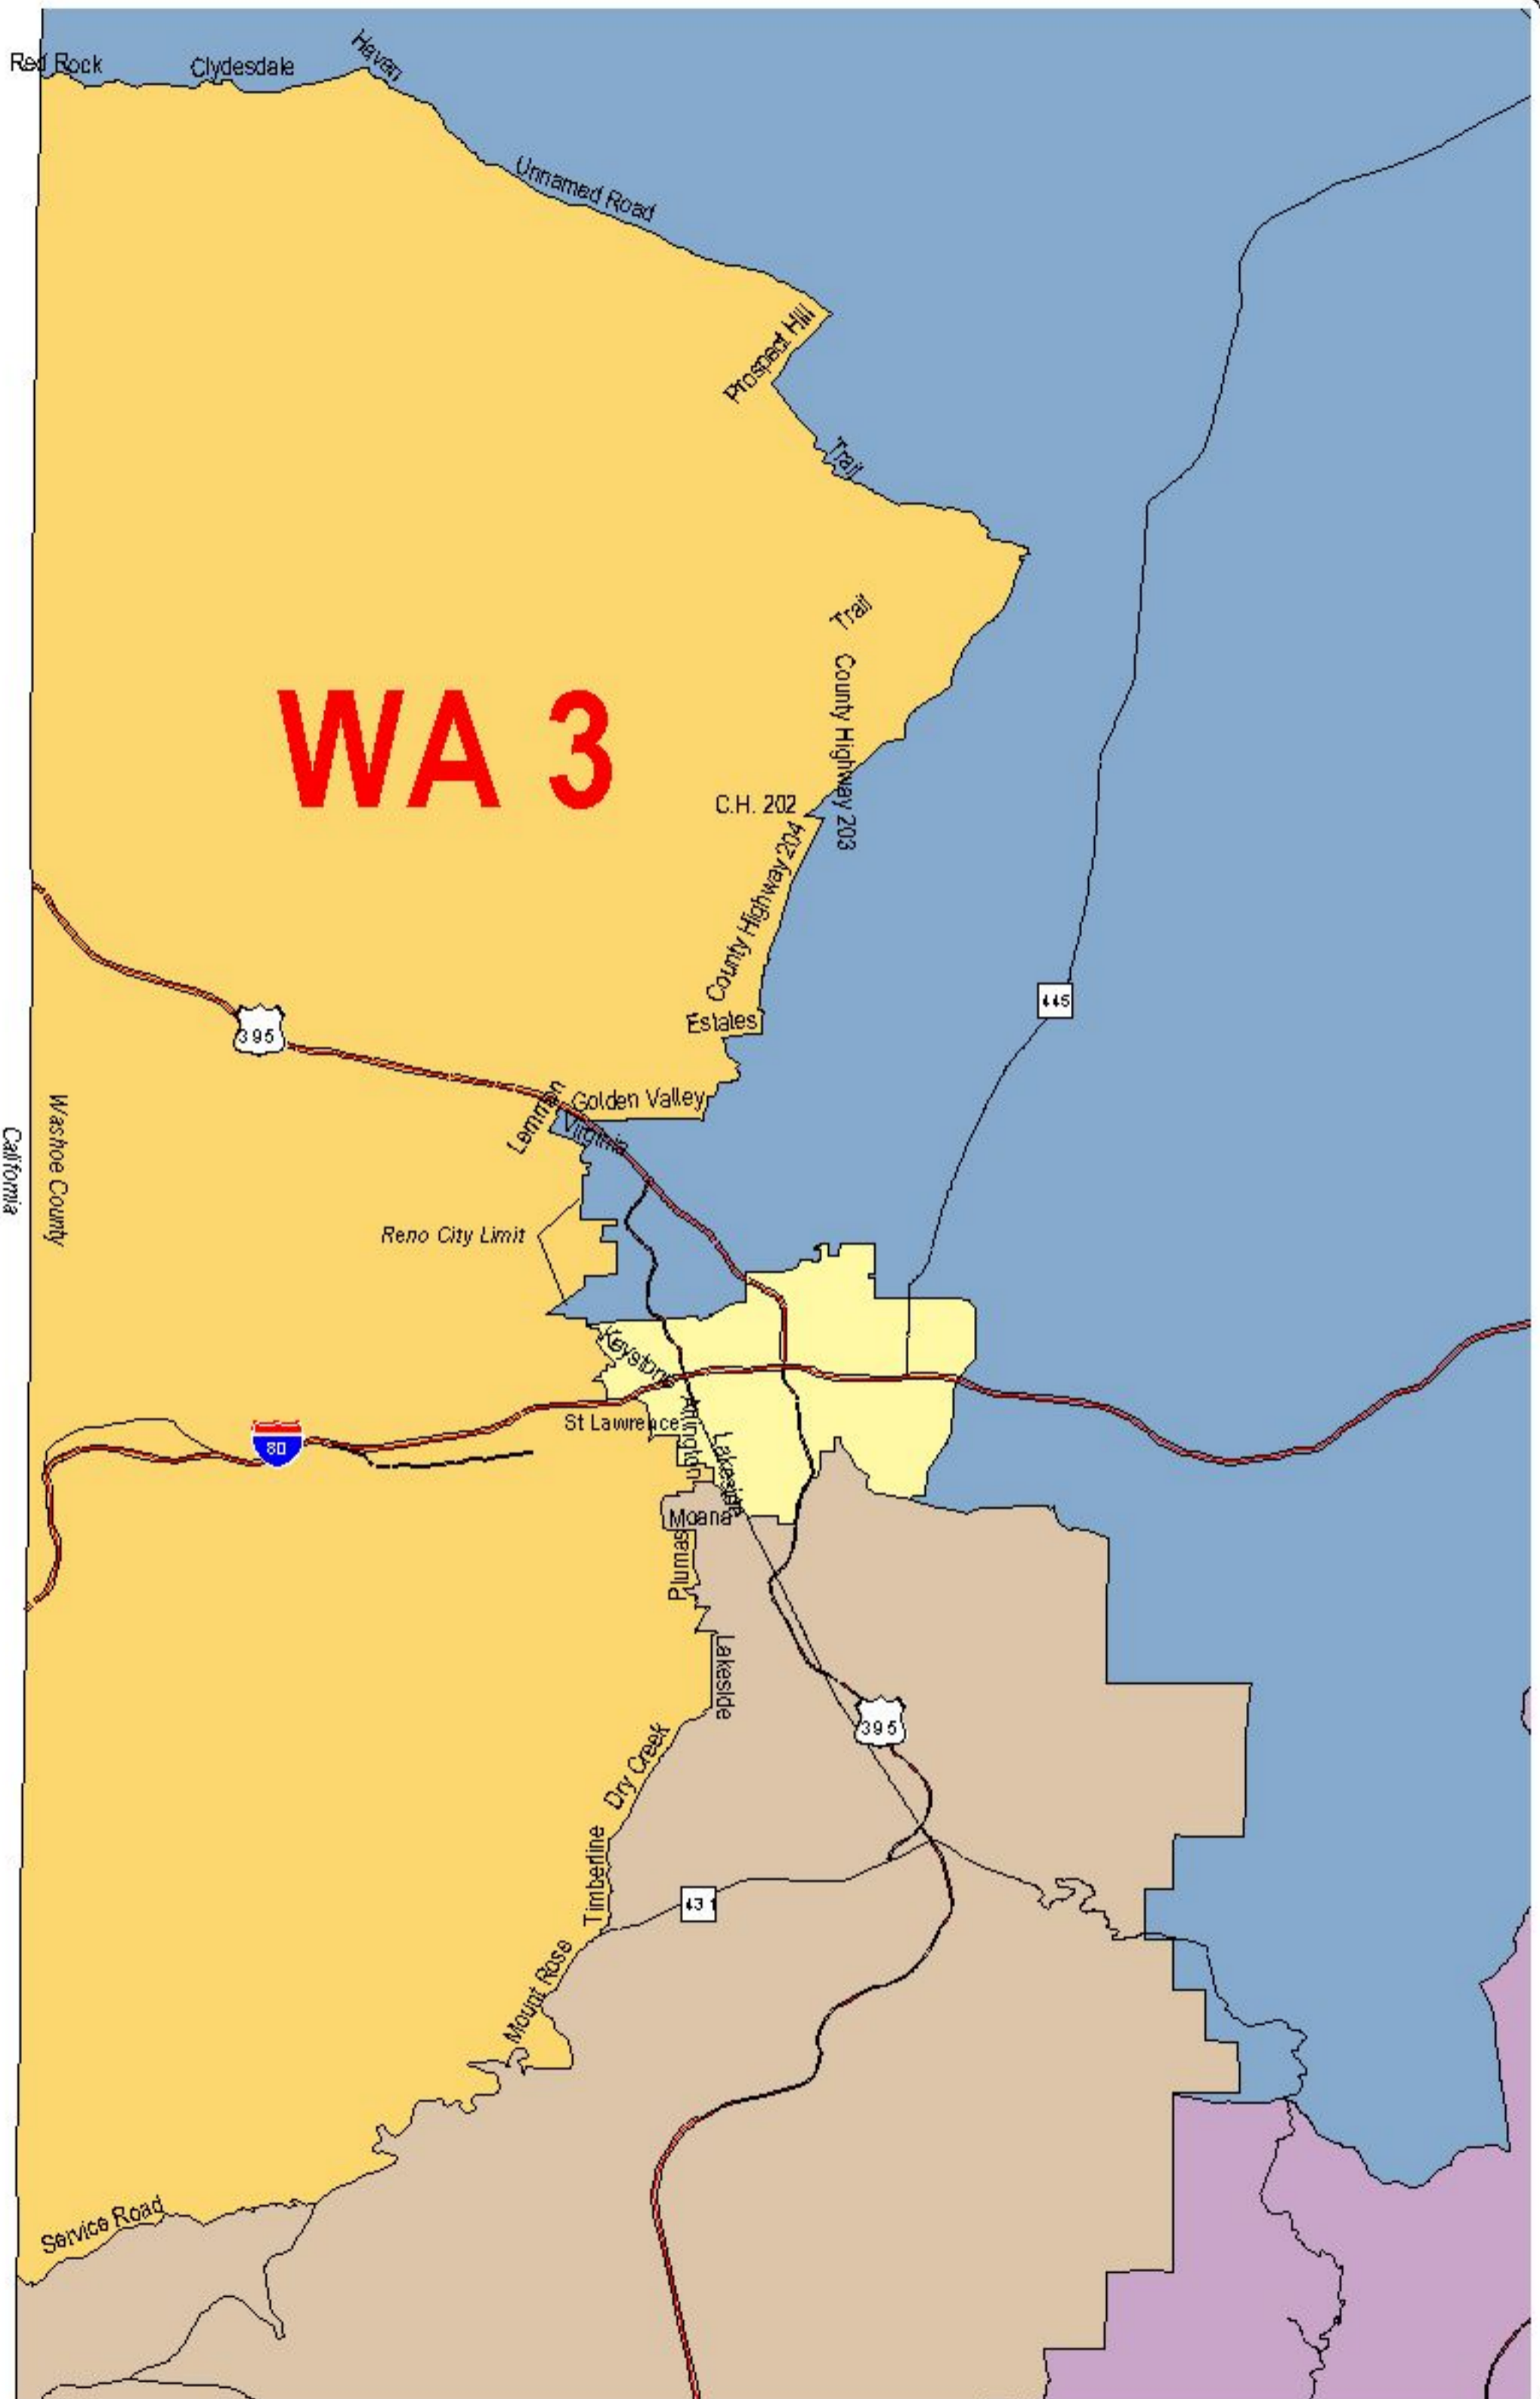

Nevada State Senate Washoe County Senatorial District 3

Districts are effective on October 1, 2013.