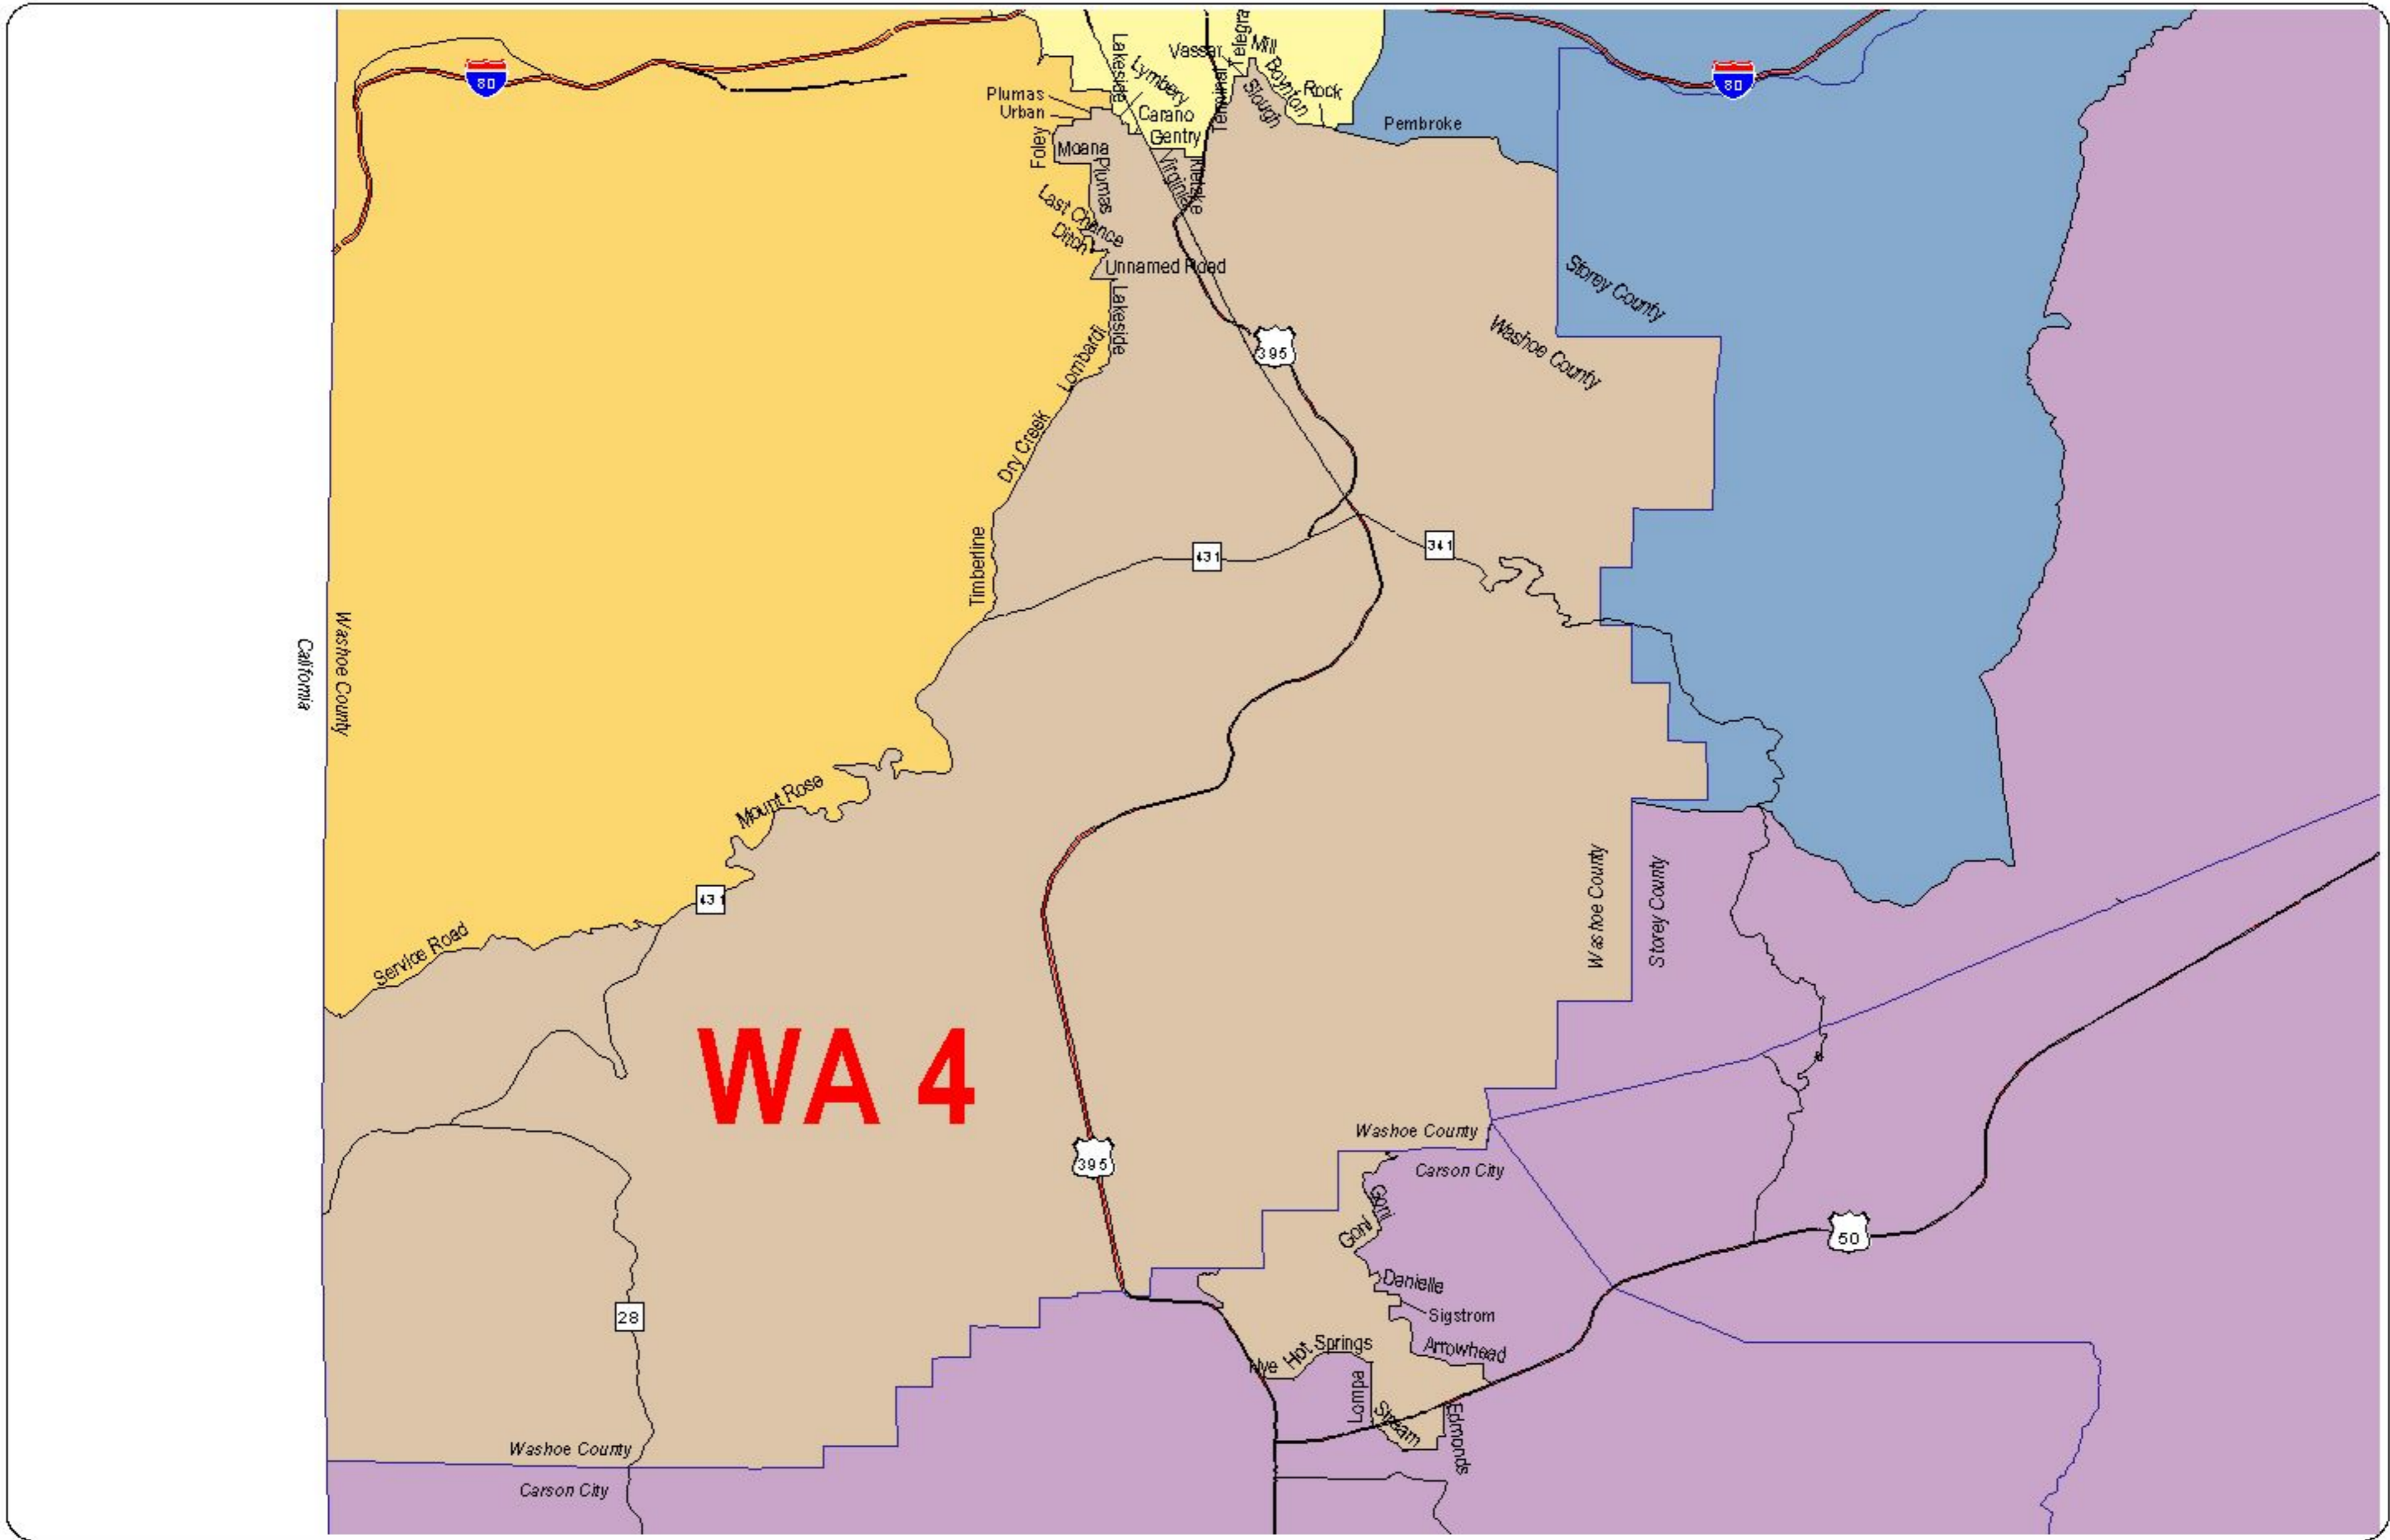

Nevada State Senate Washoe County Senatorial District 4

WA 4

Districts are effective on October 1, 2013.