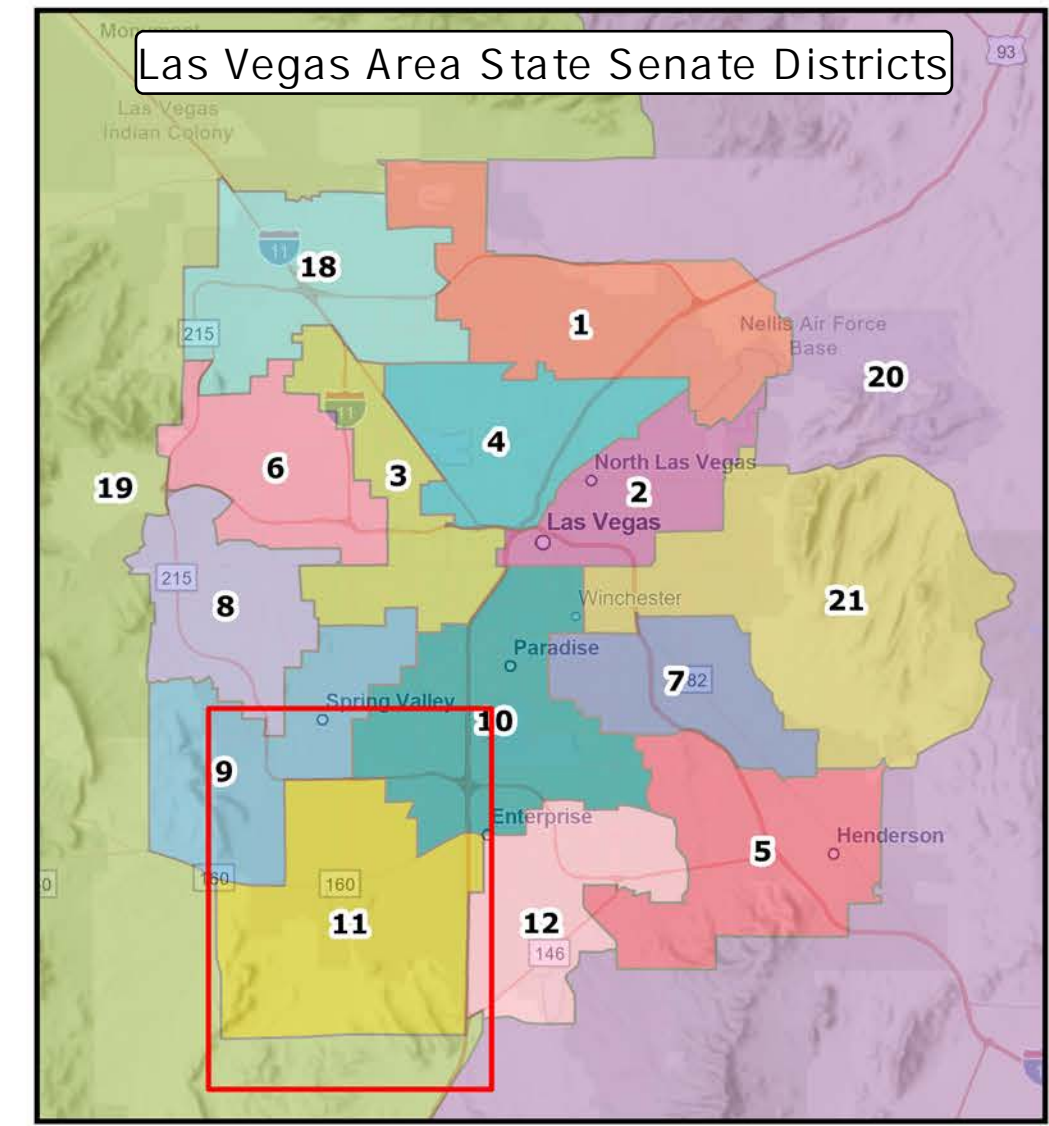

NEVADA STATE SENATE DISTRICTS

District 11

Districts are effective January 1, 2022, for the purposes of filing for office and for nominating and electing members, and on November 9, 2022, for all other purposes.

Prepared by the Research Division of the Legislative Counsel Bureau
April 2026

District 8

District 9

District 10

District 11

District 12

District 19

District 20