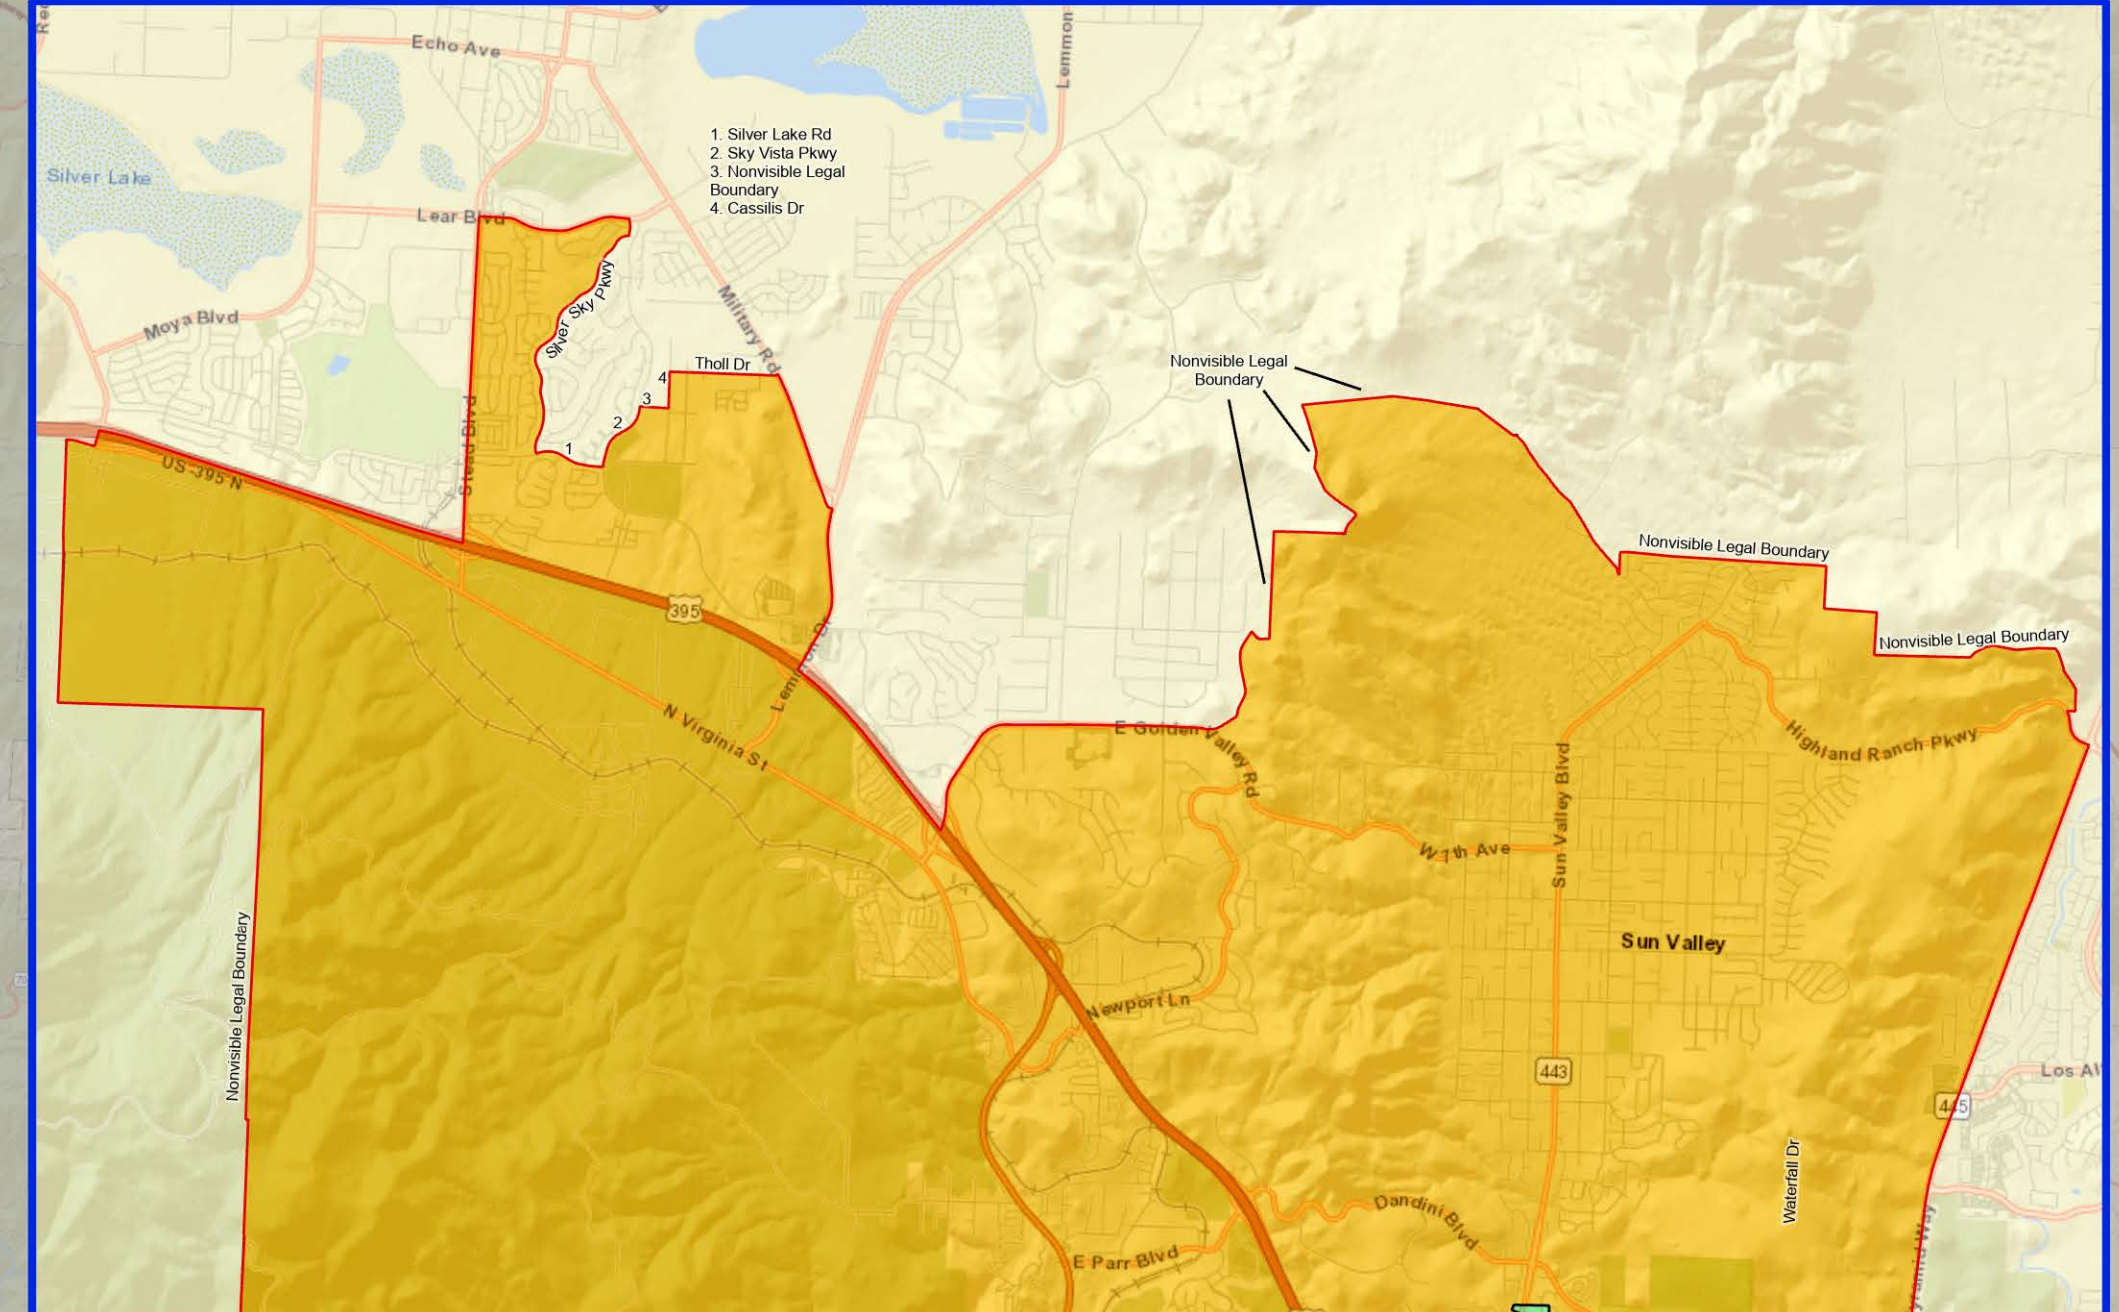

A

B

C

STATE OF NEVADA

Senate Districts

District 14

Districts are effective January 1, 2022, for the purposes of filing for office and for nominating and electing members, and on November 9, 2022, for all other purposes.