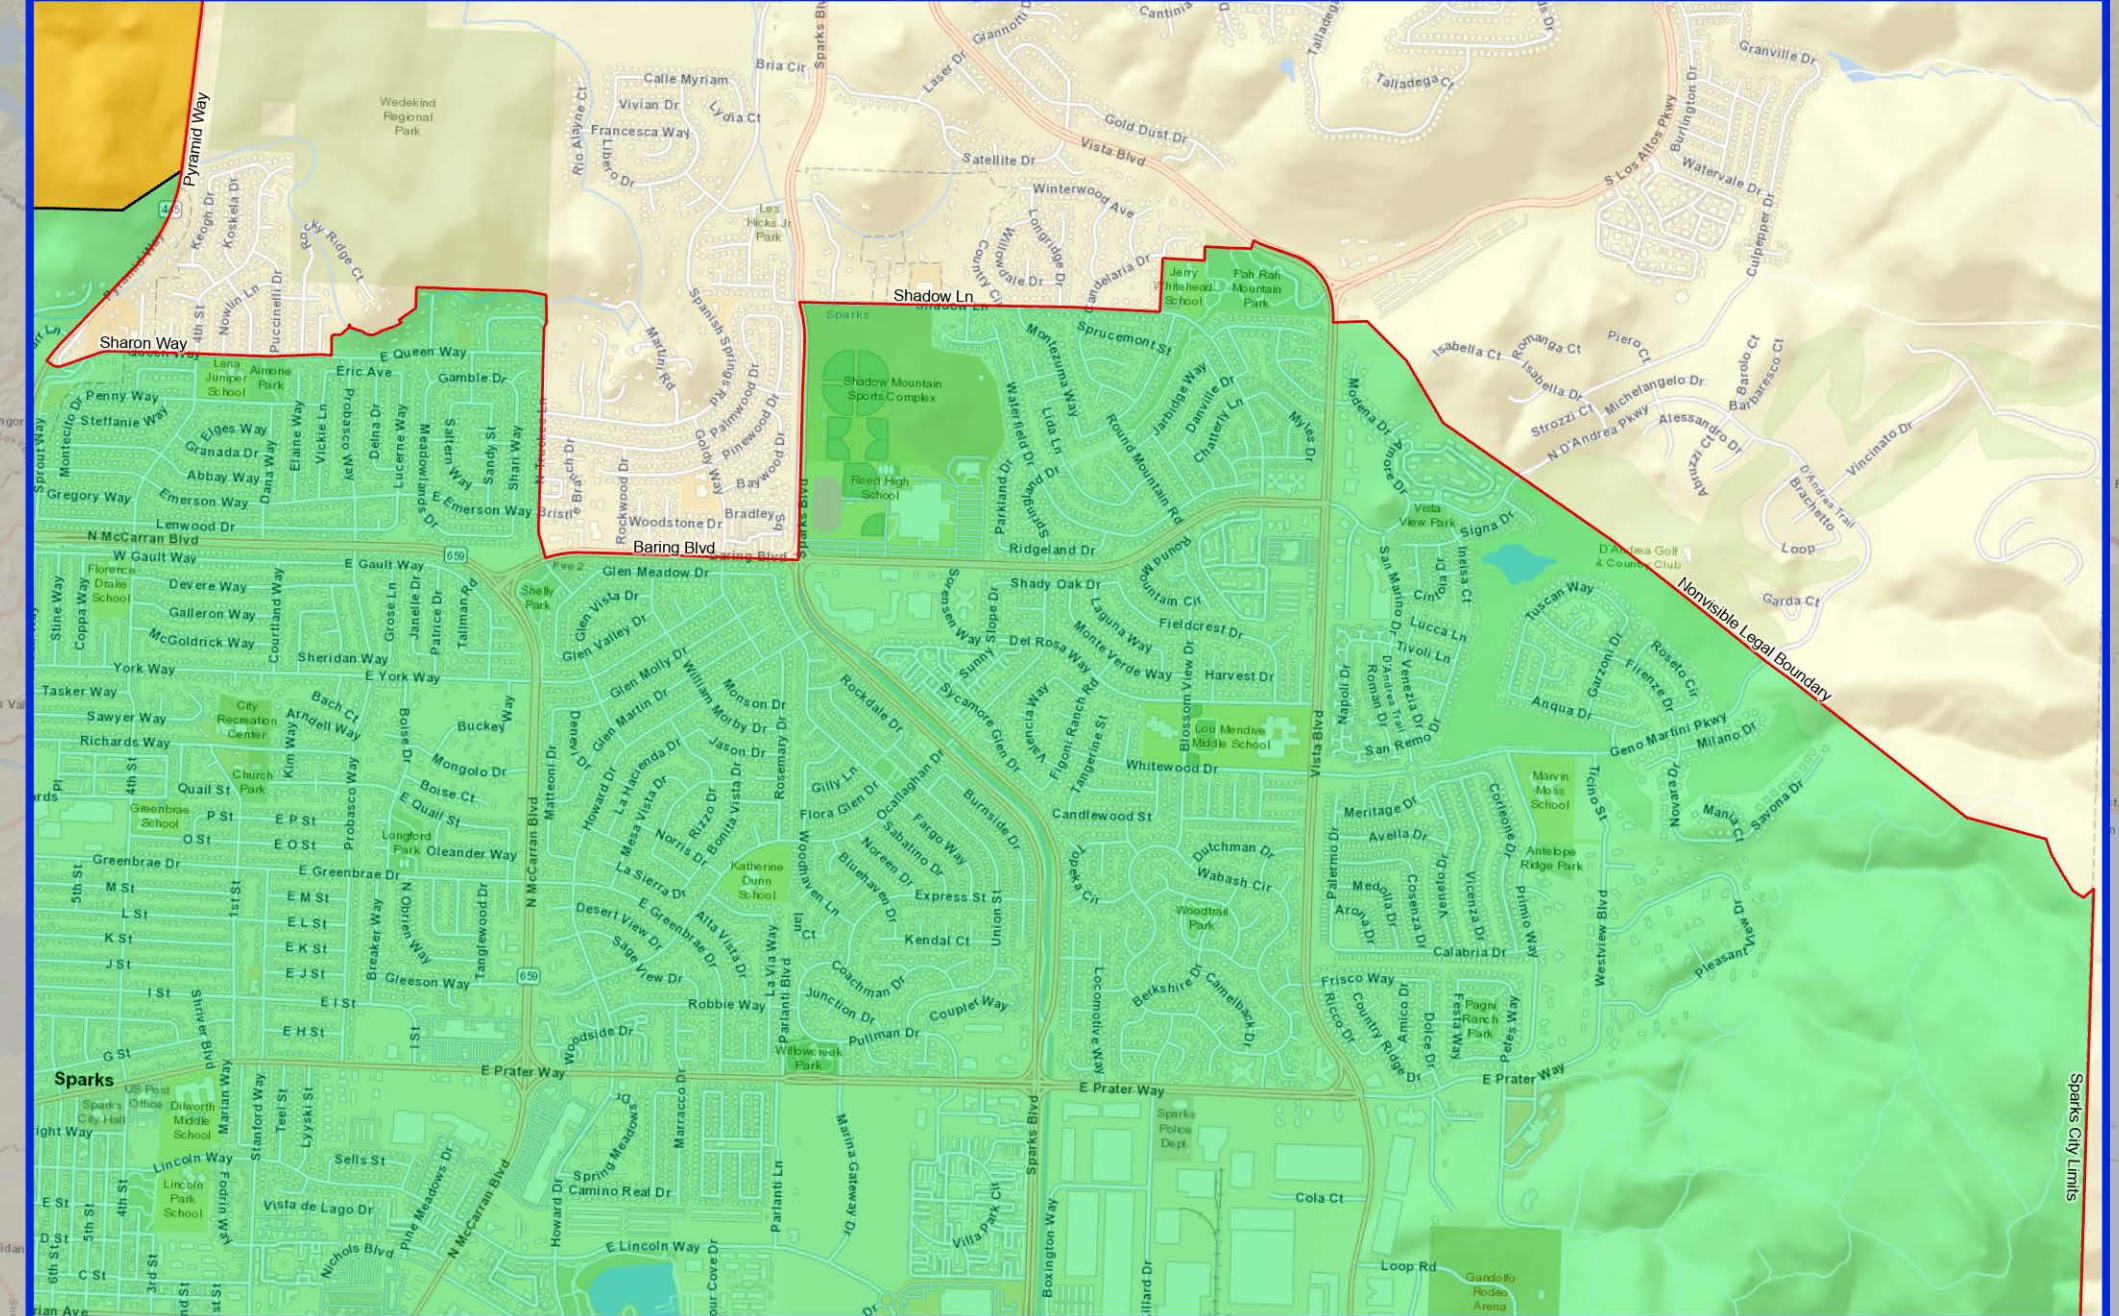

A

B

C

STATE OF NEVADA

Senate Districts

District 14

Districts are effective January 1, 2022, for the purposes of filing for office and for nominating and electing members, and on November 9, 2022, for all other purposes.