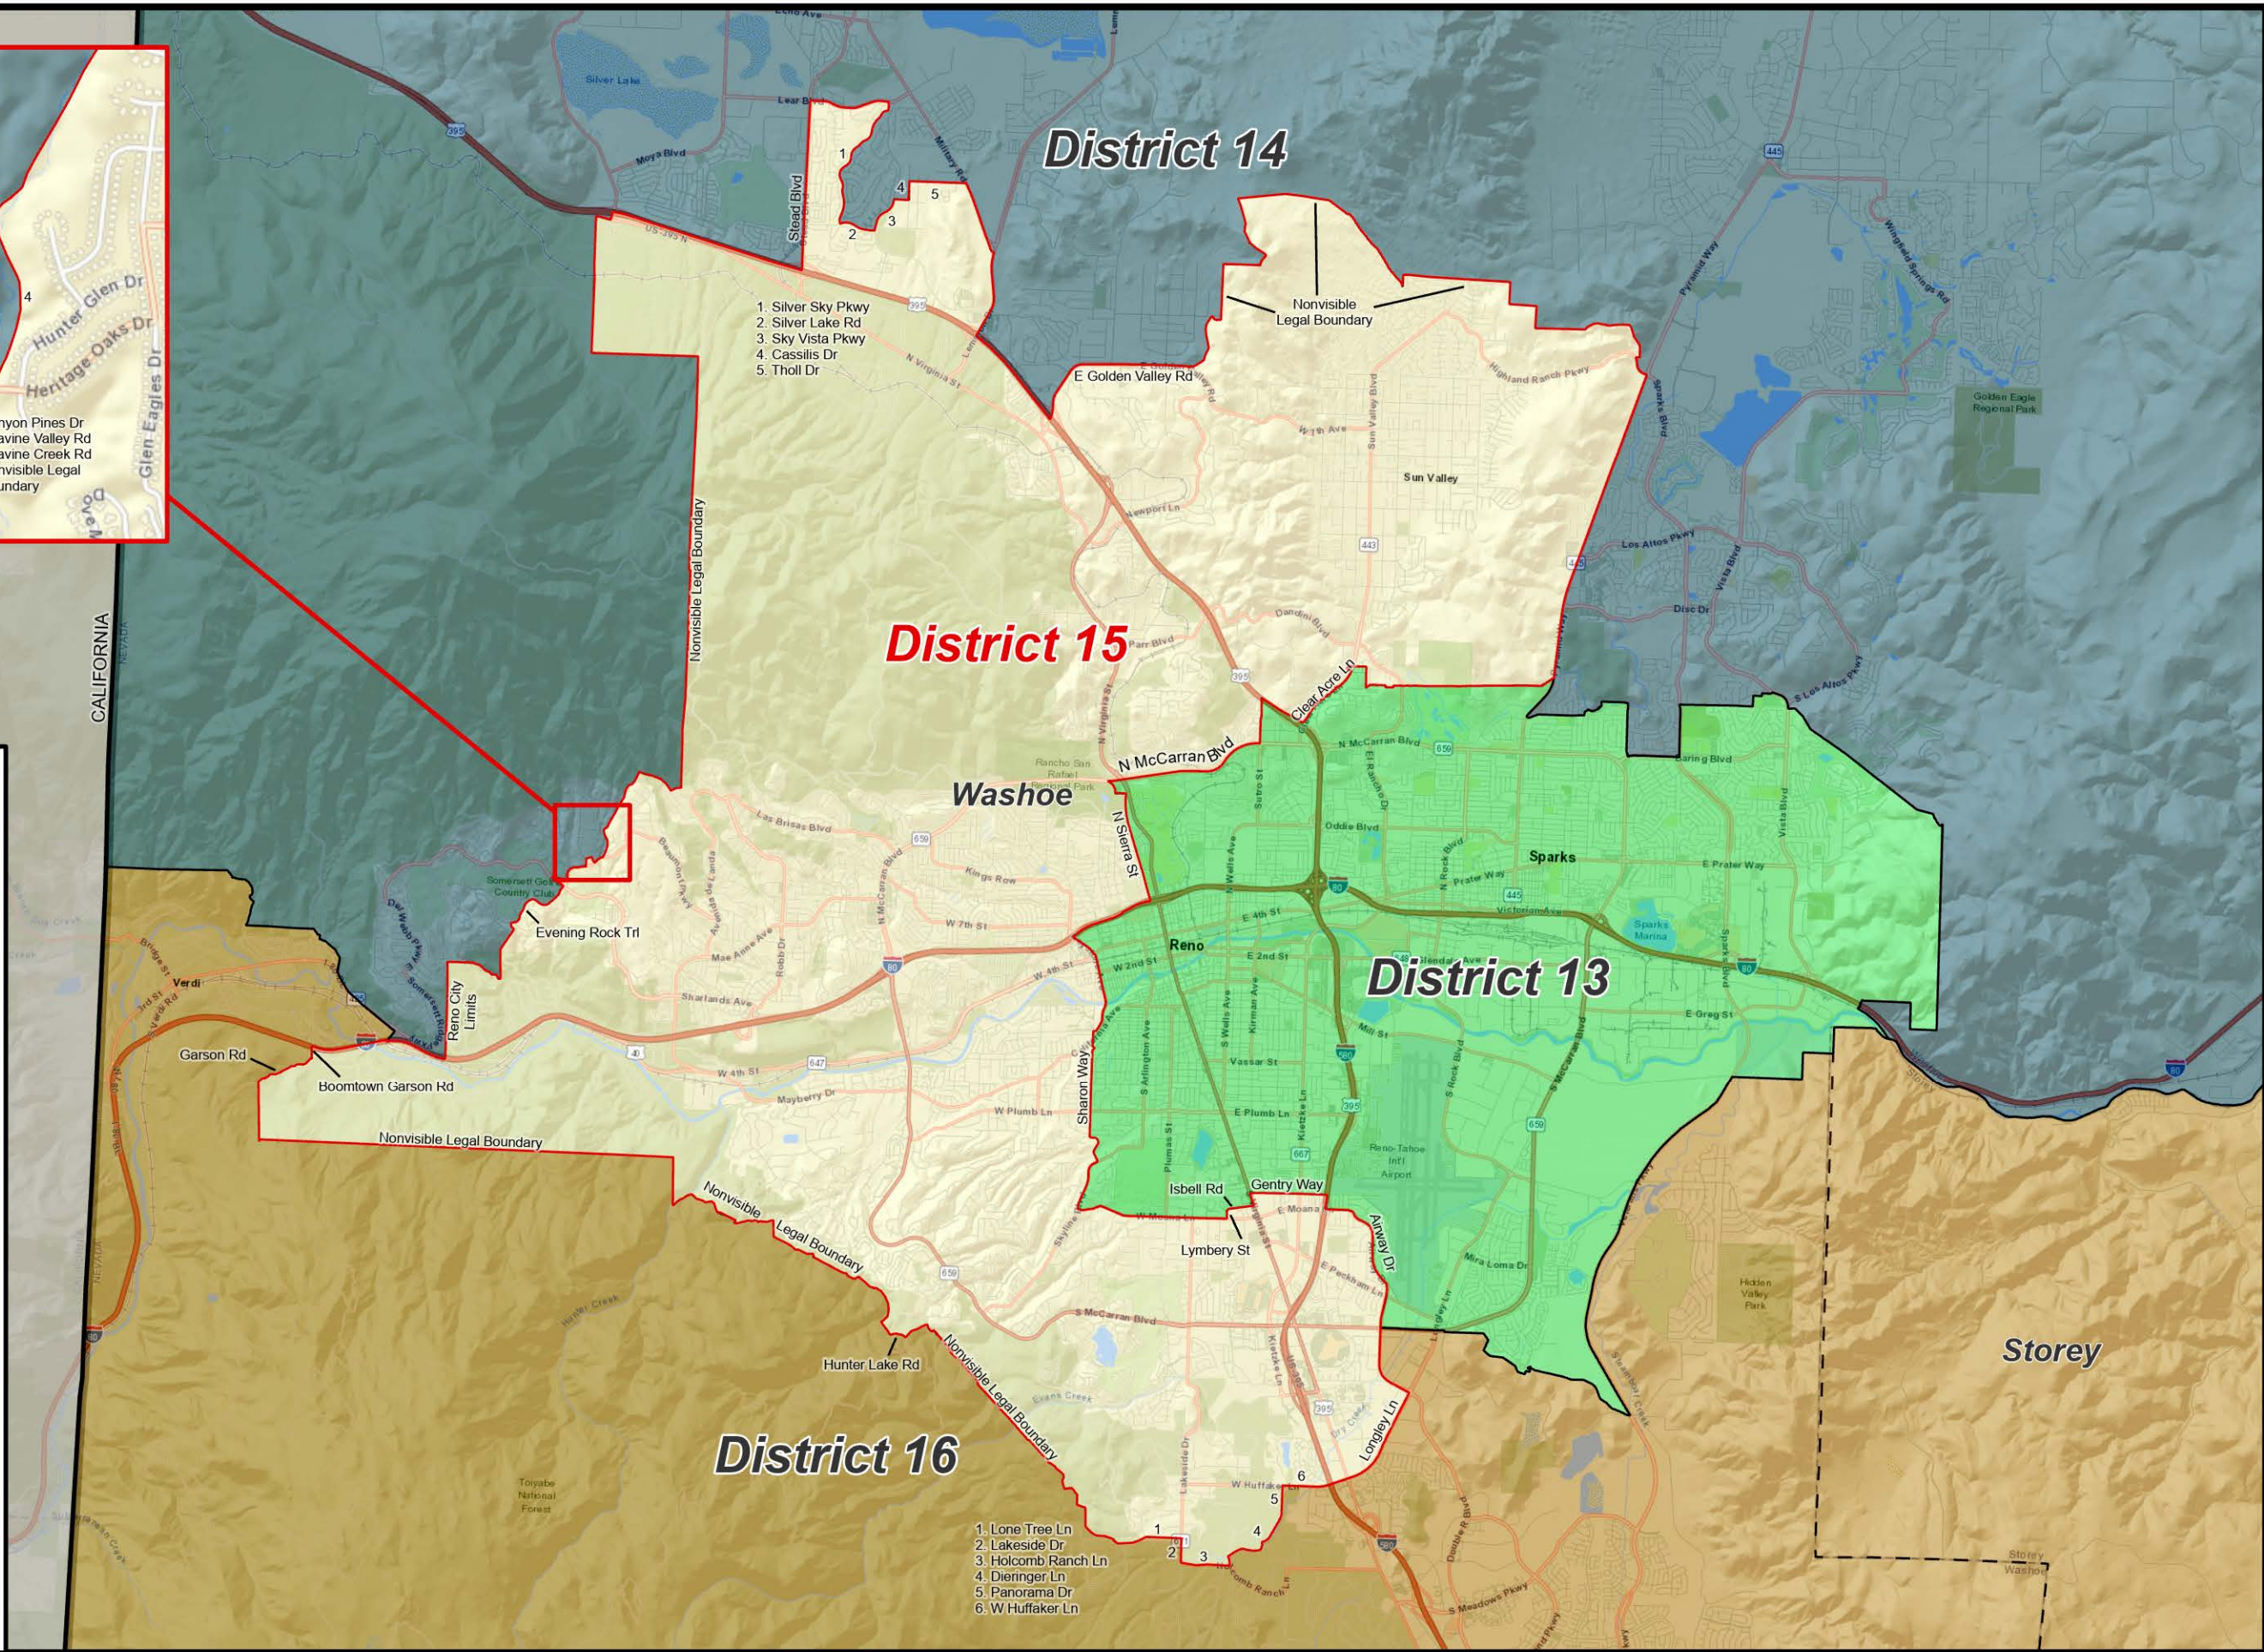

1. Canyon Pines Dr
2. Peavine Valley Rd
3. Peavine Creek Rd
4. Nonvisible Legal Boundary

1. Silver Sky Pkwy
2. Silver Lake Rd
3. Sky Vista Pkwy
4. Cassilis Dr
5. Tholl Dr

1. Lone Tree Ln
2. Lakeside Dr
3. Holcomb Ranch Ln
4. Dieringer Ln
5. Panorama Dr
6. W Huffaker Ln

**STATE OF NEVADA**

**Senate Districts**

**District 15**

Districts are effective January 1, 2022, for the purposes of filing for office and for nominating and electing members, and on November 9, 2022, for all other purposes.

**District 14**

**District 15**

**District 13**

**District 16**

Washoe

Reno

Sparks

Storey

CALIFORNIA

Nonvisible Legal Boundary

Nonvisible Legal Boundary

Nonvisible Legal Boundary

Nonvisible Legal Boundary

Nonvisible Legal Boundary