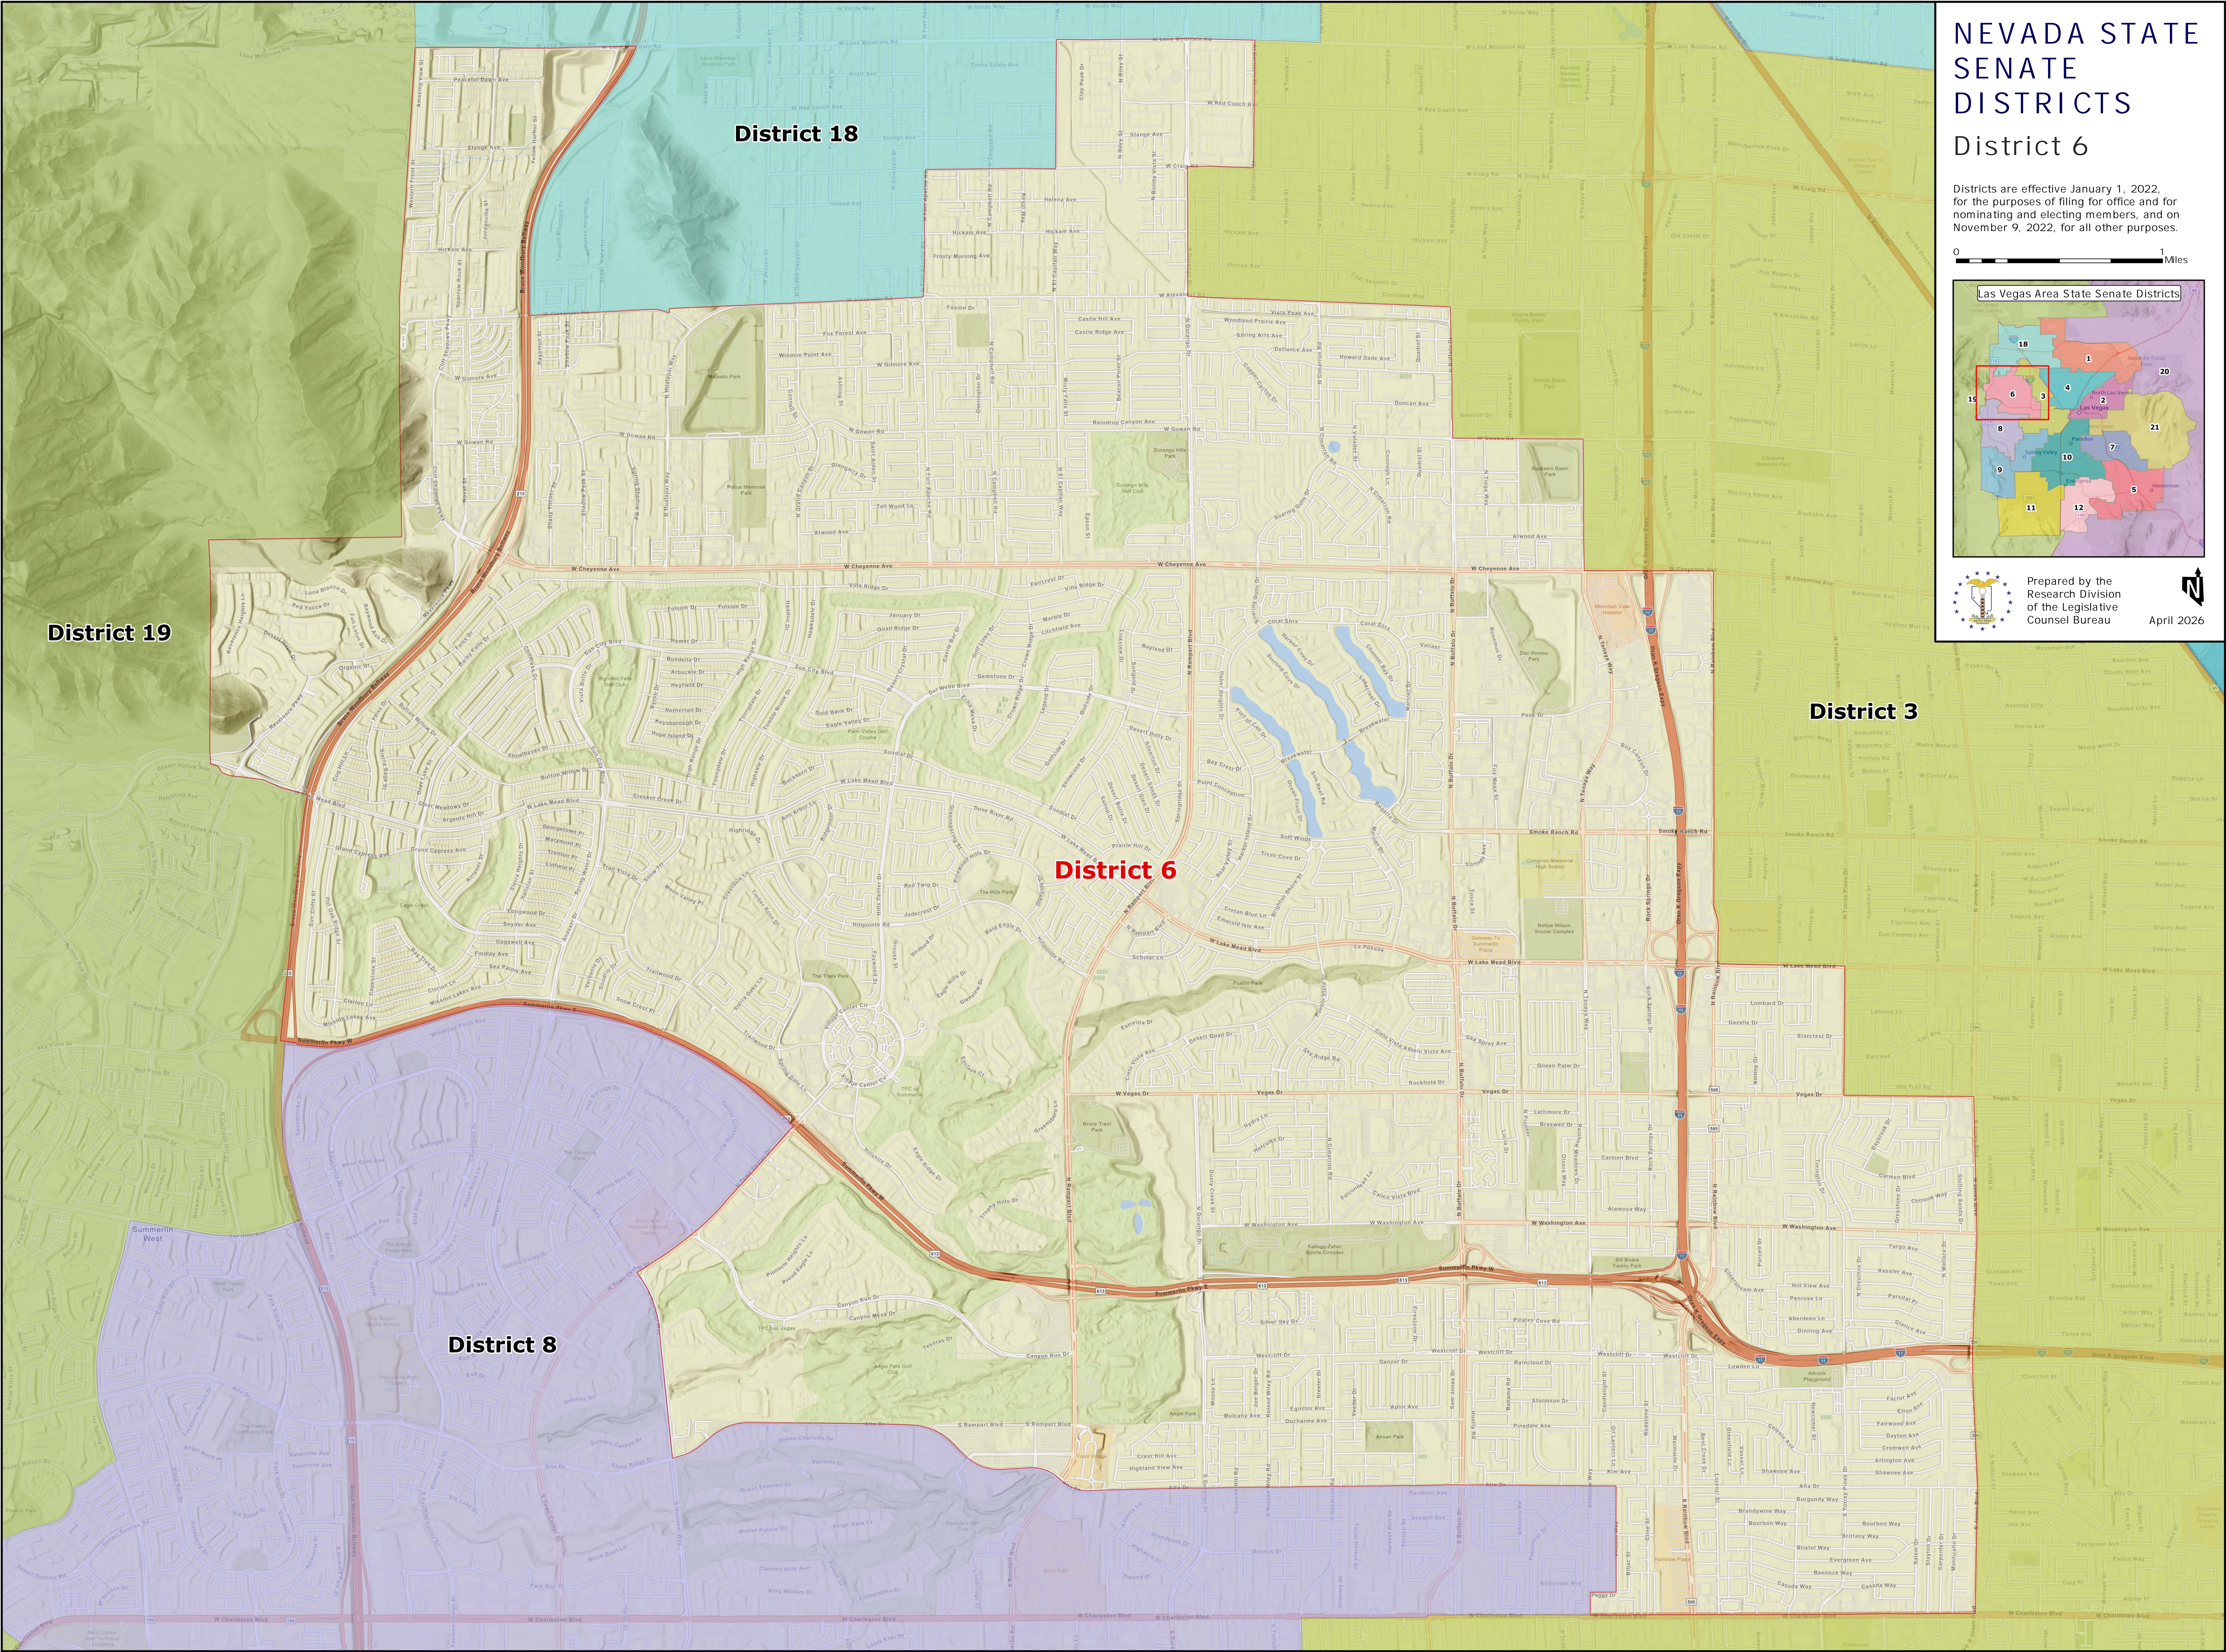

NEVADA STATE SENATE DISTRICTS

District 6

Districts are effective January 1, 2022, for the purposes of filing for office and for nominating and electing members, and on November 9, 2022, for all other purposes.

Prepared by the Research Division of the Legislative Counsel Bureau April 2026

District 18

District 19

District 6

District 3

District 8