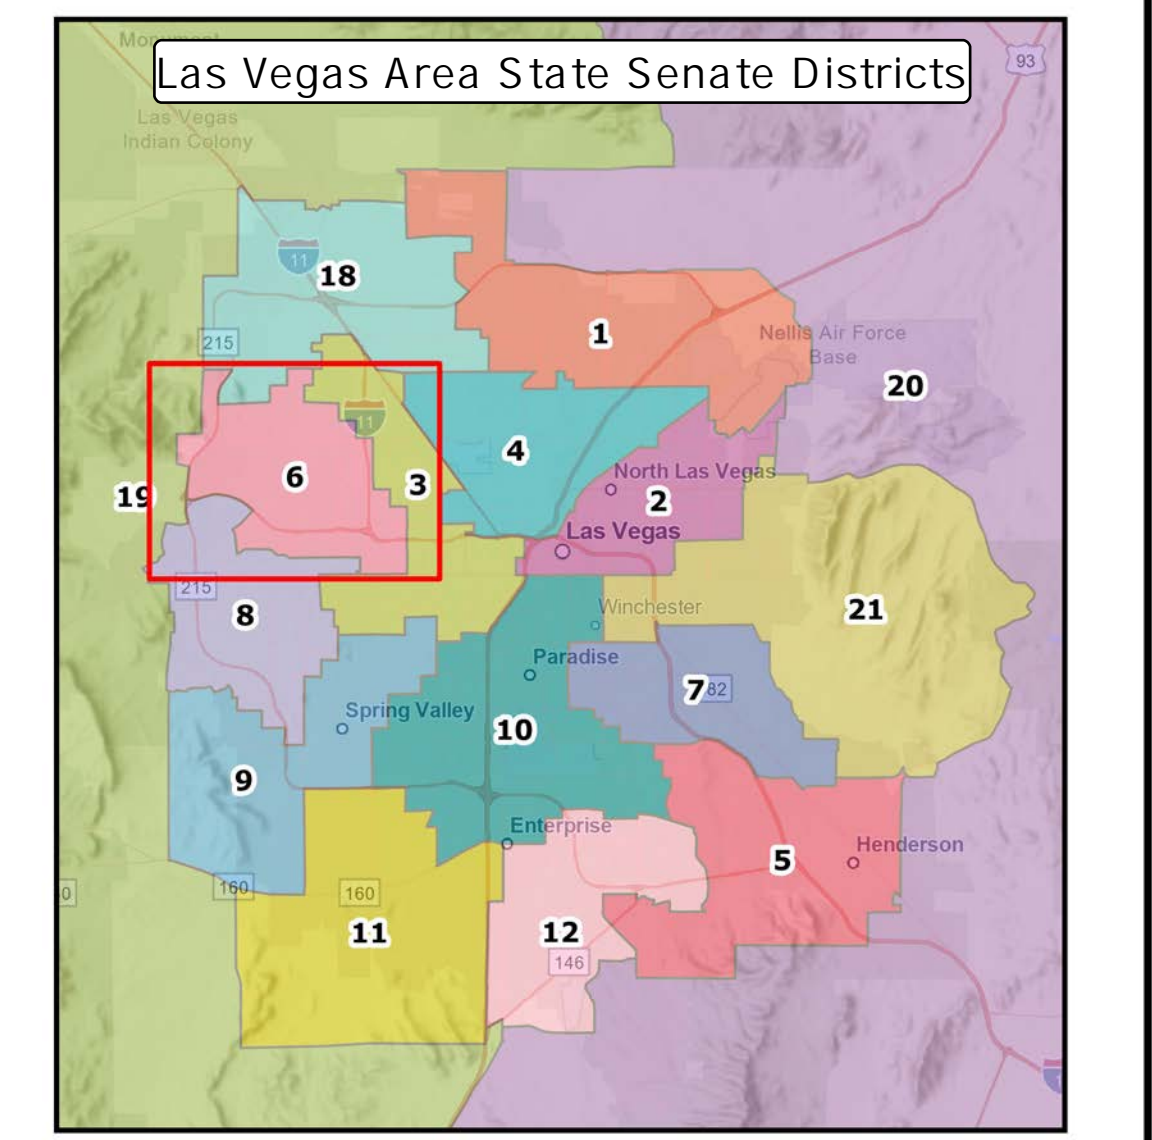

NEVADA STATE SENATE DISTRICTS

District 6

Districts are effective January 1, 2022, for the purposes of filing for office and for nominating and electing members, and on November 9, 2022, for all other purposes.

Prepared by the Research Division of the Legislative Counsel Bureau April 2026

District 18

District 19

District 6

District 3

District 8