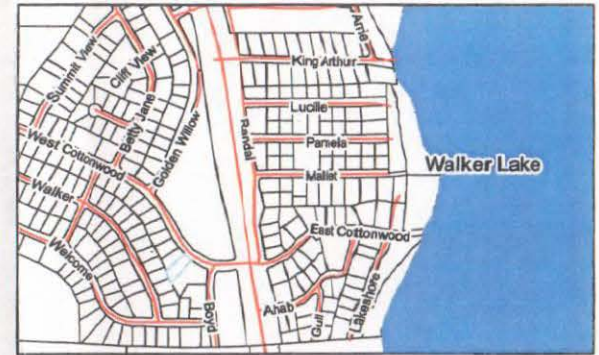

Legislative Counsel Bureau
301 S. Carson St.
Carson City, NV. 89701

Elections – 2018 Precinct Maps

Attached are Mineral County's Precinct Maps:

- Precincts 1 thru 7 Hawthorne.....Mineral County Public Library
.....110 First Street
- Precinct 8 (Luning).....Mail-in
- Precinct 9 (Mina).....Mail-in
- Precinct 10 (Montgomery Pass).....Mail-in
- Precinct 11 (Schurz) Election Day.....Tribal Community Center
.....1031 B Hospital Rd, Schurz
- Precinct 11 (Schurz) Early Voting.....Schurz Elementary School
.....4048 Hwy 95 South, Schurz
- Precinct 12 (Walker Lake).....Mail-in

Respectfully submitted,

Christopher Nepper
Mineral County Clerk-Treasurer

Mineral County Precincts/Boundries/Election Day Polling/Early Voting Locations

Official as of March 2018

Hawthorne, NV

Walker Lake, NV
Precinct 12