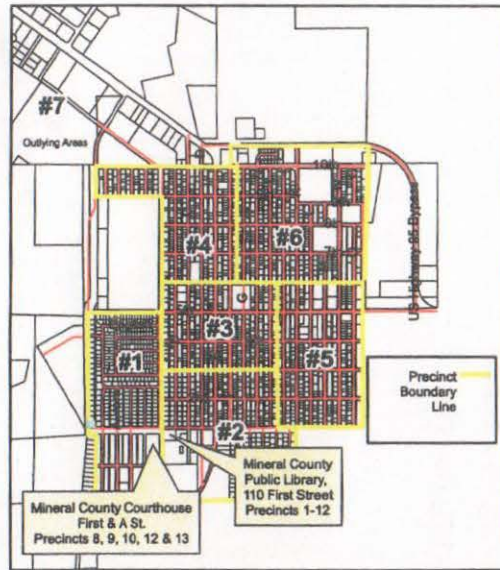

Respectfully submitted,

Christopher Nepper
Mineral County Clerk-Treasurer

Mineral County Precincts/Boundries/Election Day Polling/Early Voting Locations

Official as of March 2018

Hawthorne, NV

Walker Lake, NV
Precinct 12

The scale and configuration of all information shown herein are approximate only and are not intended as a guide for design or survey work. Reproduction is not permitted without prior written permission from the Mineral County Assessor's Office.