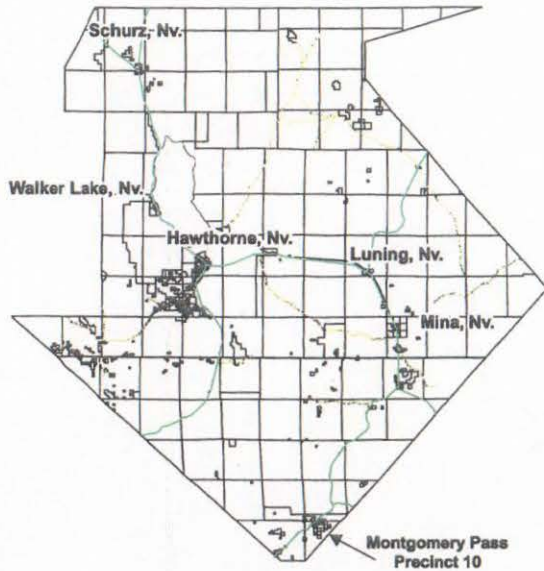

Legislative Counsel Bureau
301 S. Carson St.
Carson City, NV. 89701

Elections – 2018 Precinct Maps

Attached are Mineral County's Precinct Maps:

- Precincts 1 thru 7 Hawthorne.....Mineral County Public Library
.....110 First Street
- Precinct 8 (Luning).....Mail-in
- Precinct 9 (Mina).....Mail-in
- Precinct 10 (Montgomery Pass).....Mail-in
- Precinct 11 (Schurz) Election Day.....Tribal Community Center
.....1031 B Hospital Rd, Schurz
- Precinct 11 (Schurz) Early Voting.....Schurz Elementary School
.....4048 Hwy 95 South, Schurz
- Precinct 12 (Walker Lake).....Mail-in

We have added an Early Voting location in Schurz Precinct 11 noted above. We utilized the same location in the 2016 election (Early Voting), however this did not reflect the addition when submitted in 2016. If you have any questions or concerns, please don't hesitate to contact me.

Respectfully submitted,

Christopher Nepper
Mineral County Clerk-Treasurer

Mineral County Precincts/Boundries/Election Day Polling/Early Voting Locations

Official as of March 2018

Hawthorne, NV

Walker Lake, NV
Precinct 12

	Precinct #1
	Precinct #2
	Precinct #3
	Precinct #4
	Precinct #5
	Precinct #6
Base, Airport, Hawthorne Heights, Cory Canyon View, Spanish Springs, Lucky Boy	Precinct #7
Luning	Precinct #8
Mina	Precinct #9
Montgomery Pass	Precinct #10
Schurz	Precinct #11
Walker Lake	Precinct #12