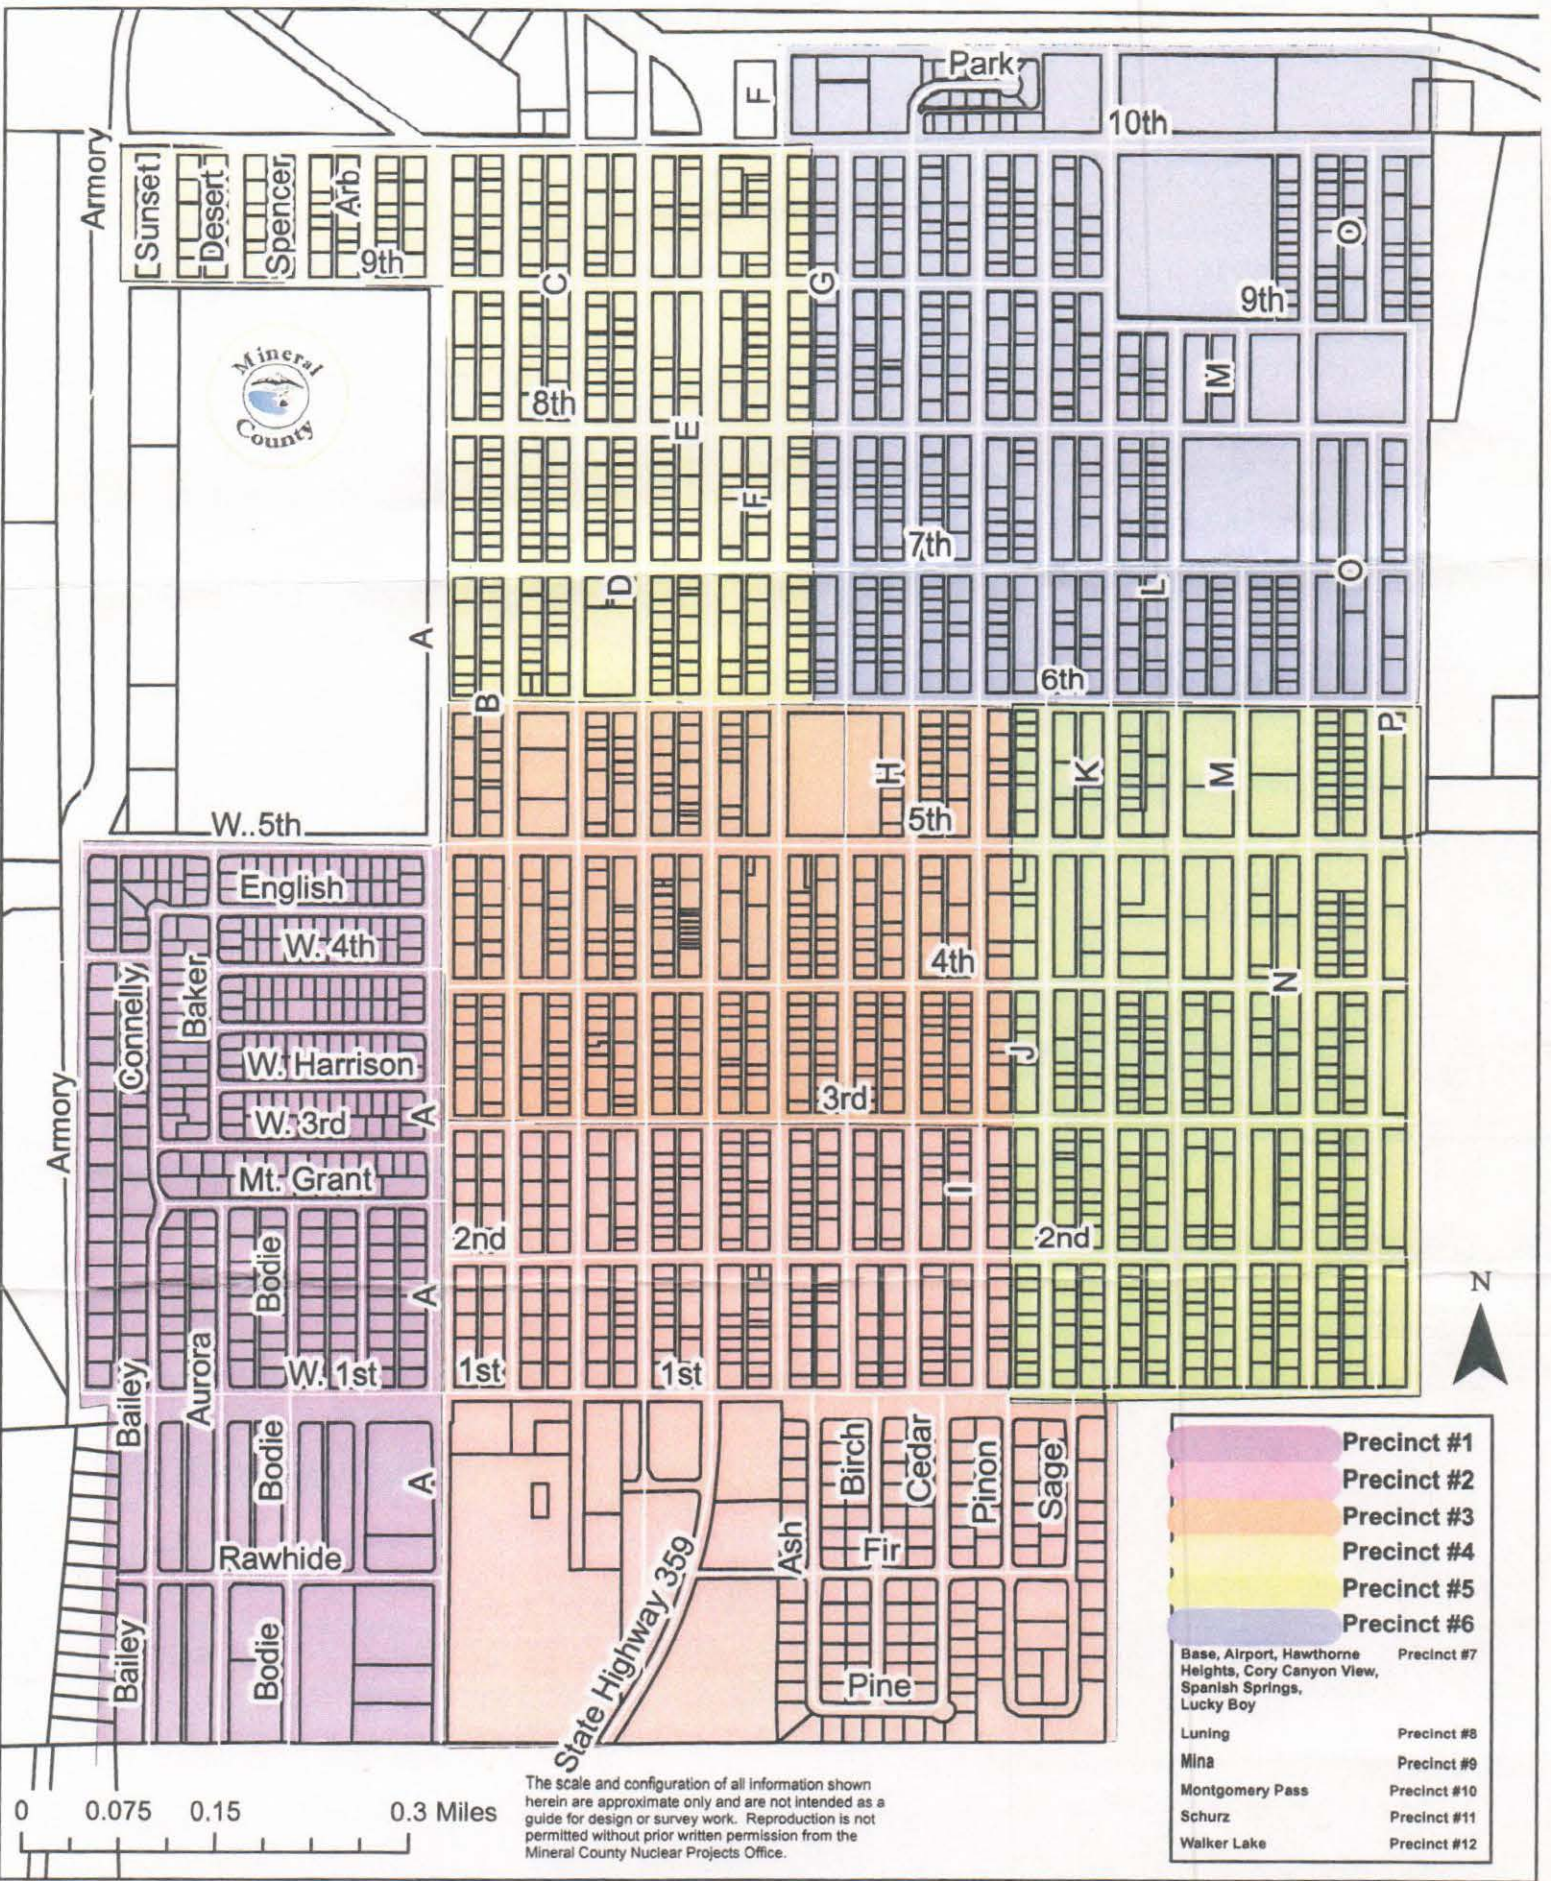

The scale and configuration of all information shown herein are approximate only and are not intended as a guide for design or survey work. Reproduction is not permitted without prior written permission from the Mineral County Nuclear Projects Office.

	Precinct #1
	Precinct #2
	Precinct #3
	Precinct #4
	Precinct #5
	Precinct #6
Base, Airport, Hawthorne Heights, Cory Canyon View, Spanish Springs, Lucky Boy	Precinct #7
Luning	Precinct #8
Mina	Precinct #9
Montgomery Pass	Precinct #10
Schurz	Precinct #11
Walker Lake	Precinct #12