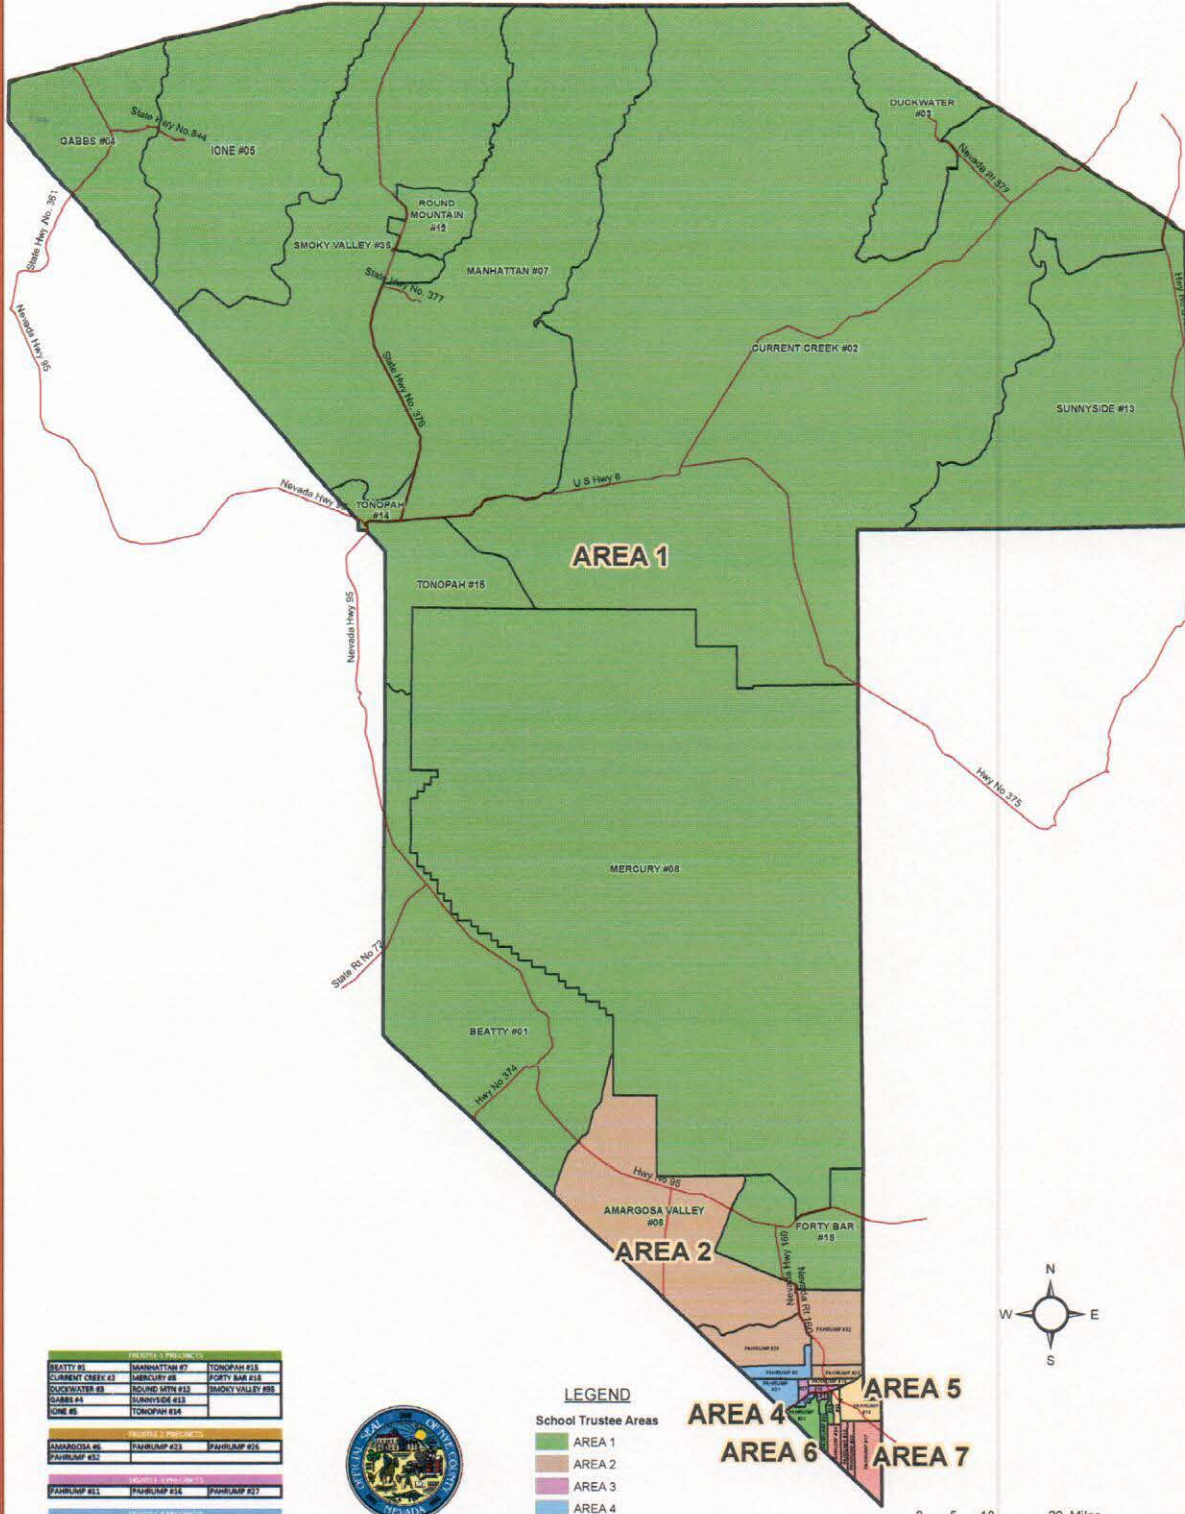

BOARD OF TRUSTEE AREAS & PRECINCTS

Created by:
Nye County Assessor's Office
160 N Floyd Dr
Pahump, NV 89060
Phone: (775) 751-7060
Date: 3/12/2012

LEGEND

- School Trustee Areas
- AREA 1
- AREA 2
- AREA 3
- AREA 4
- AREA 5
- AREA 6
- AREA 7
- Voting Precincts
- Highways

0 5 10 20 Miles

This map is for illustrative purposes only.
No liability is assumed by Nye County for
the accuracy of the information appearing hereon.