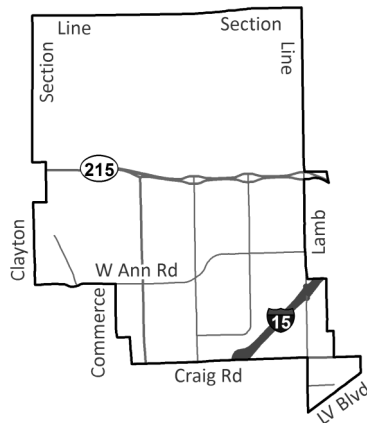

Years in Assembly:

July 7, 2020* to November 2020

*Appointed July 7, 2020, to fill vacancy created by the passing of Assemblyman Tyrone Thompson.

(Revised November 2020)